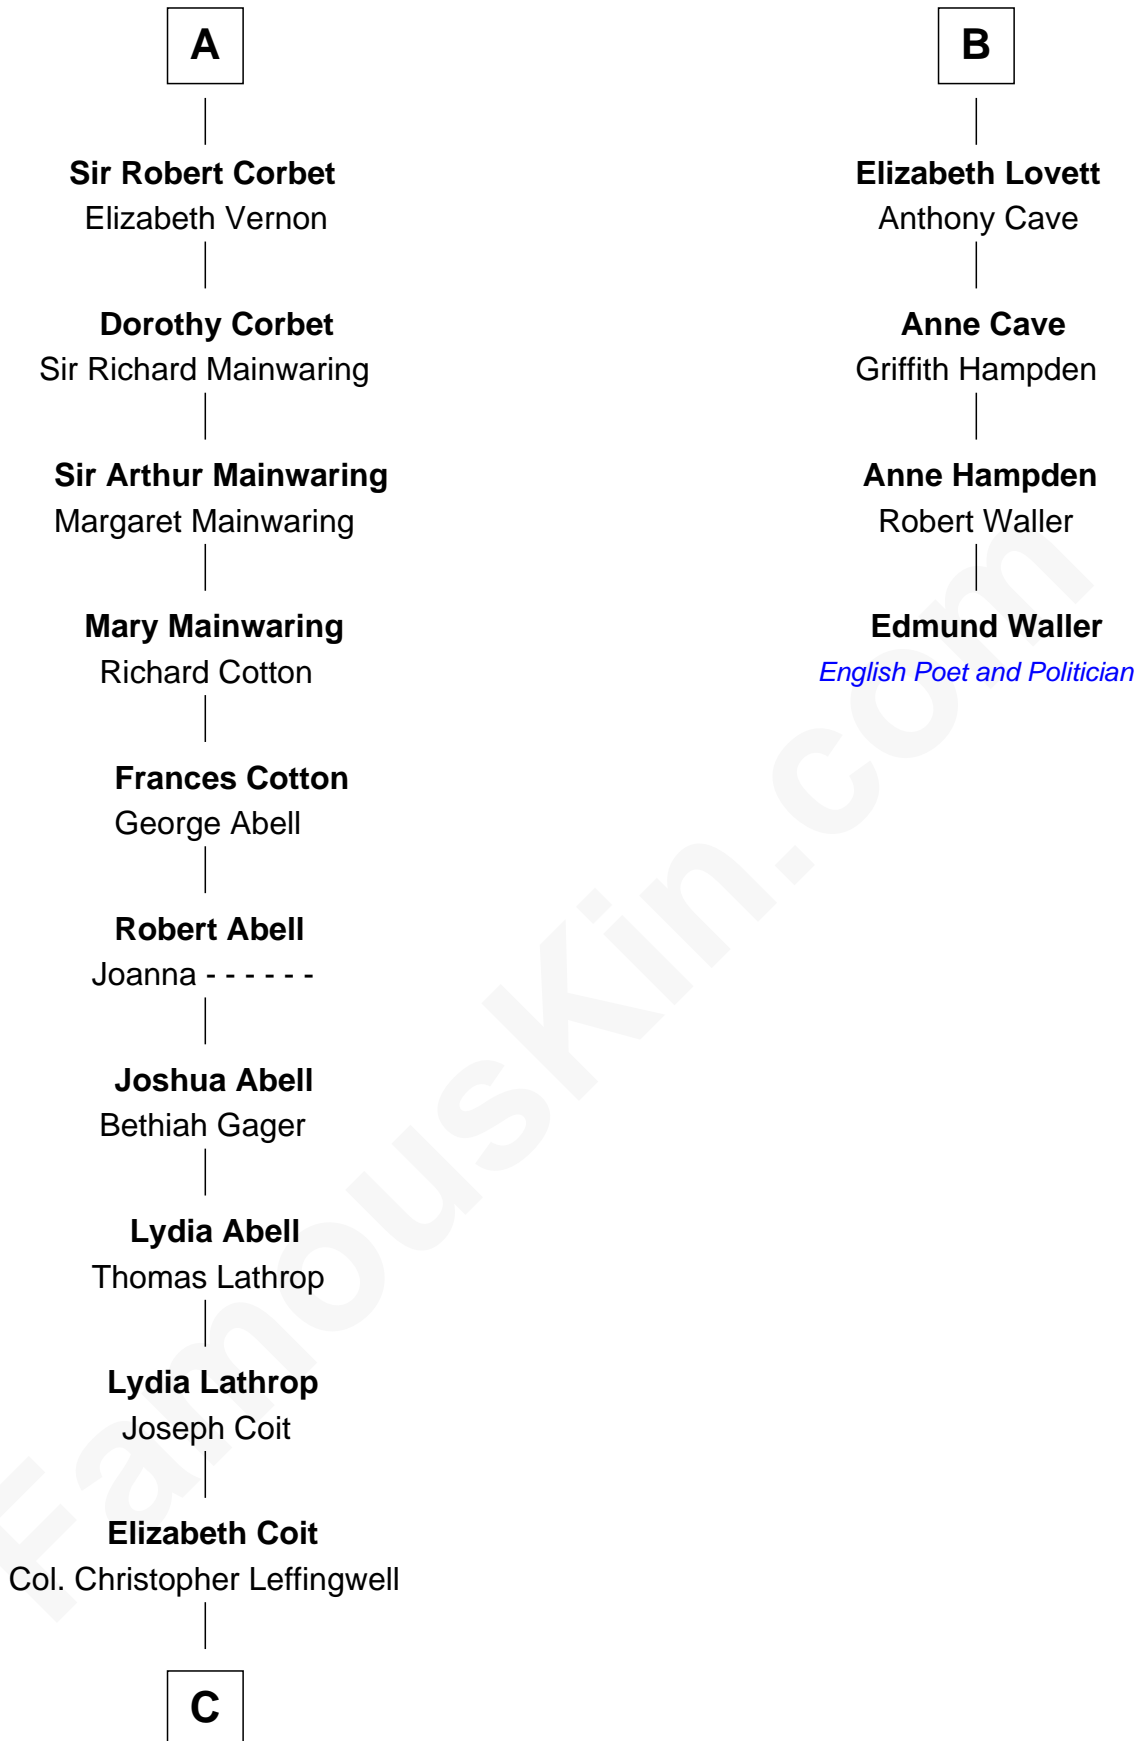

FamousKin.com Relationship Chart of

John Foster Dulles

52nd U.S. Secretary of State

10th cousin 11 times removed of

Edmund Waller

English Poet and Politician

C

—
Joanna Leffingwell

Charles Lathrop

—
Harriet Wadsworth Lathrop

Rev. Miron Winslow

—
Harriet Lathrop Winslow

Rev. John Welsh Dulles

—
Allen Macy Dulles

Edith Foster

—
John Foster Dulles