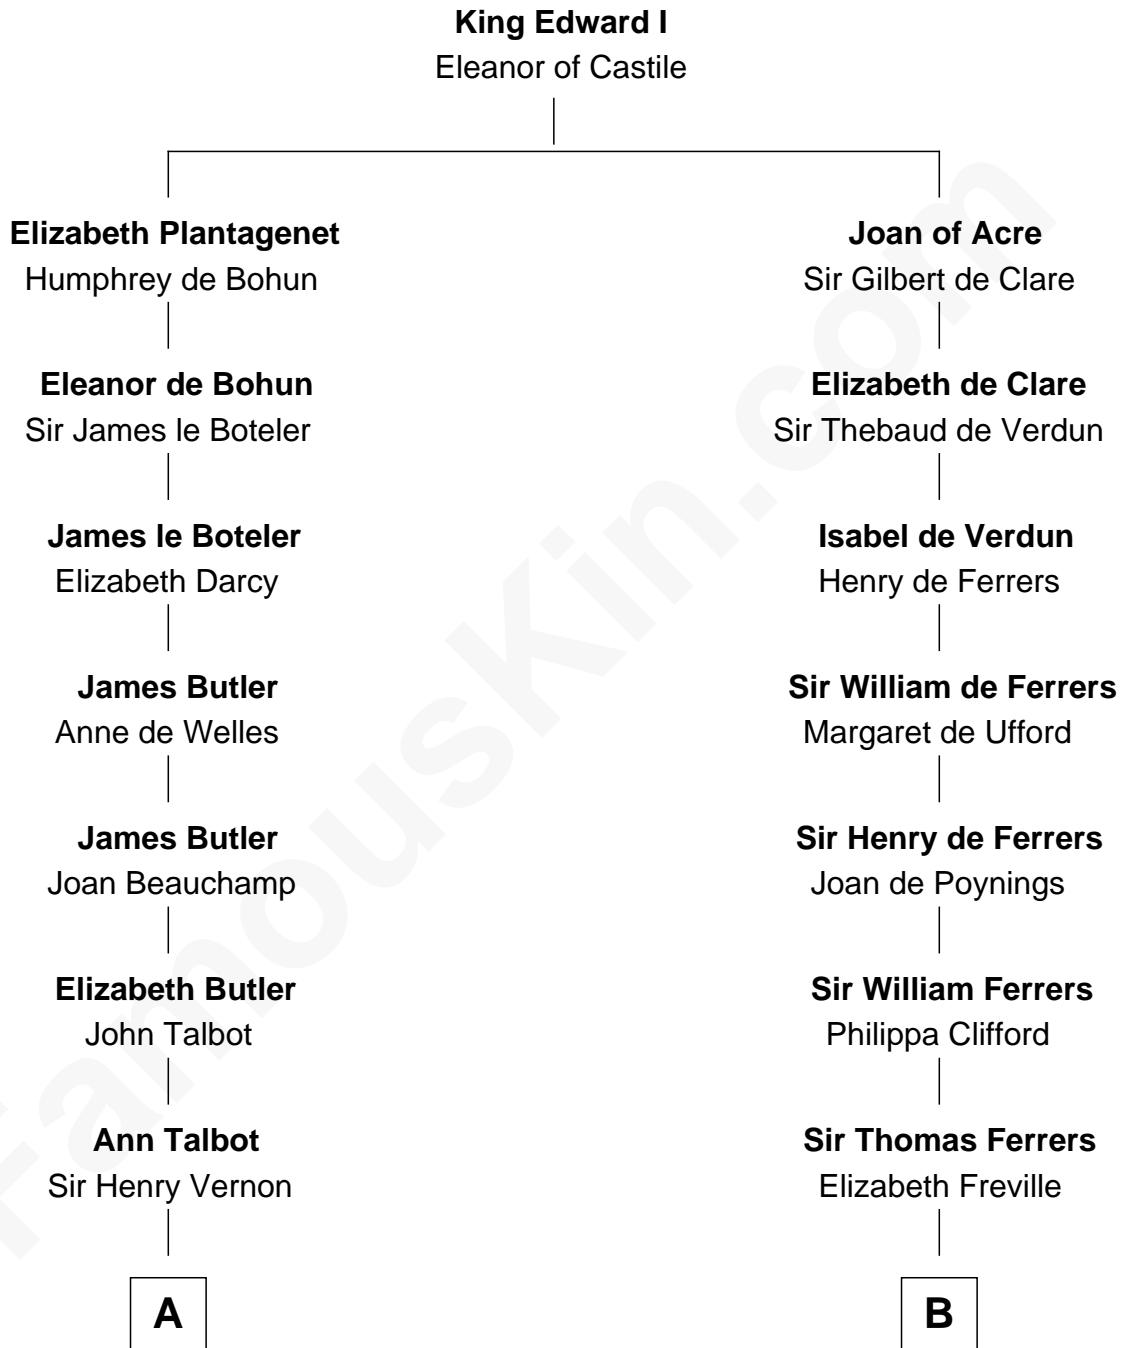

FamousKin.com Relationship Chart of

John Foster Dulles

52nd U.S. Secretary of State

12th cousin 9 times removed of

Edmund Waller

English Poet and Politician

C

—
Joanna Leffingwell

Charles Lathrop

—
Harriet Wadsworth Lathrop

Rev. Miron Winslow

—
Harriet Lathrop Winslow

Rev. John Welsh Dulles

—
Allen Macy Dulles

Edith Foster

—
John Foster Dulles

52nd U.S. Secretary of State

FamousKin.com