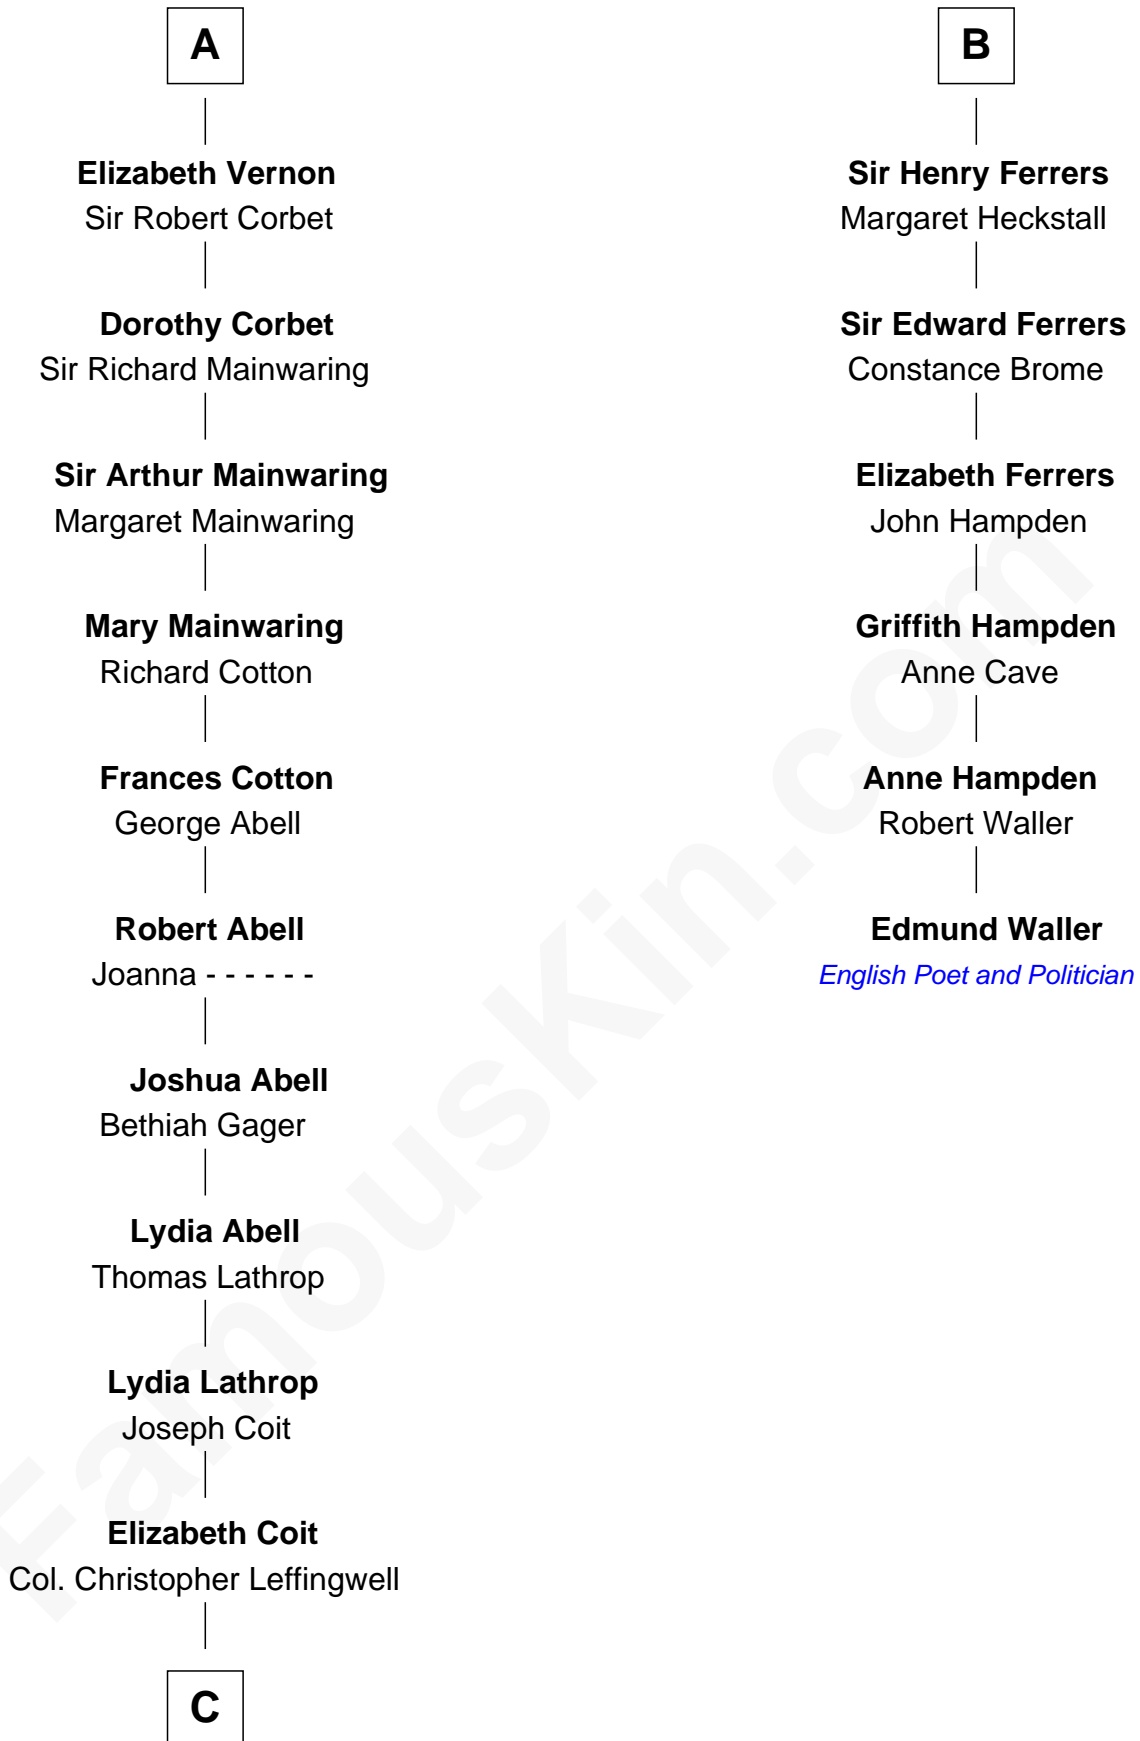

FamousKin.com Relationship Chart of

John Foster Dulles

52nd U.S. Secretary of State

12th cousin 9 times removed of

Edmund Waller

English Poet and Politician

C

—
Joanna Leffingwell

Charles Lathrop

—
Harriet Wadsworth Lathrop

Rev. Miron Winslow

—
Harriet Lathrop Winslow

Rev. John Welsh Dulles

—
Allen Macy Dulles

Edith Foster

—
John Foster Dulles

52nd U.S. Secretary of State

FamousKin.com