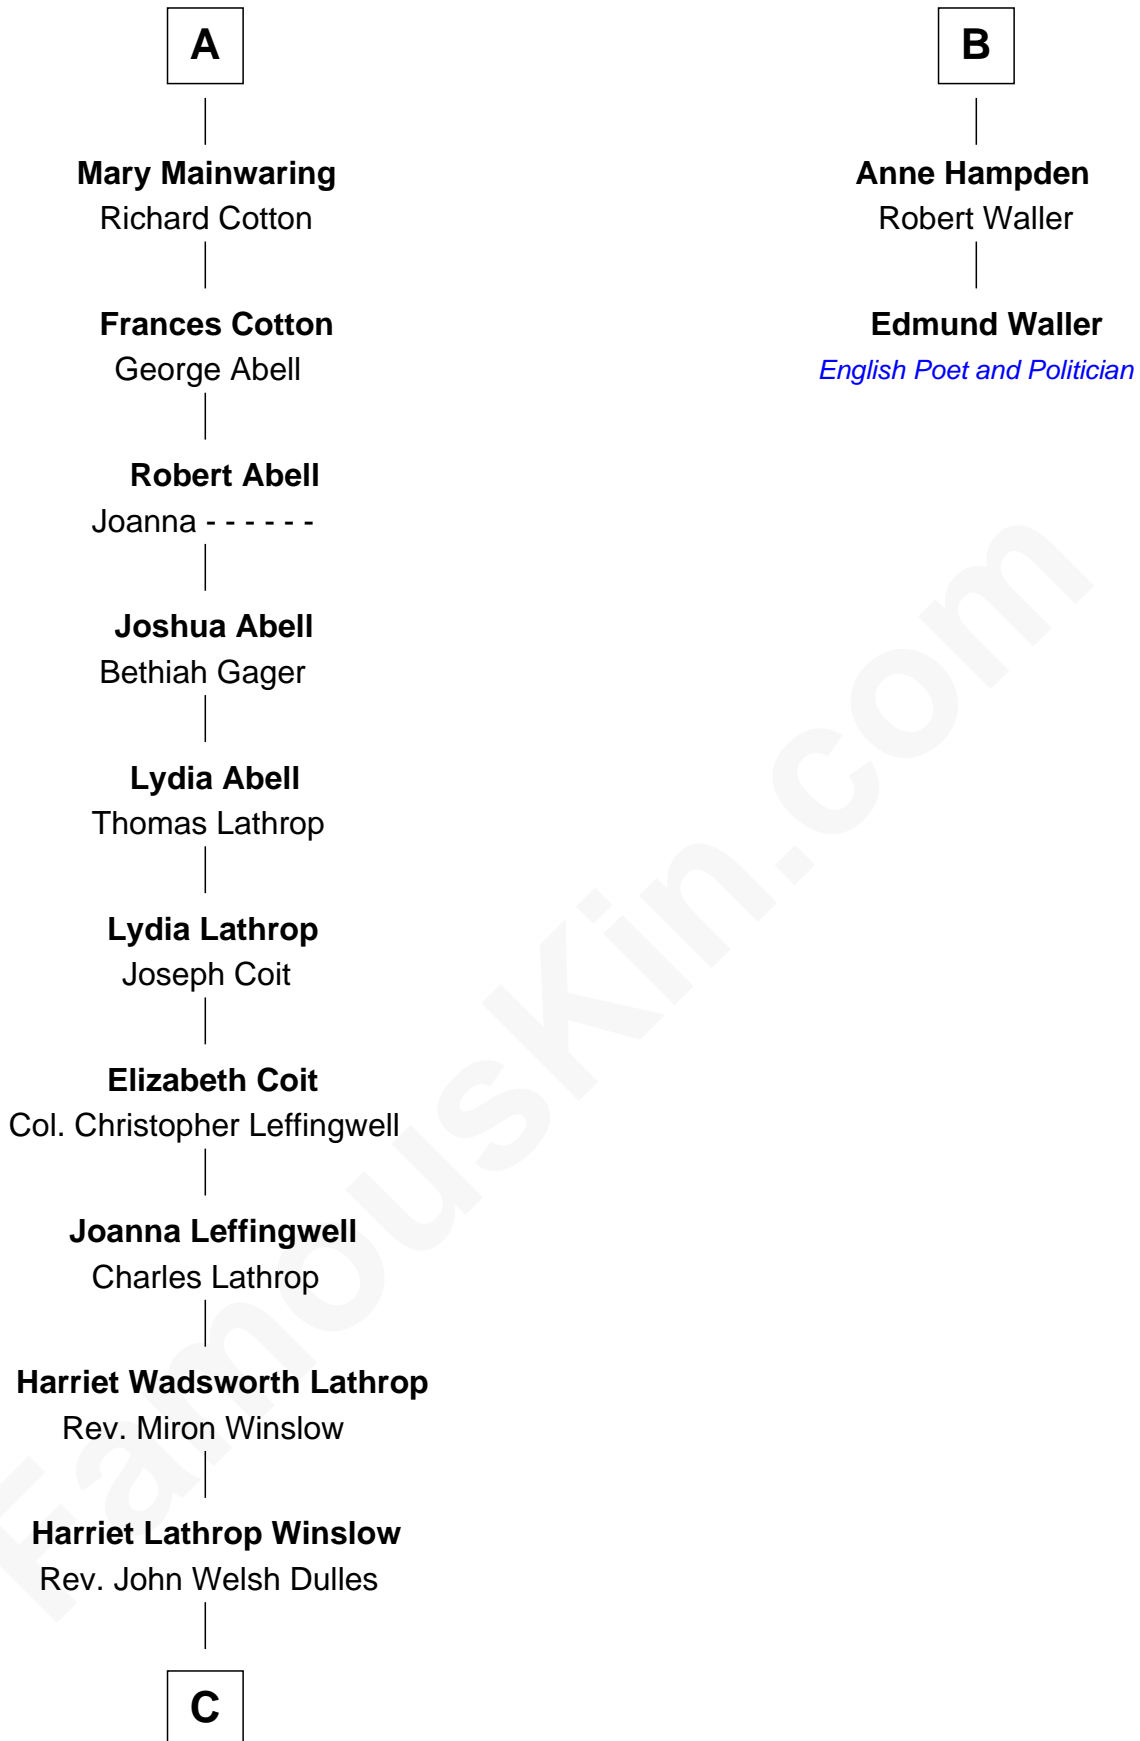

# FamousKin.com Relationship Chart of

**John Foster Dulles**

*52nd U.S. Secretary of State*

8th cousin 10 times removed of

**Edmund Waller**

*English Poet and Politician*

**John de Welles**

Maud de Roos

C

Allen Macy Dulles

Edith Foster

John Foster Dulles

*52nd U.S. Secretary of State*

FamousKin.com