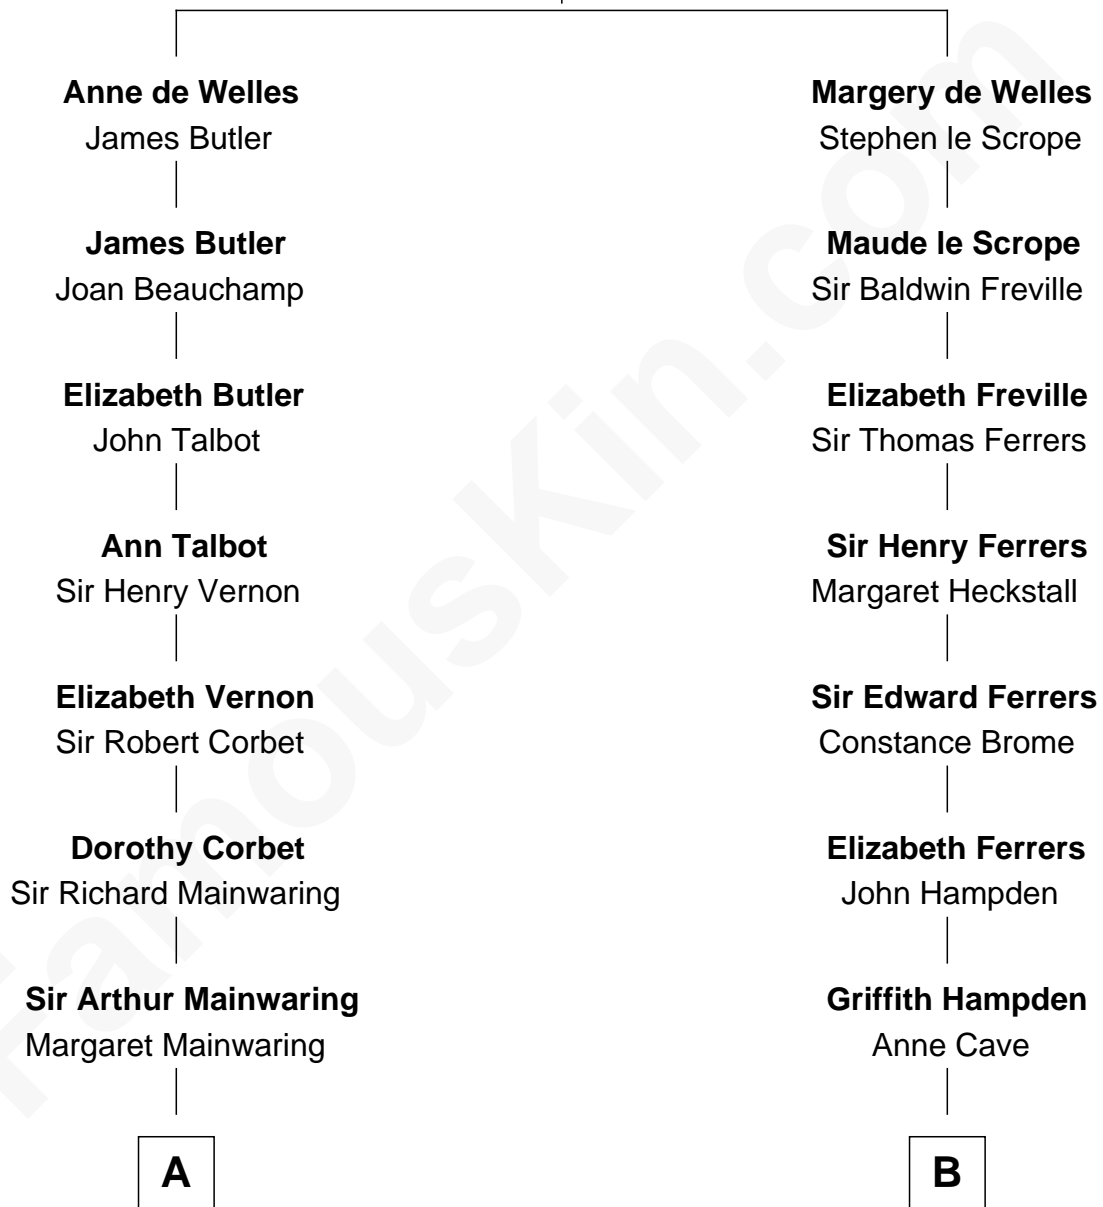

# FamousKin.com Relationship Chart of

**John Foster Dulles**

*52nd U.S. Secretary of State*

8th cousin 10 times removed of

**Edmund Waller**

*English Poet and Politician*

**John de Welles**

Maud de Roos

C

Allen Macy Dulles

Edith Foster

John Foster Dulles

*52nd U.S. Secretary of State*

FamousKin.com