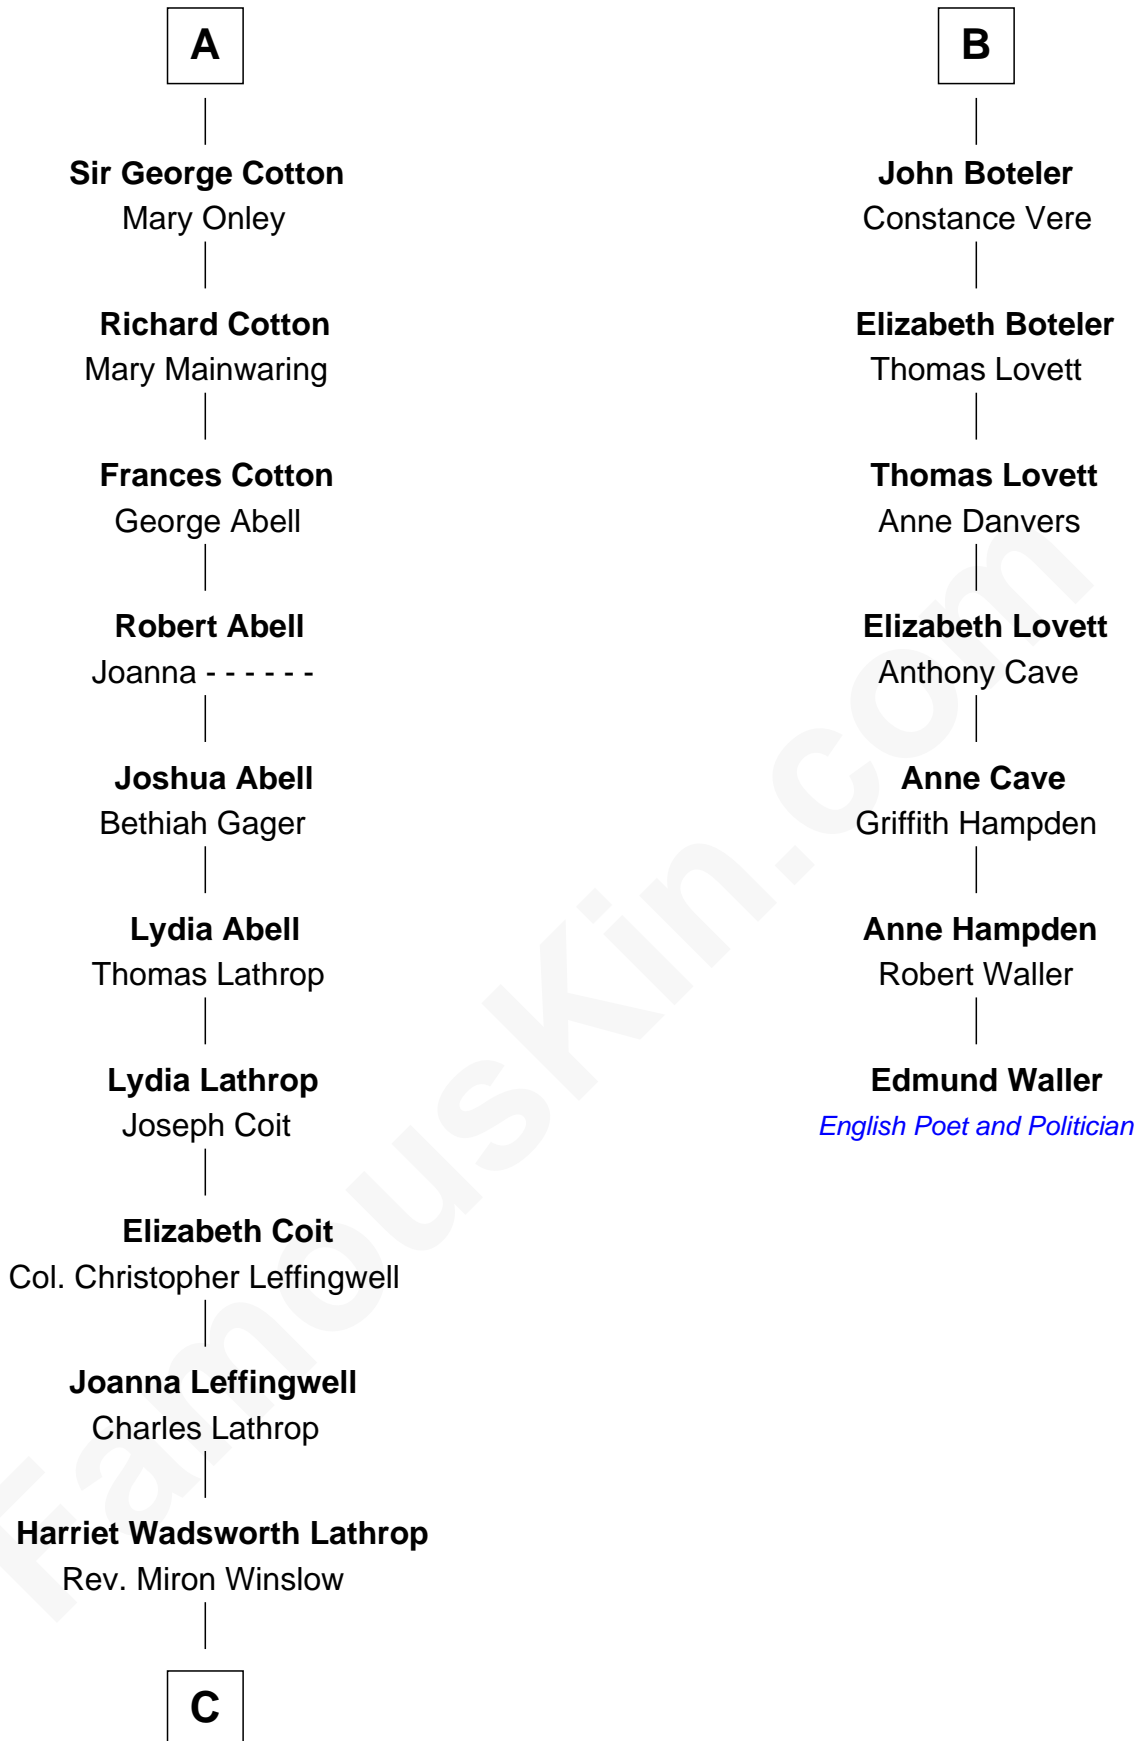

FamousKin.com Relationship Chart of

John Foster Dulles

52nd U.S. Secretary of State

13th cousin 6 times removed of

Edmund Waller

English Poet and Politician

Sir William de Cantilupe

Eve de Braiose

C

—
Harriet Lathrop Winslow

Rev. John Welsh Dulles

—
Allen Macy Dulles

Edith Foster

—
John Foster Dulles

52nd U.S. Secretary of State

FamousKin.com