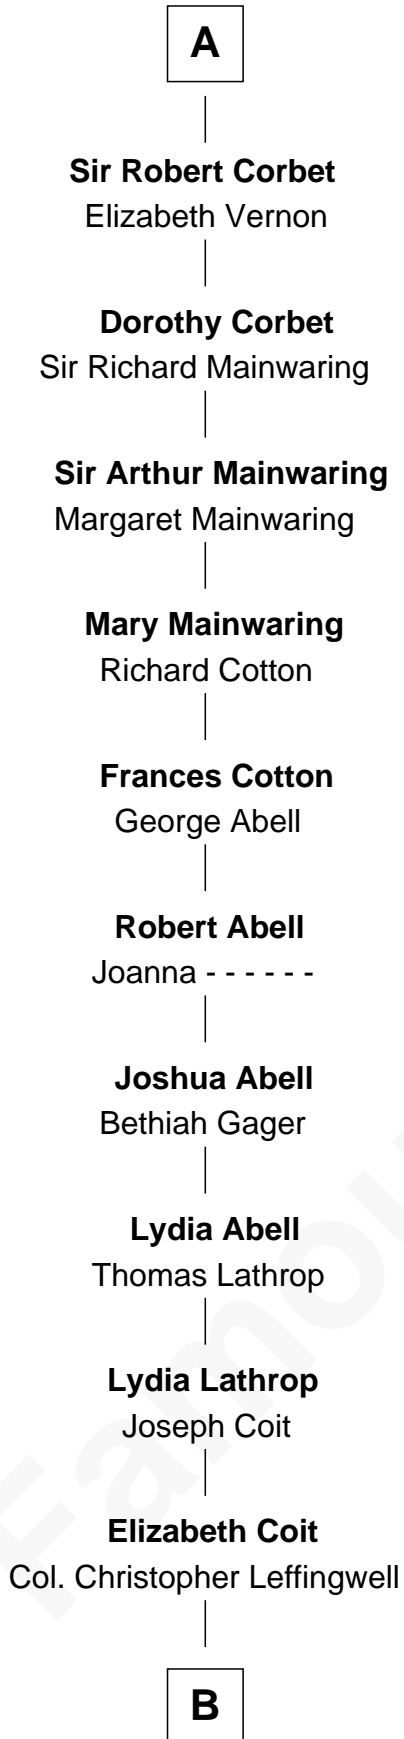

FamousKin.com Relationship Chart of

John Foster Dulles

52nd U.S. Secretary of State

7th cousin 14 times removed of

Catherine Howard

5th Wife of King Henry VIII

Sir Thebaud de Verdun

*with wife
Maud Mortimer*

*with wife
Elizabeth de Clare*

Margery de Verdun

Sir John Crophull

Thomas Crophull

Sybil Delabere

Agnes Crophull

Sir Walter Devereux

Sir Walter Devereux

Elizabeth Ferrers

Sir William Culpeper

Sir Richard Culpeper

Isabel Worsley

Joyce Culpeper

Sir Edmund Howard

Catherine Howard

5th Wife of King Henry VIII