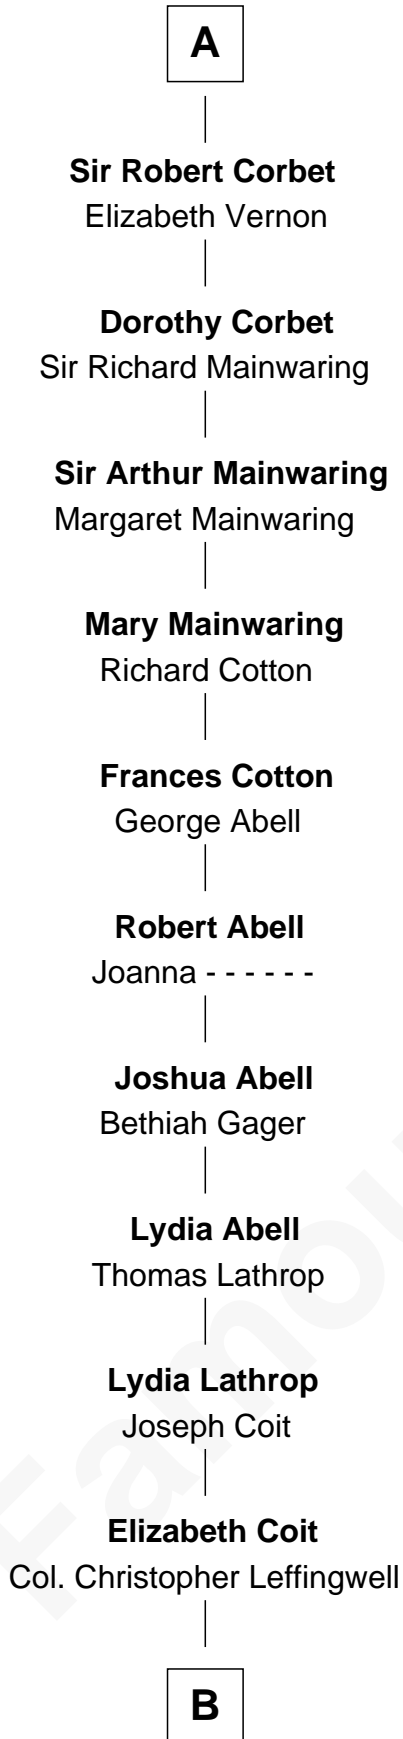

FamousKin.com Relationship Chart of

John Foster Dulles

52nd U.S. Secretary of State

6th cousin 15 times removed of

Catherine Howard

5th Wife of King Henry VIII

B

Joanna Leffingwell

Charles Lathrop

Harriet Wadsworth Lathrop

Rev. Miron Winslow

Harriet Lathrop Winslow

Rev. John Welsh Dulles

Allen Macy Dulles

Edith Foster

John Foster Dulles