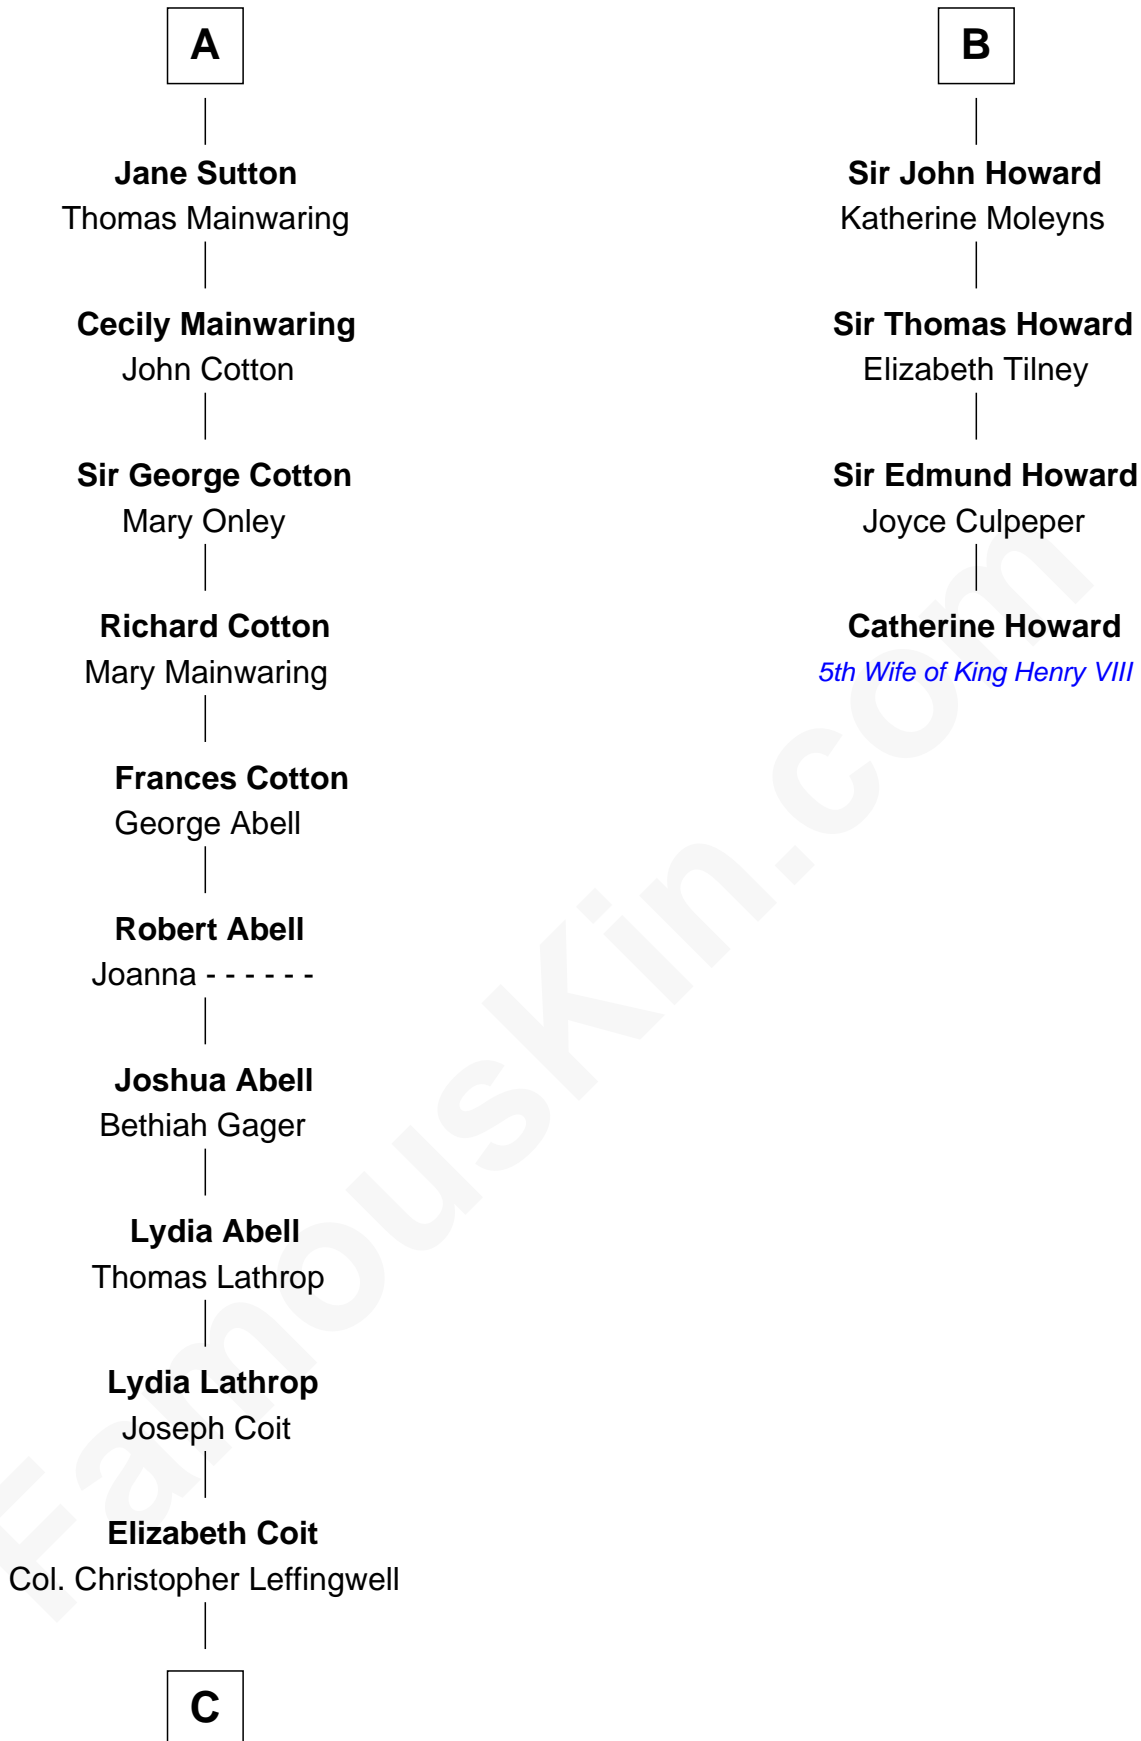

FamousKin.com Relationship Chart of

John Foster Dulles

52nd U.S. Secretary of State

10th cousin 11 times removed of

Catherine Howard

5th Wife of King Henry VIII

John, King of England

C

—
Joanna Leffingwell

Charles Lathrop

—
Harriet Wadsworth Lathrop

Rev. Miron Winslow

—
Harriet Lathrop Winslow

Rev. John Welsh Dulles

—
Allen Macy Dulles

Edith Foster