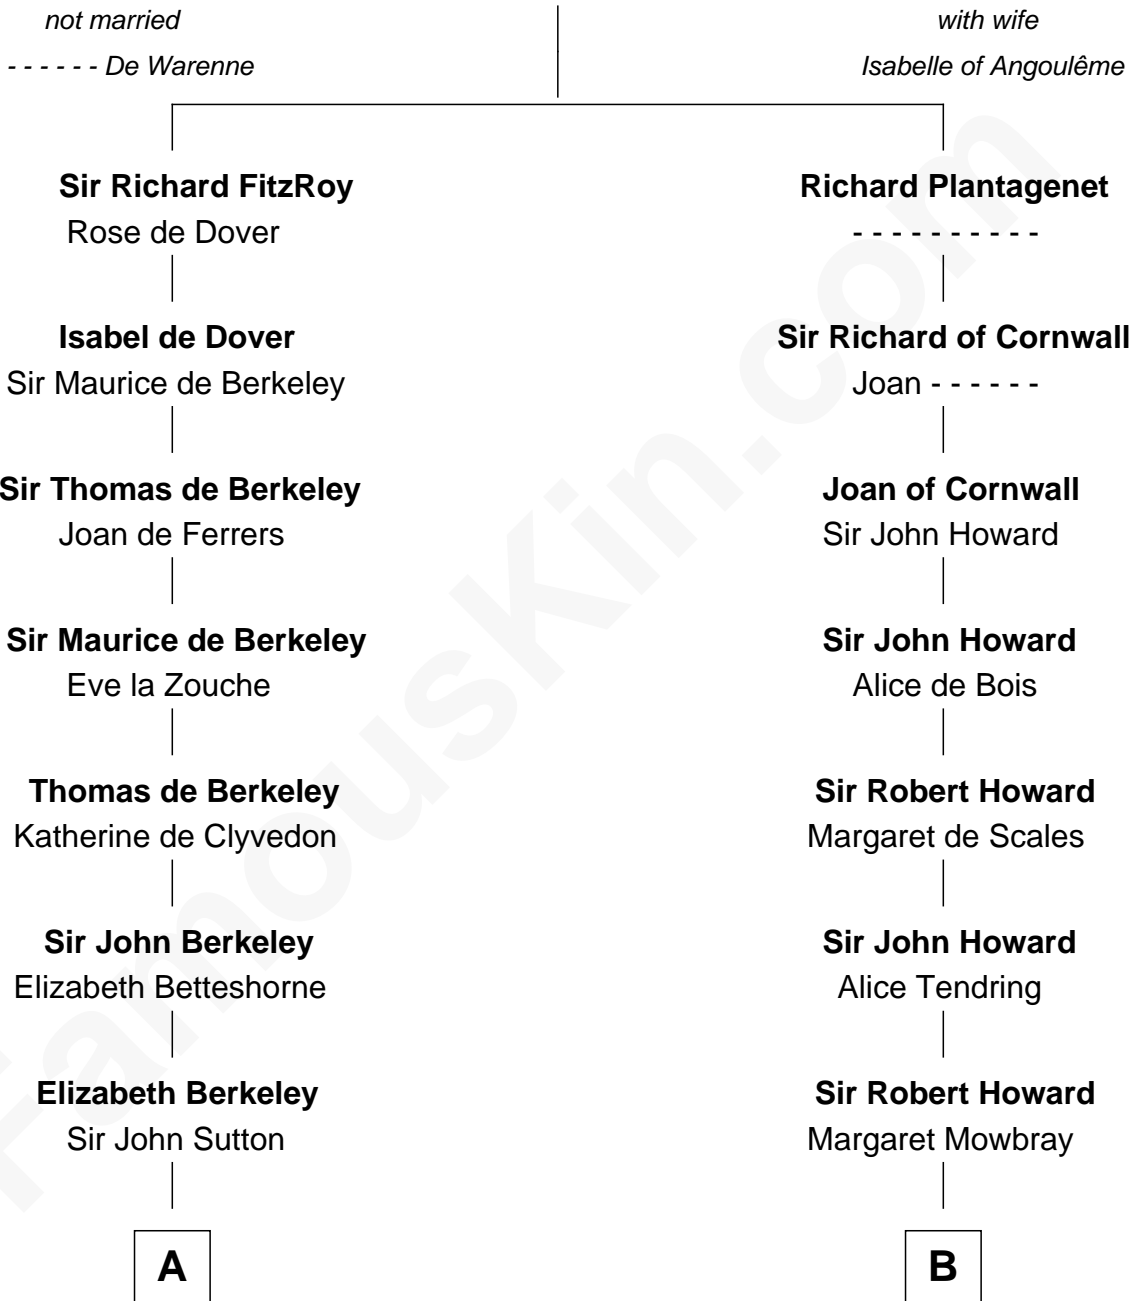

FamousKin.com Relationship Chart of

John Foster Dulles

52nd U.S. Secretary of State

10th cousin 11 times removed of

Catherine Howard

5th Wife of King Henry VIII

John, King of England

C

—
Joanna Leffingwell

Charles Lathrop

—
Harriet Wadsworth Lathrop

Rev. Miron Winslow

—
Harriet Lathrop Winslow

Rev. John Welsh Dulles

—
Allen Macy Dulles

Edith Foster