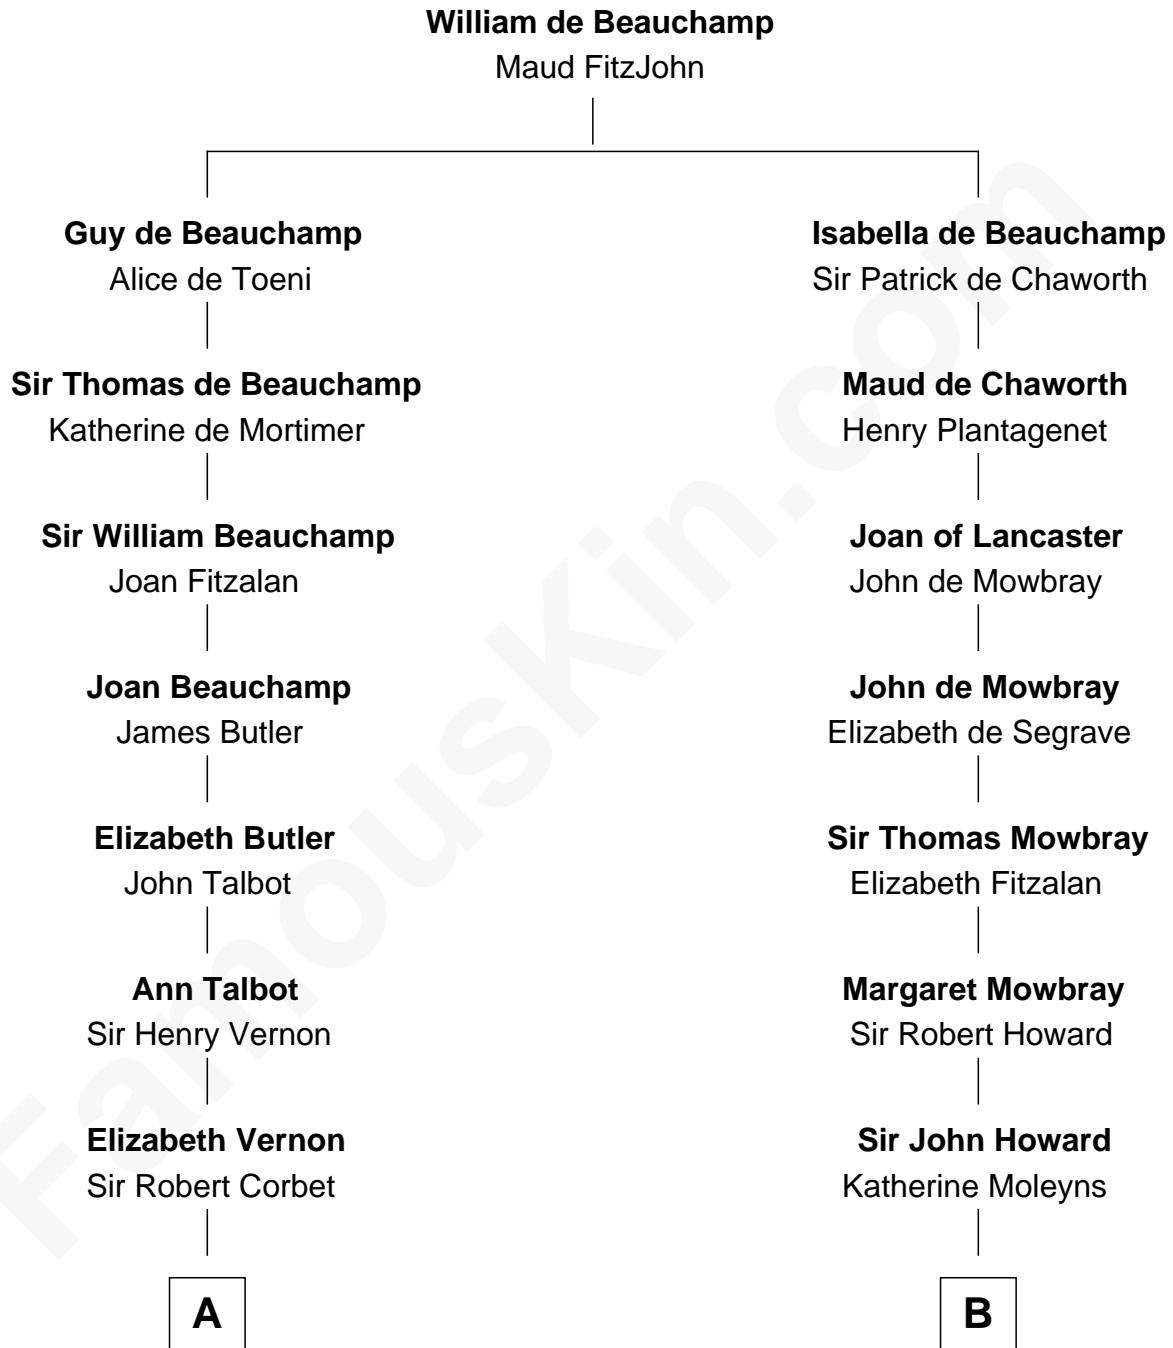

# FamousKin.com Relationship Chart of

**John Foster Dulles**

*52nd U.S. Secretary of State*

9th cousin 11 times removed of

**Catherine Howard**

*5th Wife of King Henry VIII*

**C**

—  
**Harriet Wadsworth Lathrop**

Rev. Miron Winslow

—  
**Harriet Lathrop Winslow**

Rev. John Welsh Dulles

—  
**Allen Macy Dulles**

Edith Foster

—  
**John Foster Dulles**

*52nd U.S. Secretary of State*

FamousKin.com