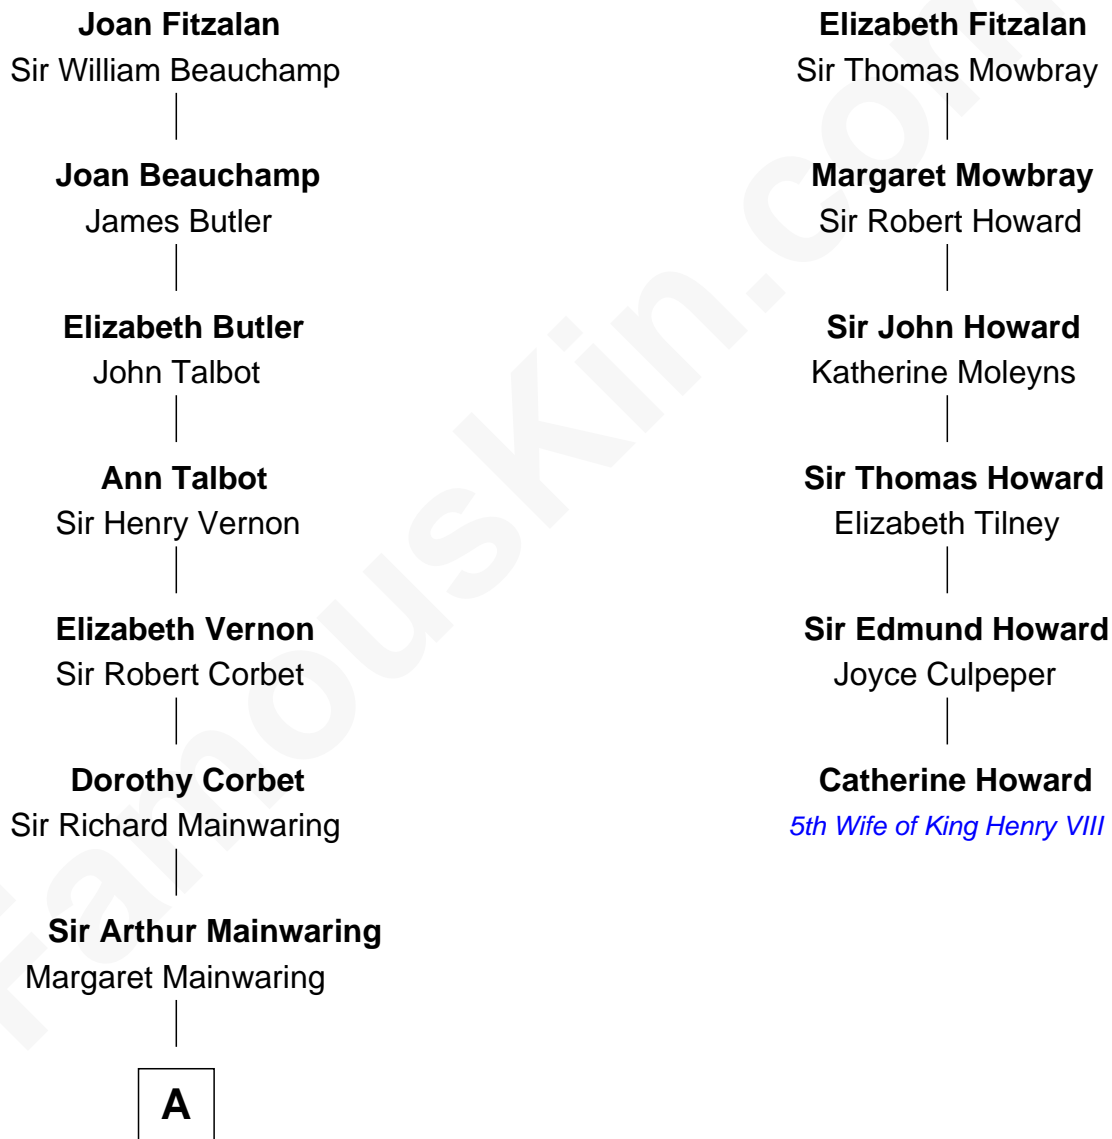

# FamousKin.com Relationship Chart of

**John Foster Dulles**

*52nd U.S. Secretary of State*

5th cousin 13 times removed of

**Catherine Howard**

*5th Wife of King Henry VIII*

**Sir Richard Fitzalan**

Elizabeth de Bohun

**B**

Allen Macy Dulles

Edith Foster

John Foster Dulles

*52nd U.S. Secretary of State*

FamousKin.com