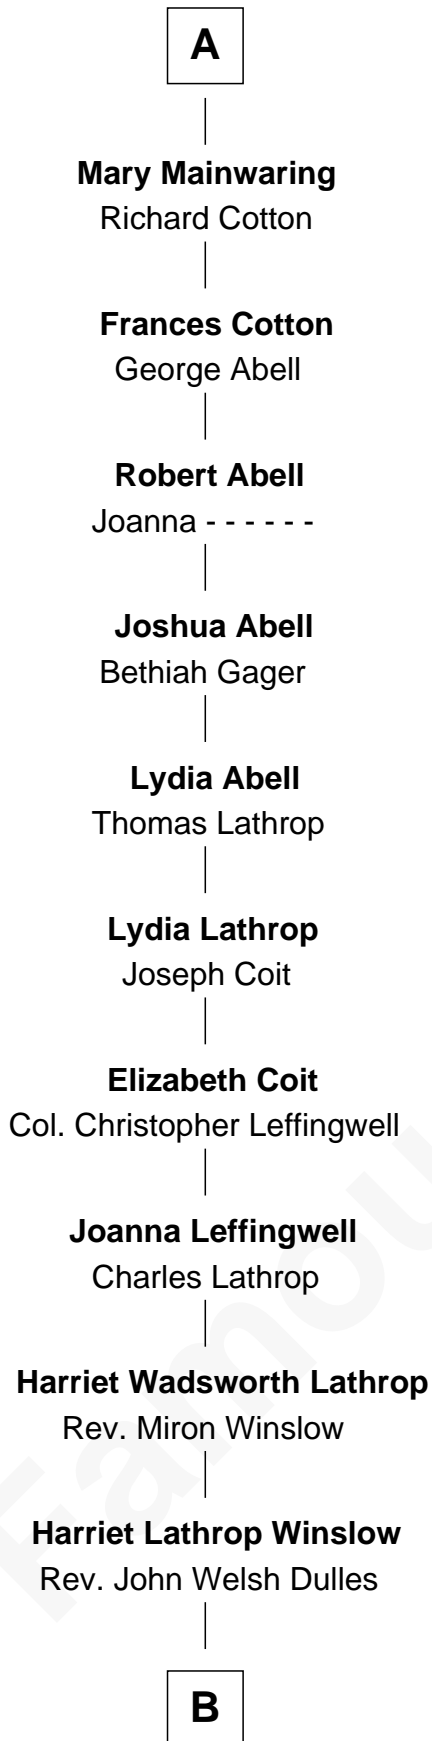

# FamousKin.com Relationship Chart of

**John Foster Dulles**

*52nd U.S. Secretary of State*

5th cousin 13 times removed of

**Catherine Howard**

*5th Wife of King Henry VIII*

**Sir Richard Fitzalan**

Elizabeth de Bohun

**B**

Allen Macy Dulles

Edith Foster

John Foster Dulles

*52nd U.S. Secretary of State*

FamousKin.com