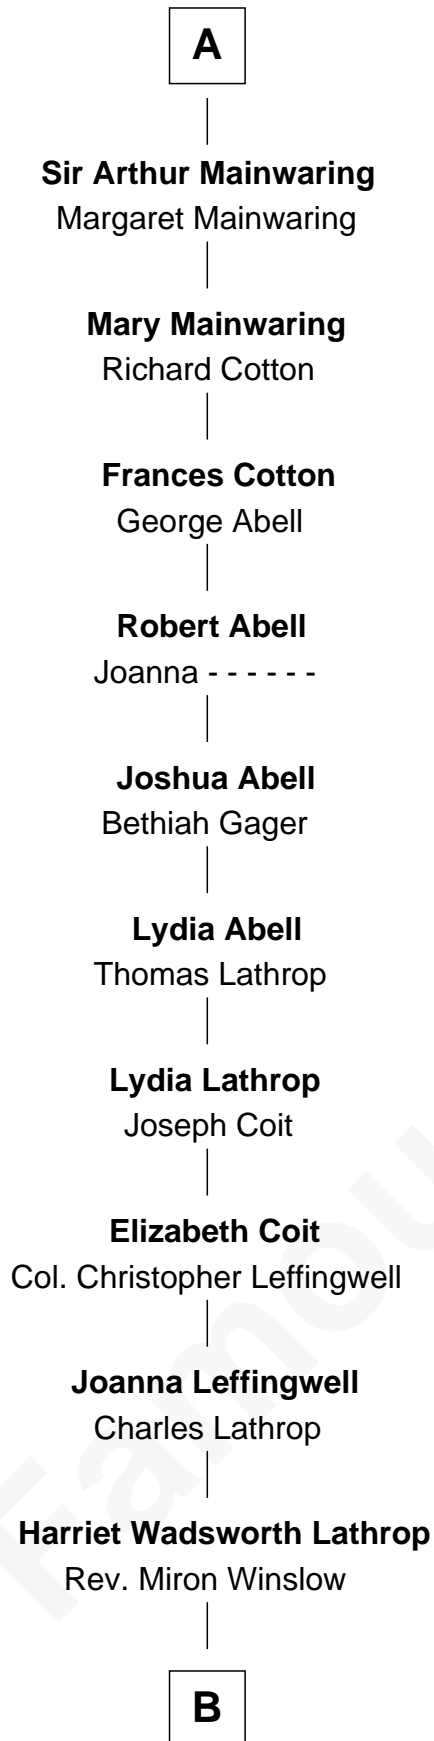

FamousKin.com Relationship Chart of

John Foster Dulles

52nd U.S. Secretary of State

5th cousin 14 times removed of

Catherine Howard

5th Wife of King Henry VIII

B

—
Harriet Lathrop Winslow

Rev. John Welsh Dulles

—
Allen Macy Dulles

Edith Foster

—
John Foster Dulles

52nd U.S. Secretary of State

FamousKin.com