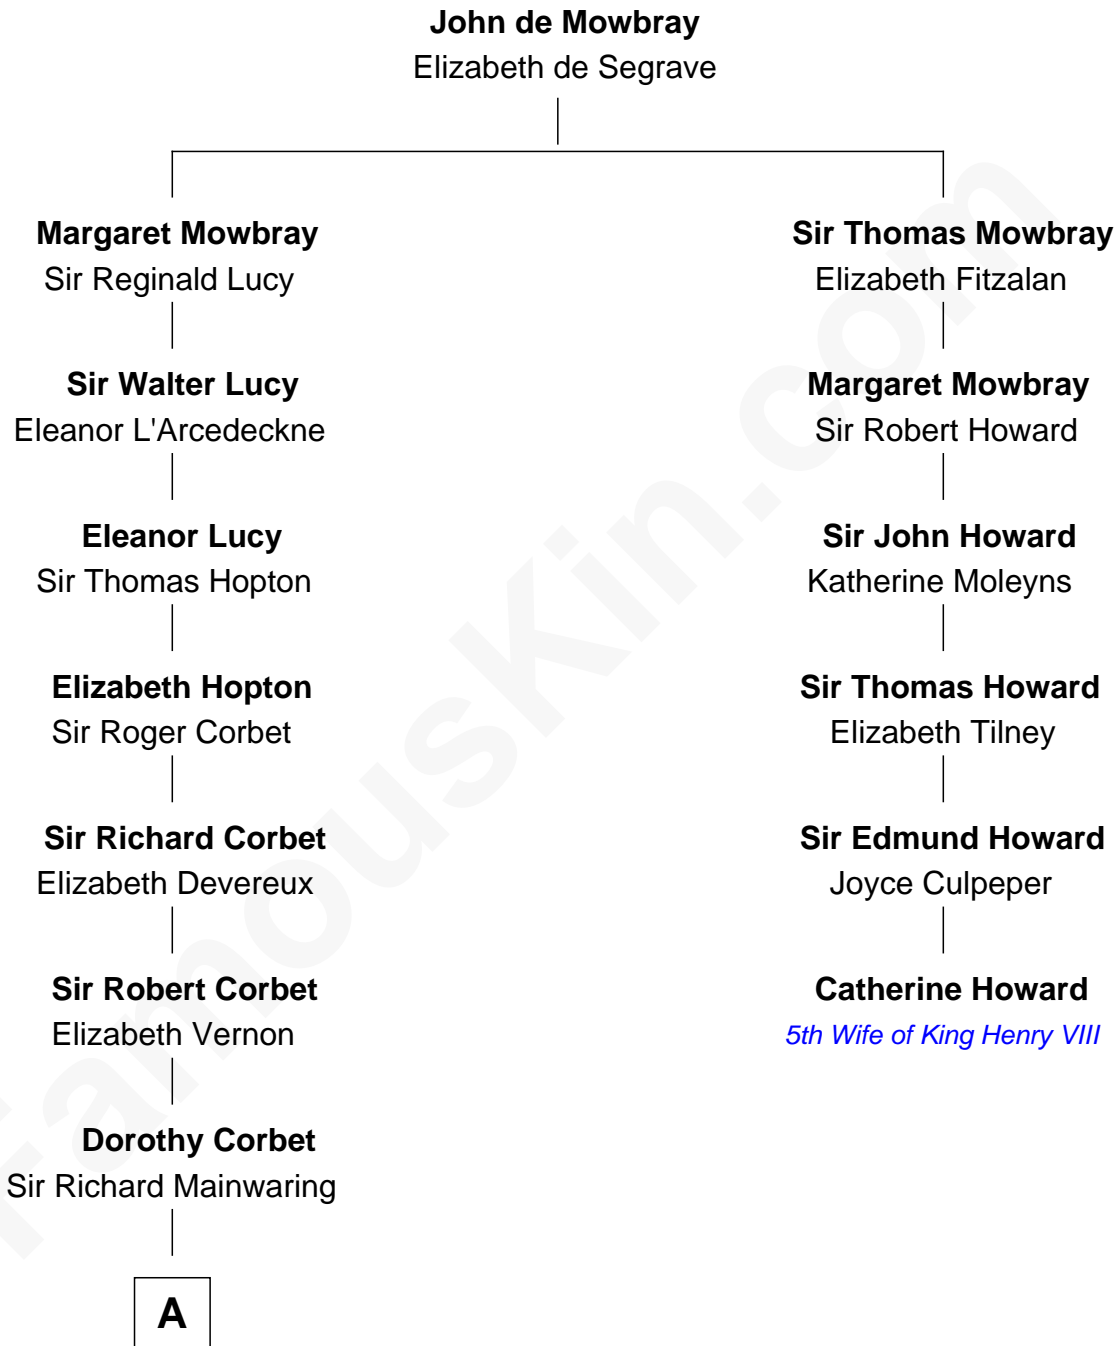

FamousKin.com Relationship Chart of

John Foster Dulles

52nd U.S. Secretary of State

5th cousin 14 times removed of

Catherine Howard

5th Wife of King Henry VIII

B

—
Harriet Lathrop Winslow

Rev. John Welsh Dulles

—
Allen Macy Dulles

Edith Foster

—
John Foster Dulles

52nd U.S. Secretary of State

FamousKin.com