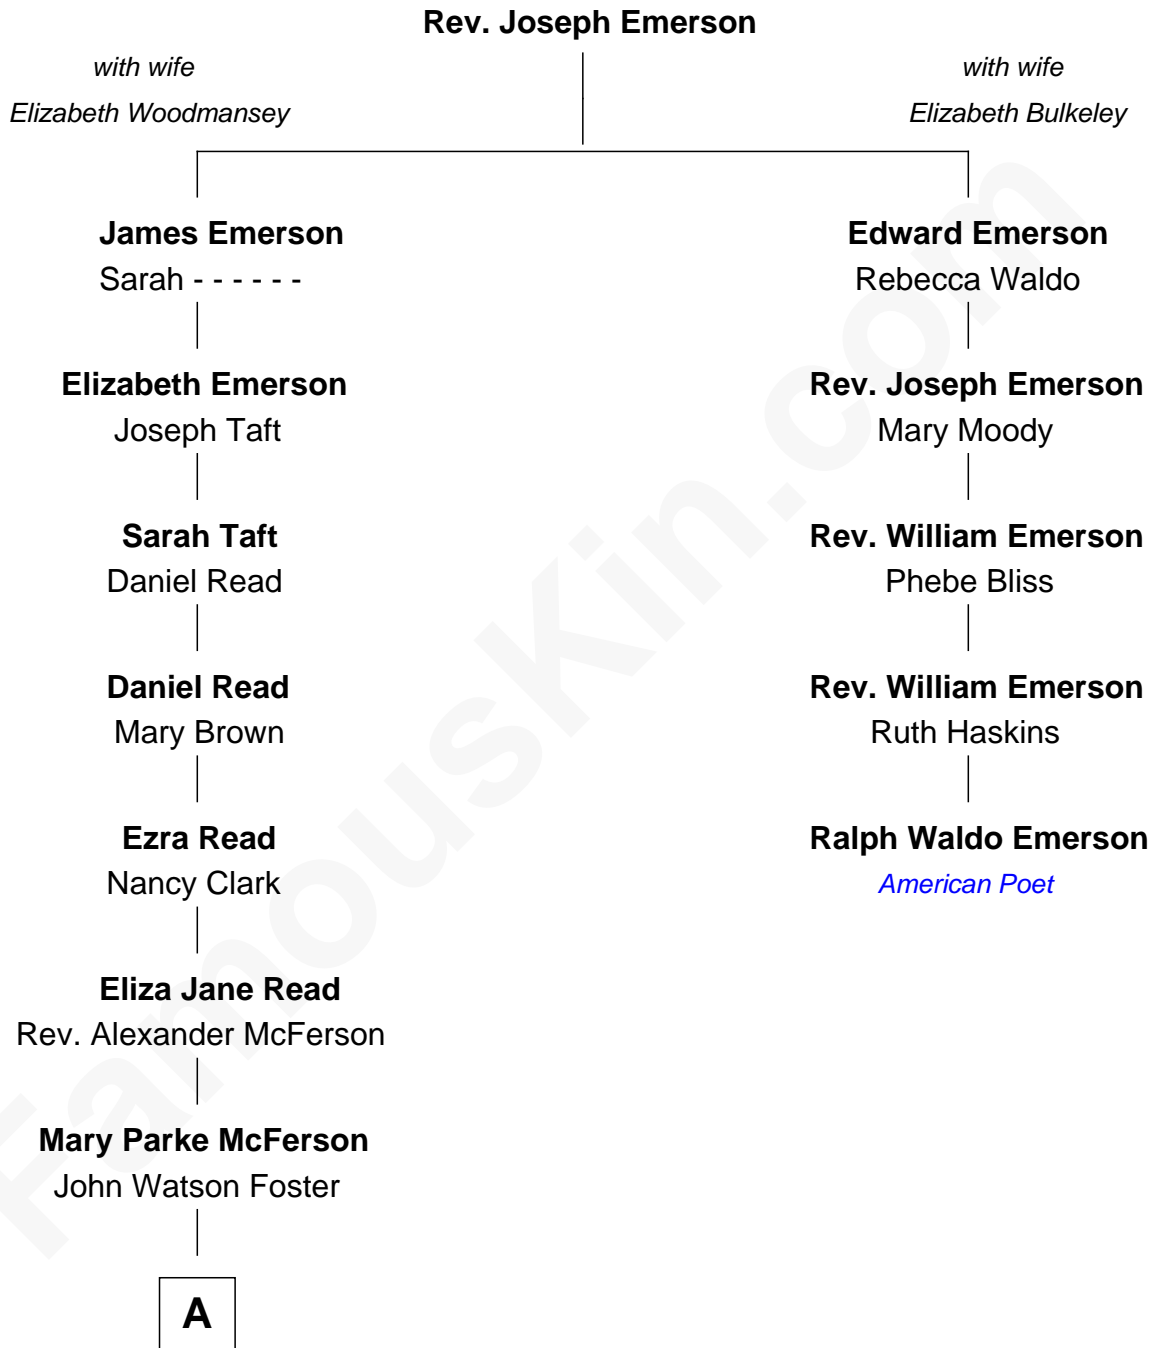

FamousKin.com Relationship Chart of

John Foster Dulles

52nd U.S. Secretary of State

4th cousin 4 times removed of

Ralph Waldo Emerson

American Poet

A

—
Edith Foster
Allen Macy Dulles