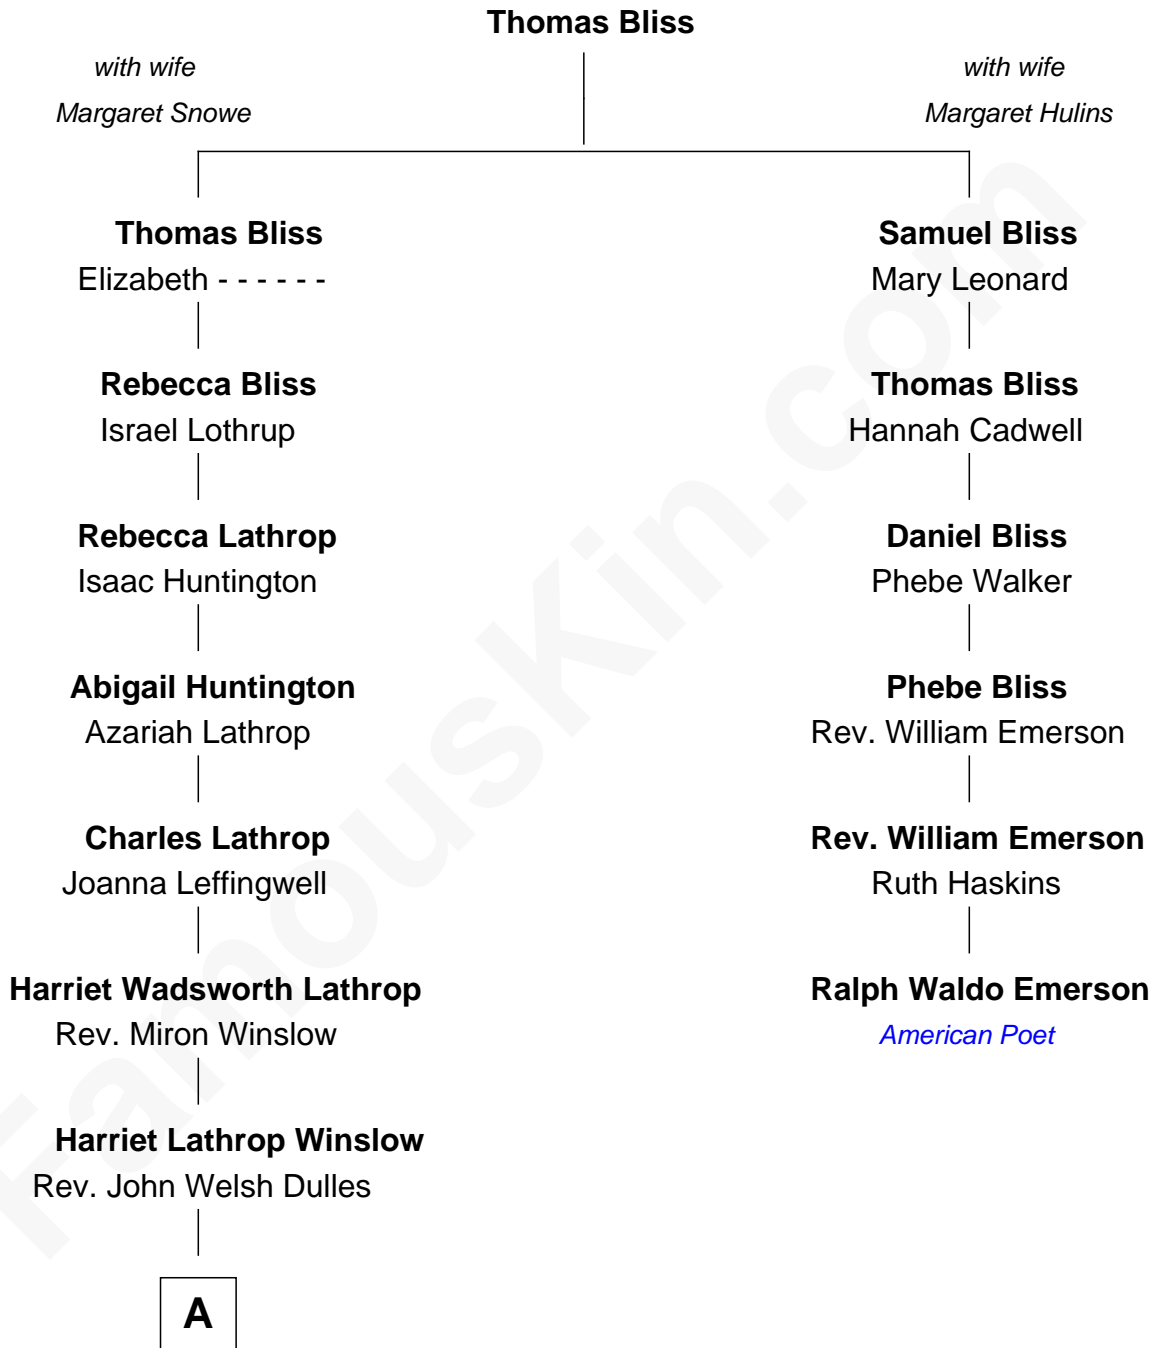

# FamousKin.com Relationship Chart of

**John Foster Dulles**

*52nd U.S. Secretary of State*

5th cousin 3 times removed of

**Ralph Waldo Emerson**

*American Poet*

**A**

Allen Macy Dulles

Edith Foster

John Foster Dulles

*52nd U.S. Secretary of State*

FamousKin.com