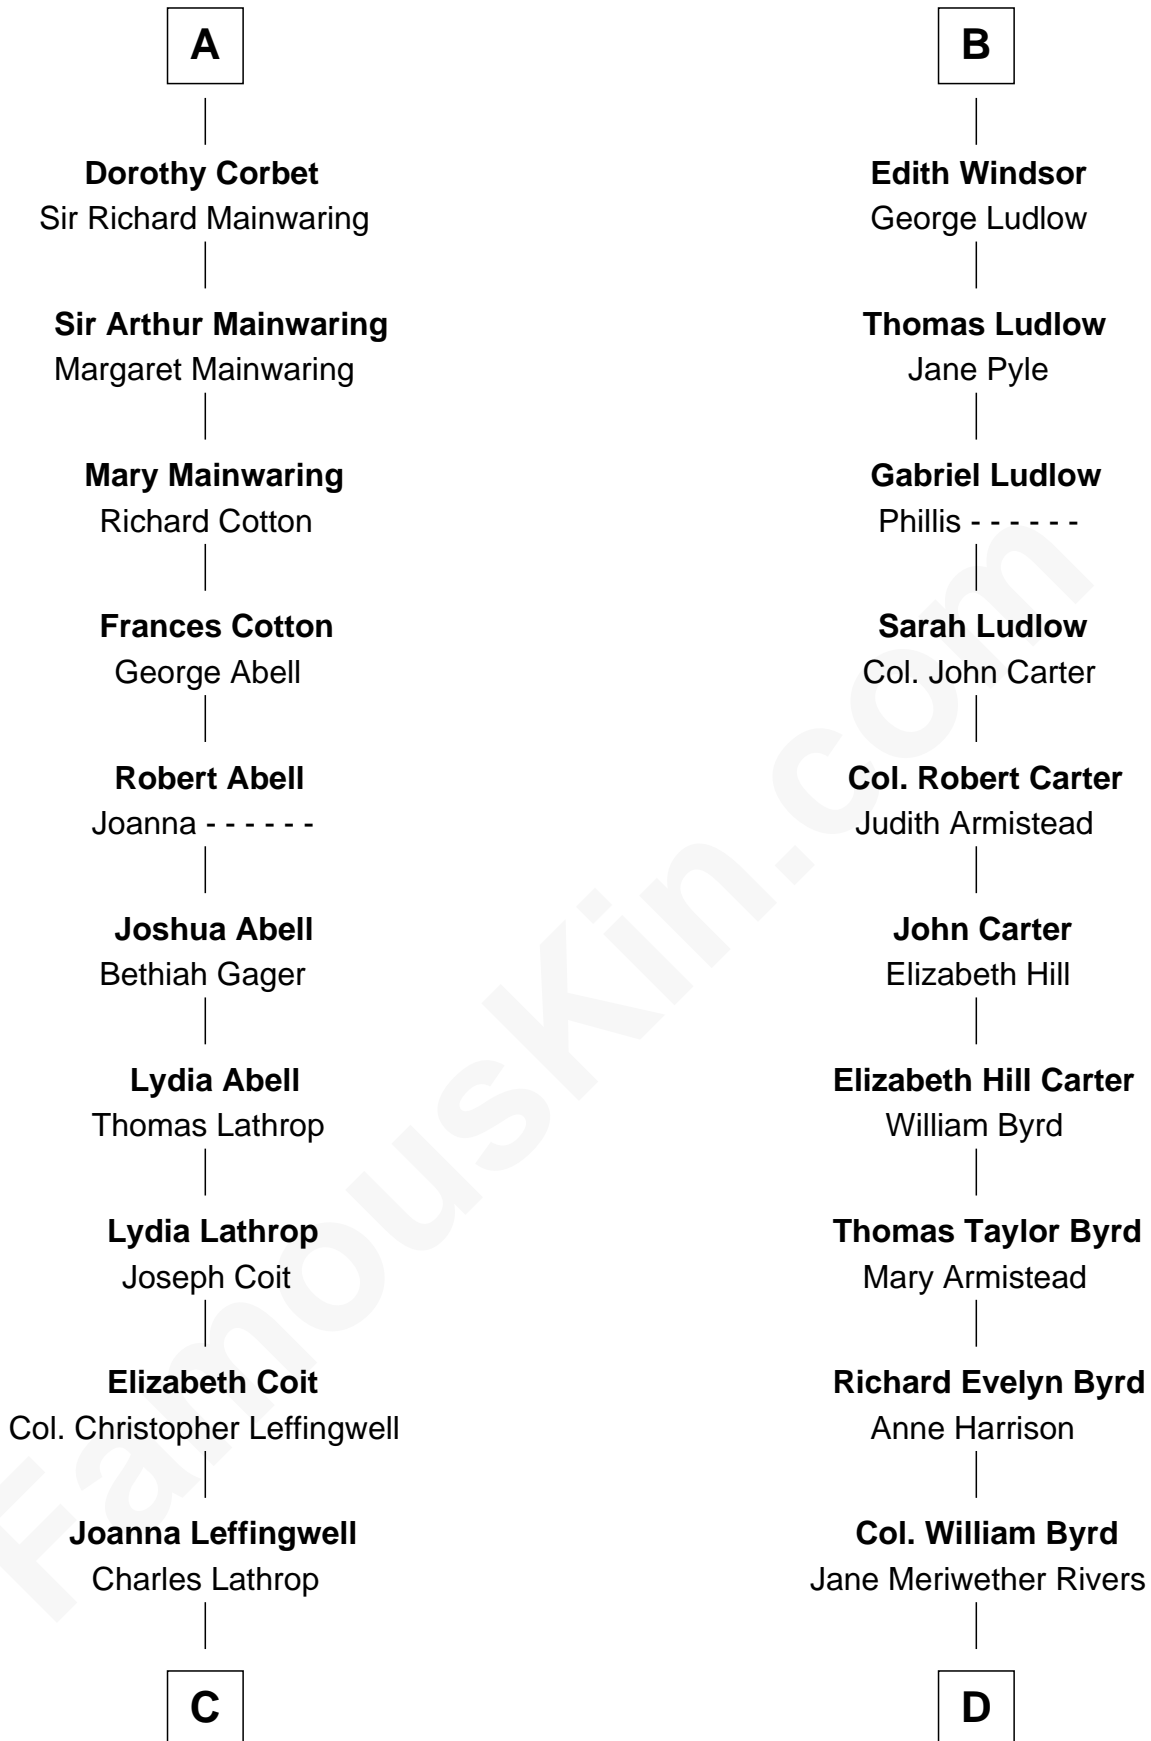

# FamousKin.com Relationship Chart of

**John Foster Dulles**

*52nd U.S. Secretary of State*

18th cousin 2 times removed of

**Admiral Richard Byrd**

*Polar Explorer*

**Humphrey de Bohun**

Elizabeth Plantagenet

**Eleanor de Bohun**  
Sir James le Boteler

**James le Boteler**  
Elizabeth Darcy

**James Butler**  
Anne de Welles

**James Butler**  
Joan Beauchamp

**Elizabeth Butler**  
John Talbot

**Ann Talbot**  
Sir Henry Vernon

**Elizabeth Vernon**  
Sir Robert Corbet

**A**

**Margaret de Bohun**  
Sir Hugh de Courtnay

**Elizabeth de Courtnay**  
Sir Andrew Luttrell

**Sir Hugh Luttrell**  
Catherine de Beaumont

**Elizabeth Luttrell**  
John Stratton

**Elizabeth Stratton**  
John Andrews

**Elizabeth Andrews**  
Sir Thomas de Windsor

**Sir Andrews de Windsor**  
Elizabeth Blount

**B**

FamousKin.com