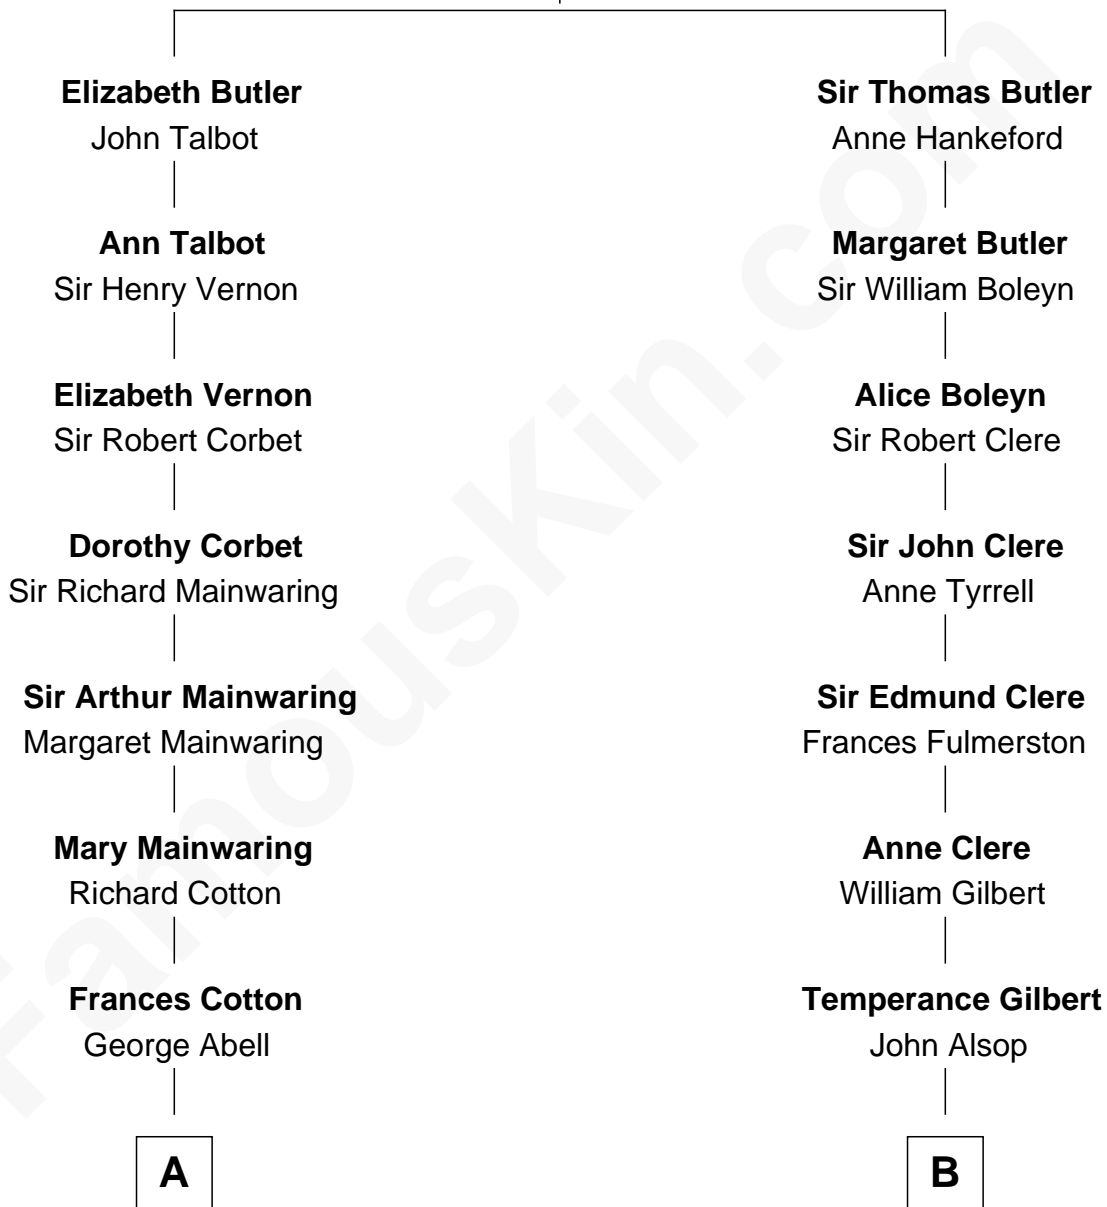

# FamousKin.com Relationship Chart of

**John Foster Dulles**

*52nd U.S. Secretary of State*

16th cousin 3 times removed of

**Sydney Biddle Barrows**

*Mayflower Madam*

**James Butler**  
Joan Beauchamp

**C**

**John Boyd Ballantine**

Anne L. Crawford

**Jeannette Ballantine**

Donald Byers Barrows

**Sydney Biddle Barrows**

*Mayflower Madam*

FamousKin.com