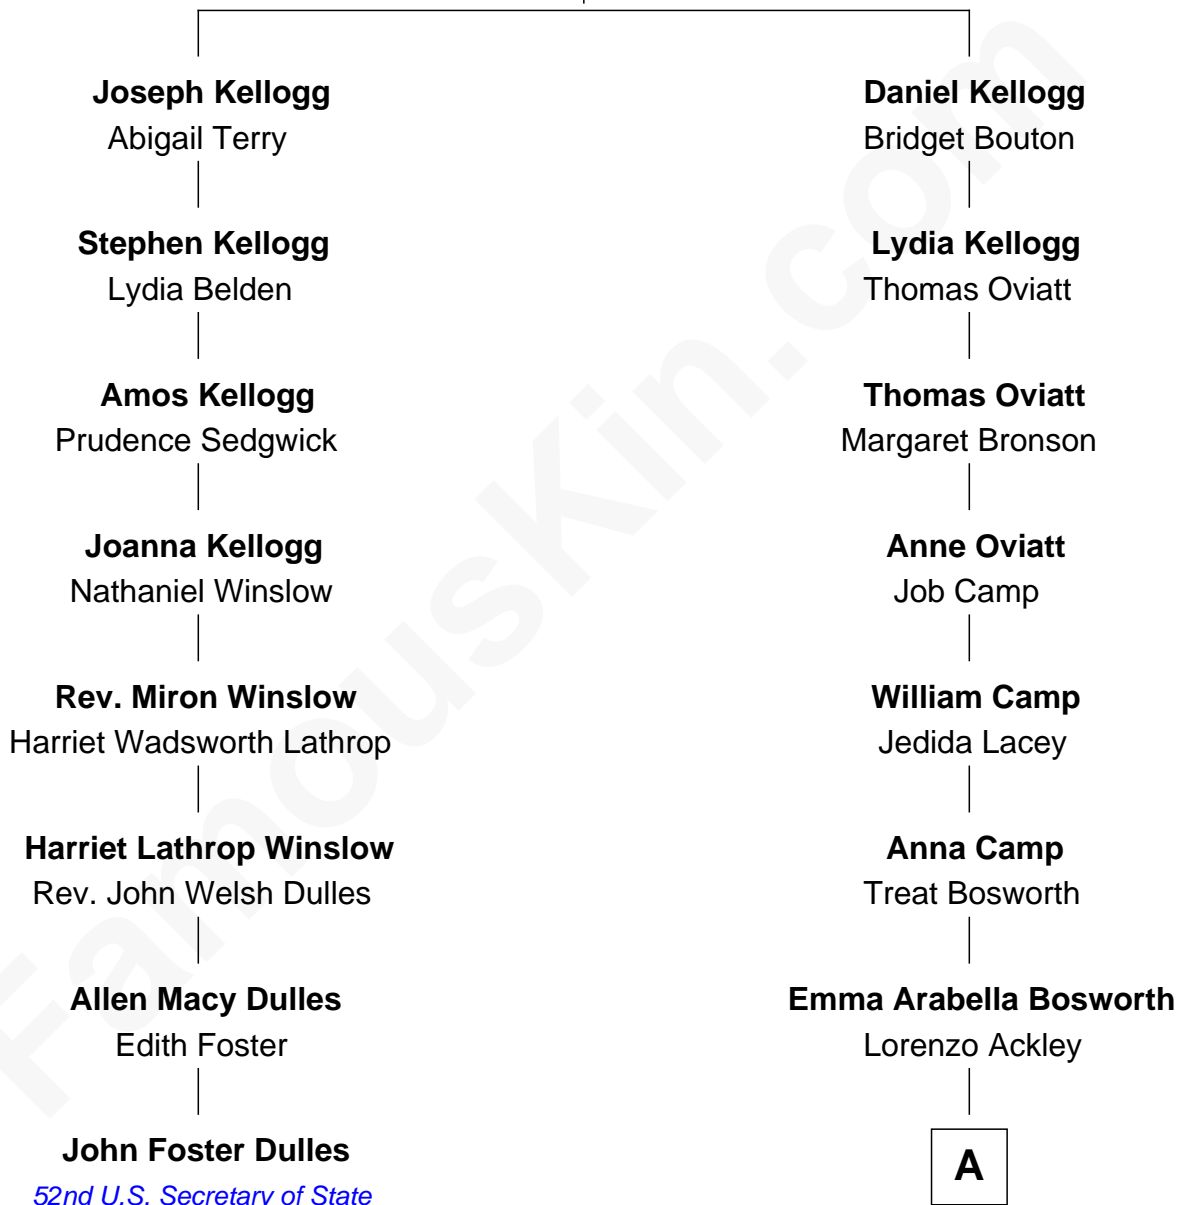

FamousKin.com Relationship Chart of

John Foster Dulles

52nd U.S. Secretary of State

7th cousin 4 times removed of

Sydney Biddle Barrows

Mayflower Madam

Martyn Kellogg

Prudence Bird

A

Helen Eva Ackley
William Gildersleeve Parke

Elizabeth Parke
Percy Ballantine

John Boyd Ballantine
Anne L. Crawford

Jeannette Ballantine
Donald Byers Barrows

Sydney Biddle Barrows
Mayflower Madam

FamousKin.com