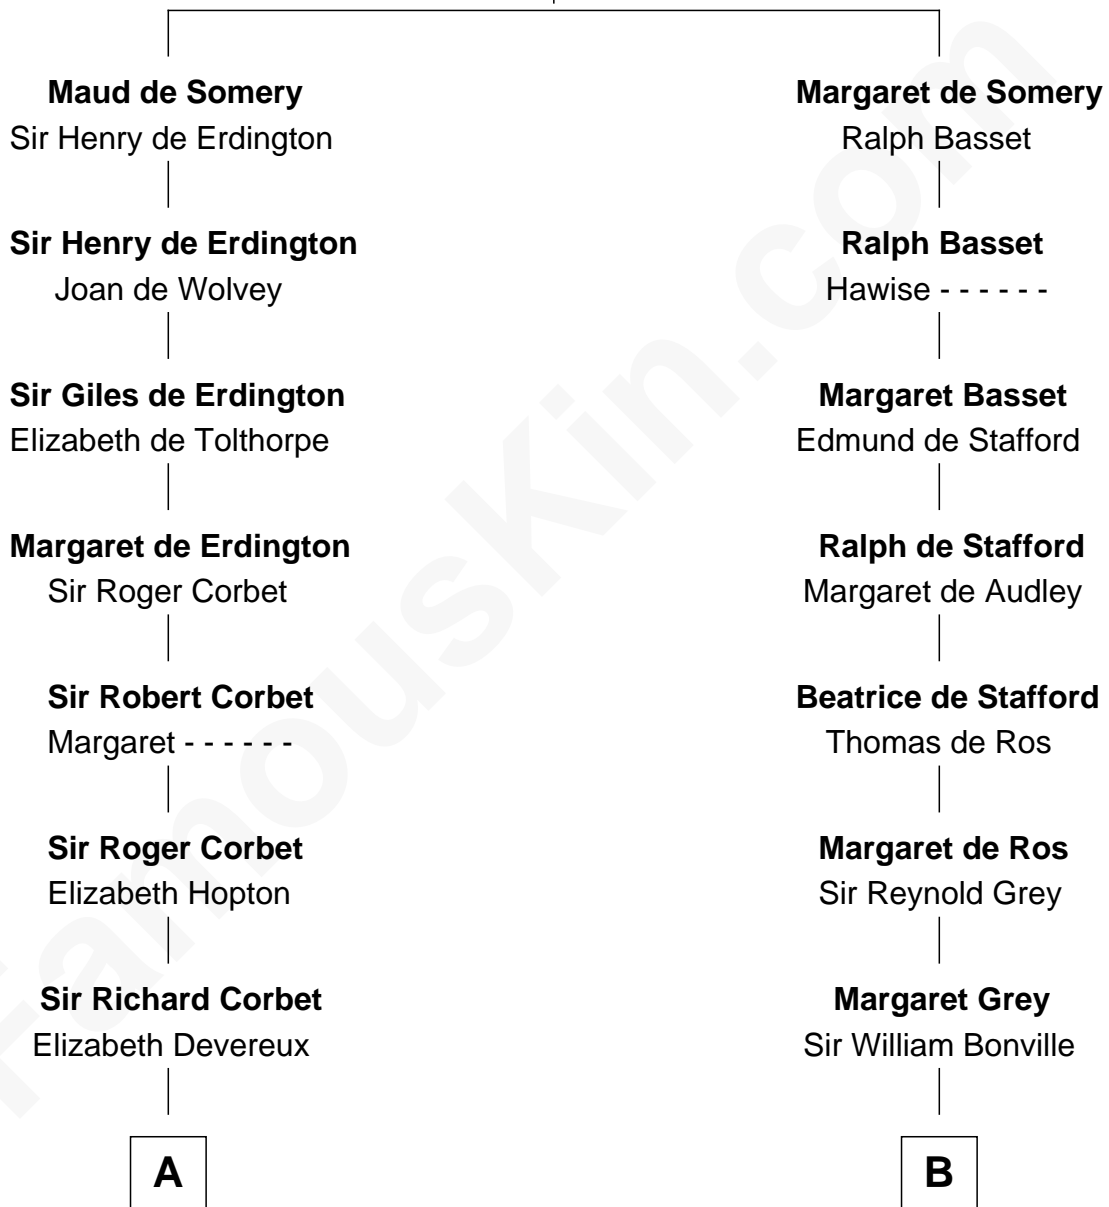

# FamousKin.com Relationship Chart of

**John Foster Dulles**

*52nd U.S. Secretary of State*

17th cousin 4 times removed of

**Thomas Nelson**

*Signer of the Declaration of Independence*

**Nichole d'Aubenev**  
Sir Roger de Somery

**C**

**Joanna Leffingwell**

Charles Lathrop

**Harriet Wadsworth Lathrop**

Rev. Miron Winslow

**Harriet Lathrop Winslow**

Rev. John Welsh Dulles

**Allen Macy Dulles**

Edith Foster

**John Foster Dulles**

*52nd U.S. Secretary of State*

FamousKin.com