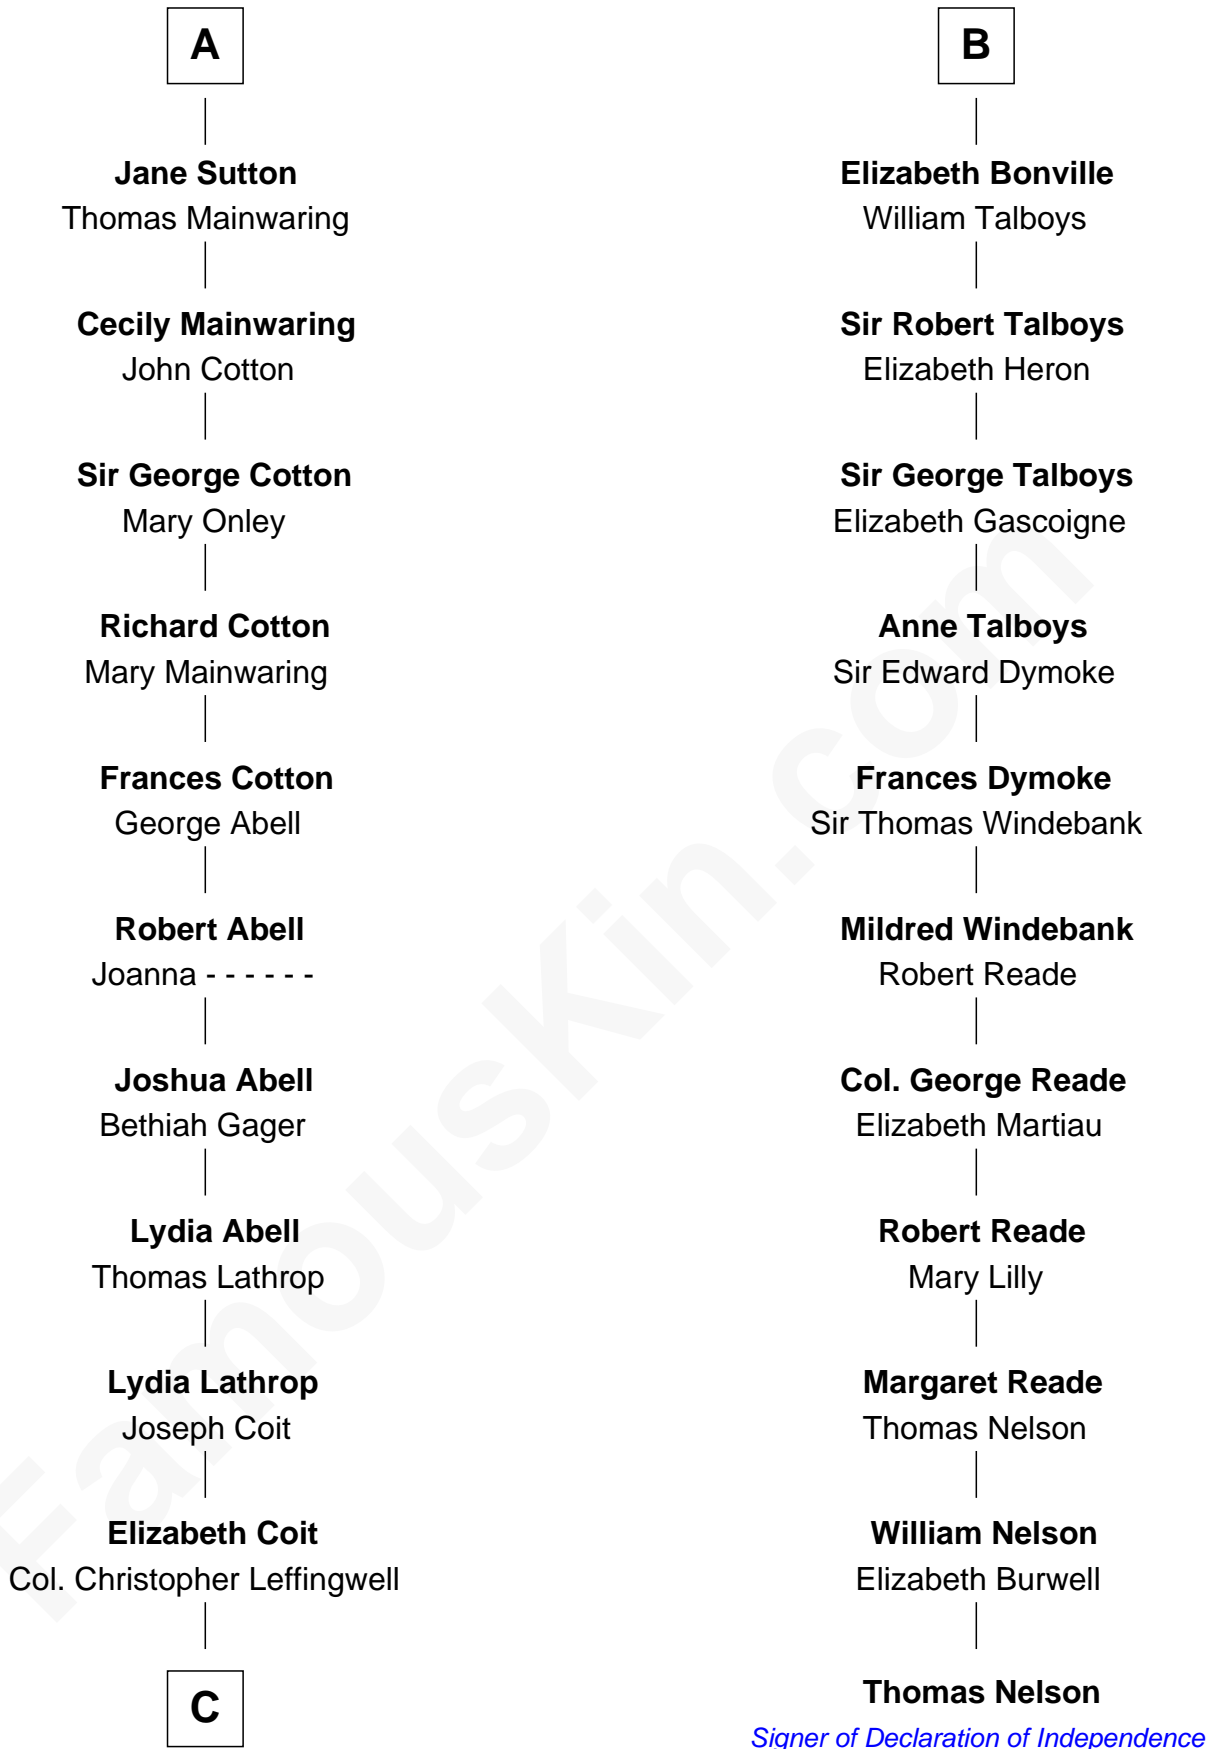

# FamousKin.com Relationship Chart of

**John Foster Dulles**

*52nd U.S. Secretary of State*

17th cousin 4 times removed of

**Thomas Nelson**

*Signer of the Declaration of Independence*

**C**

**Joanna Leffingwell**

Charles Lathrop

**Harriet Wadsworth Lathrop**

Rev. Miron Winslow

**Harriet Lathrop Winslow**

Rev. John Welsh Dulles

**Allen Macy Dulles**

Edith Foster

**John Foster Dulles**