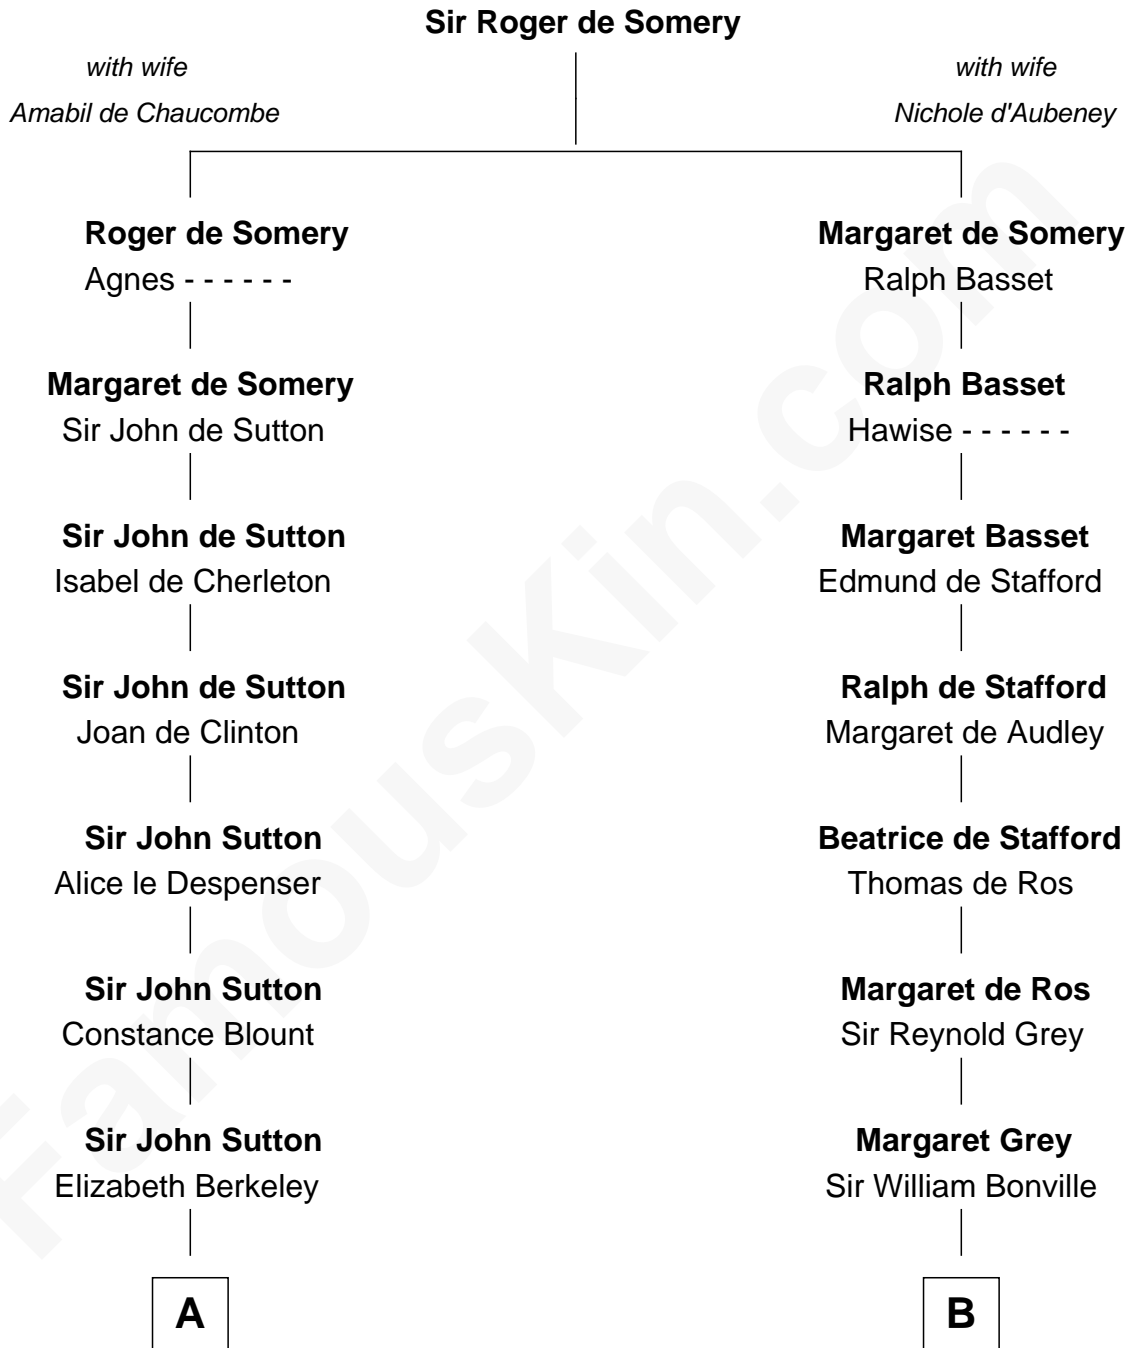

# FamousKin.com Relationship Chart of

**John Foster Dulles**

*52nd U.S. Secretary of State*

17th cousin 4 times removed of

**Thomas Nelson**

*Signer of the Declaration of Independence*

**C**

**Joanna Leffingwell**

Charles Lathrop

**Harriet Wadsworth Lathrop**

Rev. Miron Winslow

**Harriet Lathrop Winslow**

Rev. John Welsh Dulles

**Allen Macy Dulles**

Edith Foster

**John Foster Dulles**

*52nd U.S. Secretary of State*

FamousKin.com