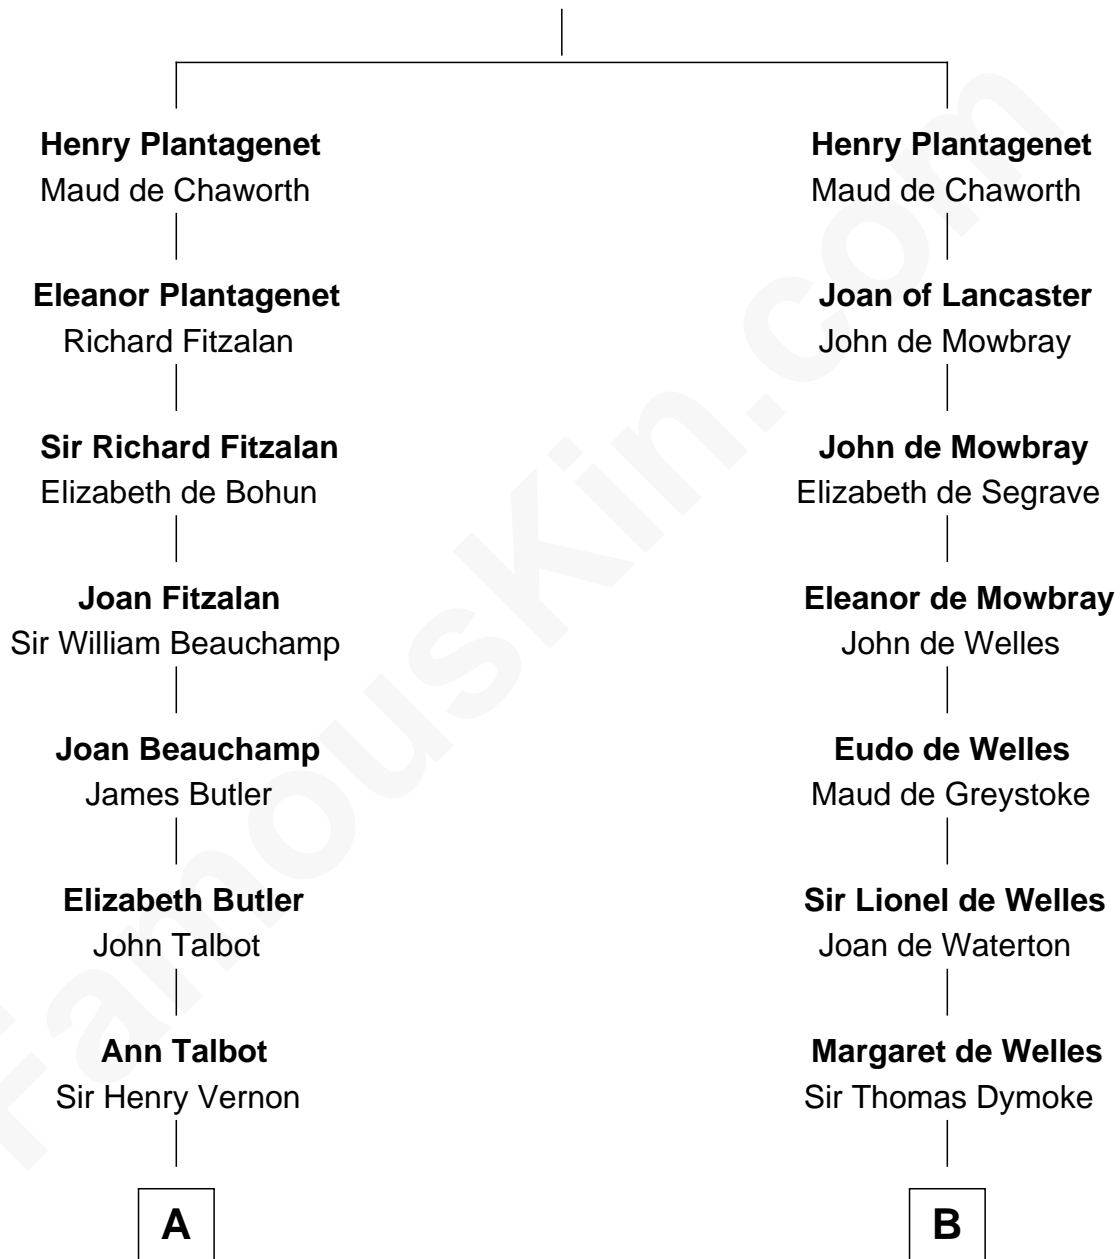

FamousKin.com Relationship Chart of

John Foster Dulles

52nd U.S. Secretary of State

15th cousin 6 times removed of

Thomas Nelson

Signer of the Declaration of Independence

Edmund Plantagenet

Blanche of Artois

C

Joanna Leffingwell

Charles Lathrop

Harriet Wadsworth Lathrop

Rev. Miron Winslow

Harriet Lathrop Winslow

Rev. John Welsh Dulles

Allen Macy Dulles