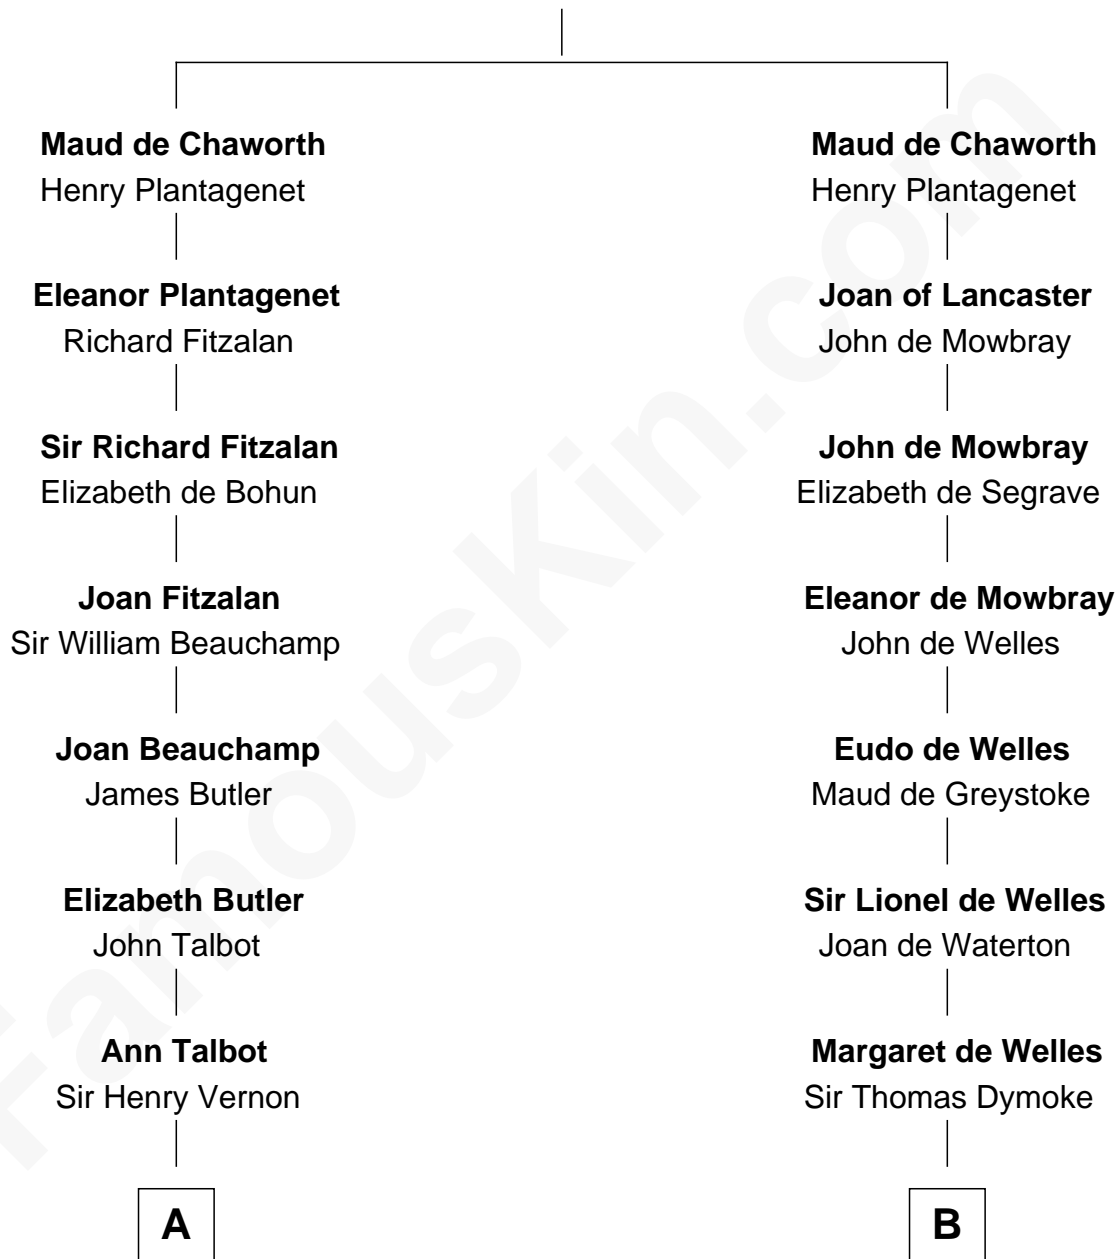

FamousKin.com Relationship Chart of

John Foster Dulles

52nd U.S. Secretary of State

15th cousin 6 times removed of

Thomas Nelson

Signer of the Declaration of Independence

Sir Patrick de Chaworth

Isabella de Beauchamp

C

Joanna Leffingwell

Charles Lathrop

Harriet Wadsworth Lathrop

Rev. Miron Winslow

Harriet Lathrop Winslow

Rev. John Welsh Dulles

Allen Macy Dulles