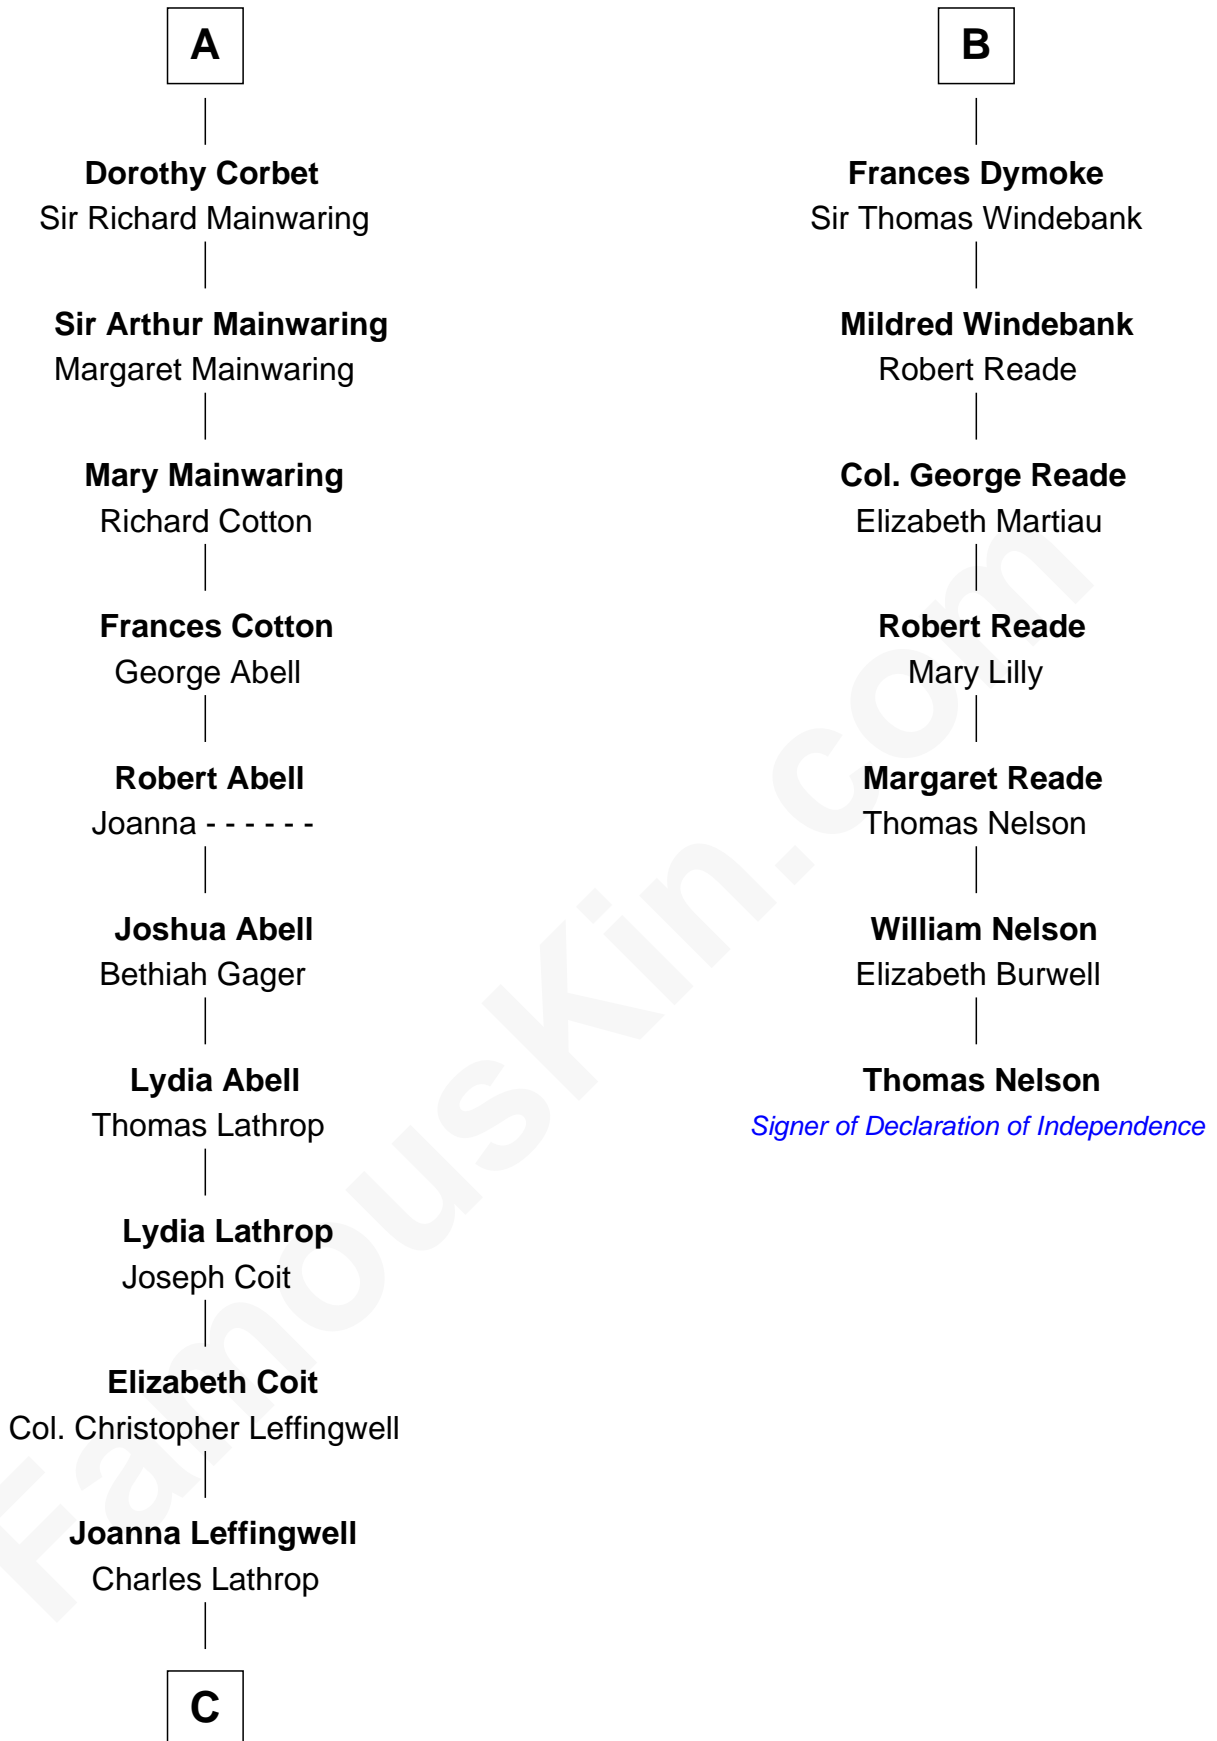

FamousKin.com Relationship Chart of

John Foster Dulles

52nd U.S. Secretary of State

13th cousin 7 times removed of

Thomas Nelson

Signer of the Declaration of Independence

C

—
Harriet Wadsworth Lathrop

Rev. Miron Winslow

—
Harriet Lathrop Winslow

Rev. John Welsh Dulles

—
Allen Macy Dulles

Edith Foster

—
John Foster Dulles

52nd U.S. Secretary of State

FamousKin.com