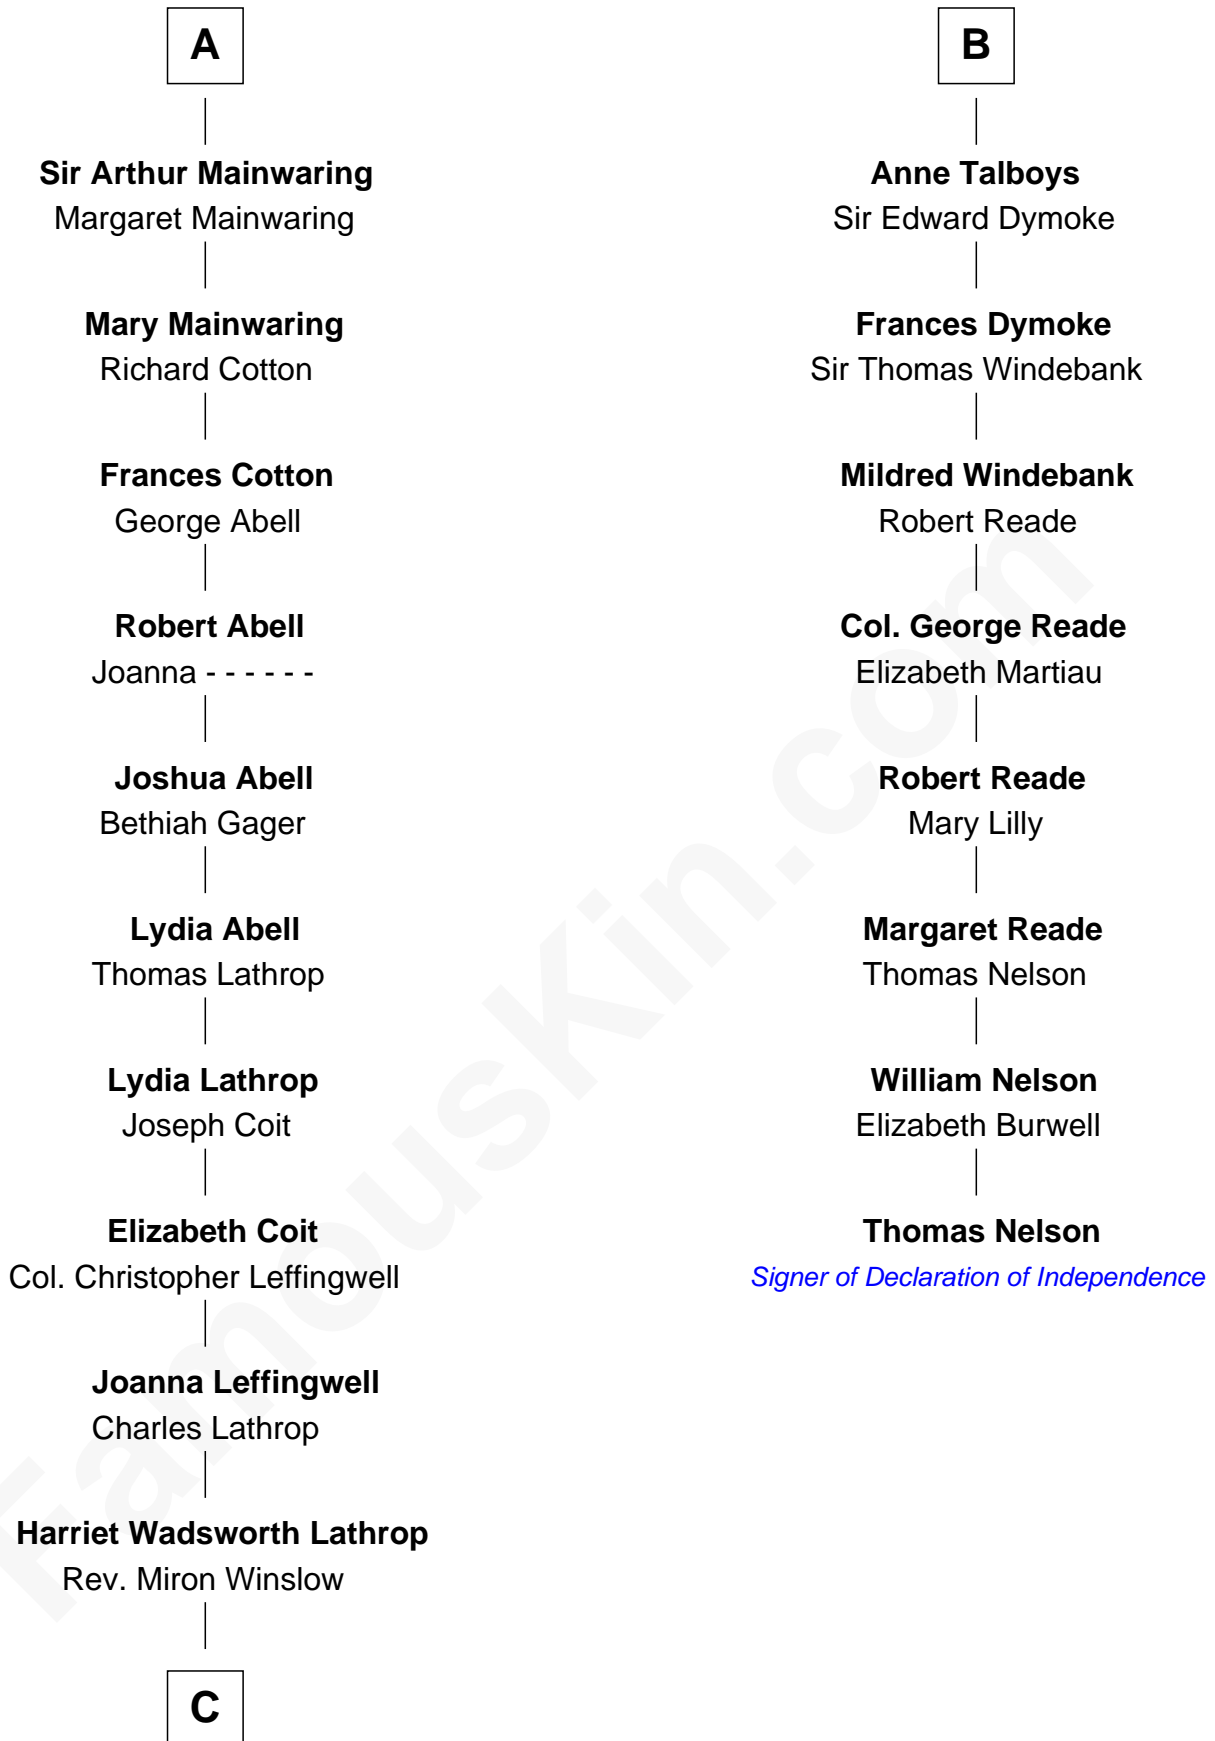

FamousKin.com Relationship Chart of

John Foster Dulles

52nd U.S. Secretary of State

14th cousin 5 times removed of

Thomas Nelson

Signer of the Declaration of Independence

C

—
Harriet Lathrop Winslow

Rev. John Welsh Dulles

—
Allen Macy Dulles

Edith Foster

—
John Foster Dulles

52nd U.S. Secretary of State

FamousKin.com