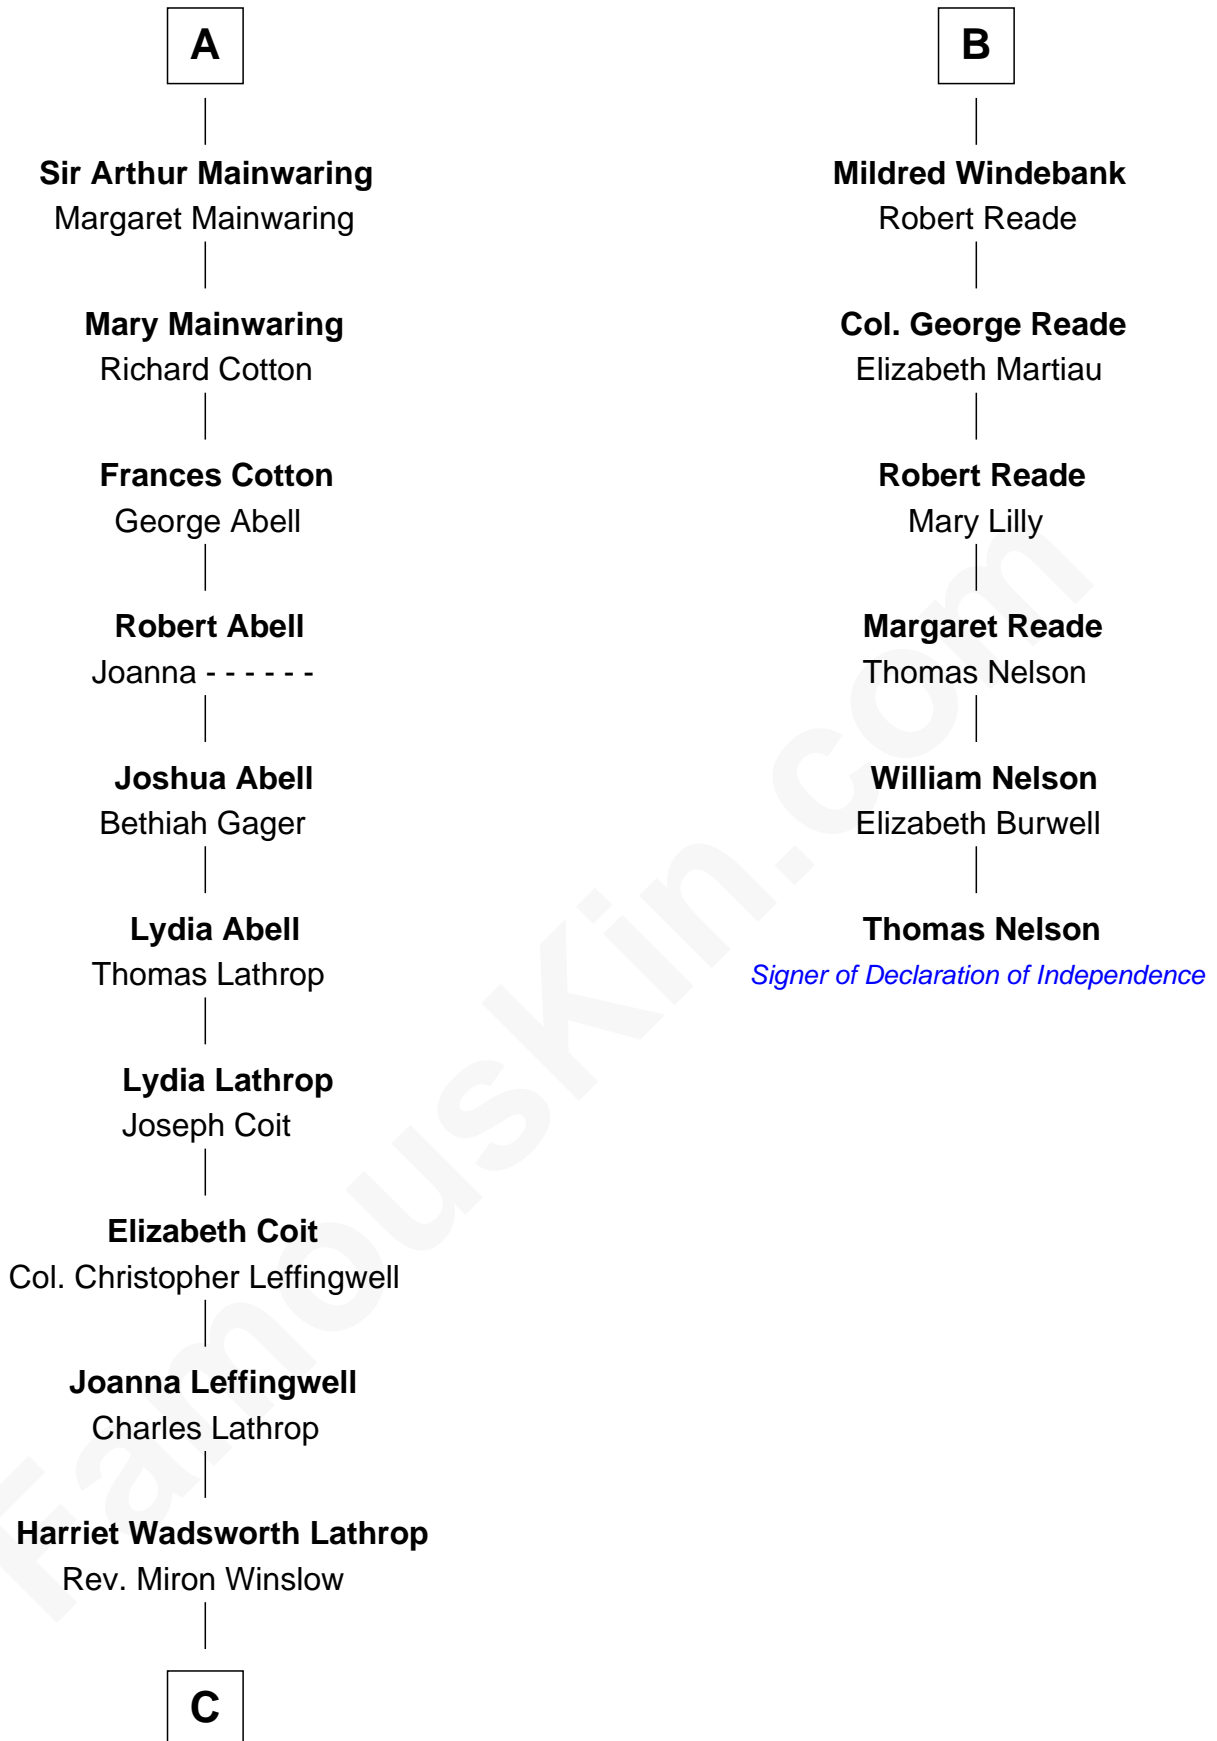

FamousKin.com Relationship Chart of

John Foster Dulles

52nd U.S. Secretary of State

12th cousin 7 times removed of

Thomas Nelson

Signer of the Declaration of Independence

C

—
Harriet Lathrop Winslow

Rev. John Welsh Dulles

—
Allen Macy Dulles

Edith Foster

—
John Foster Dulles

52nd U.S. Secretary of State

FamousKin.com