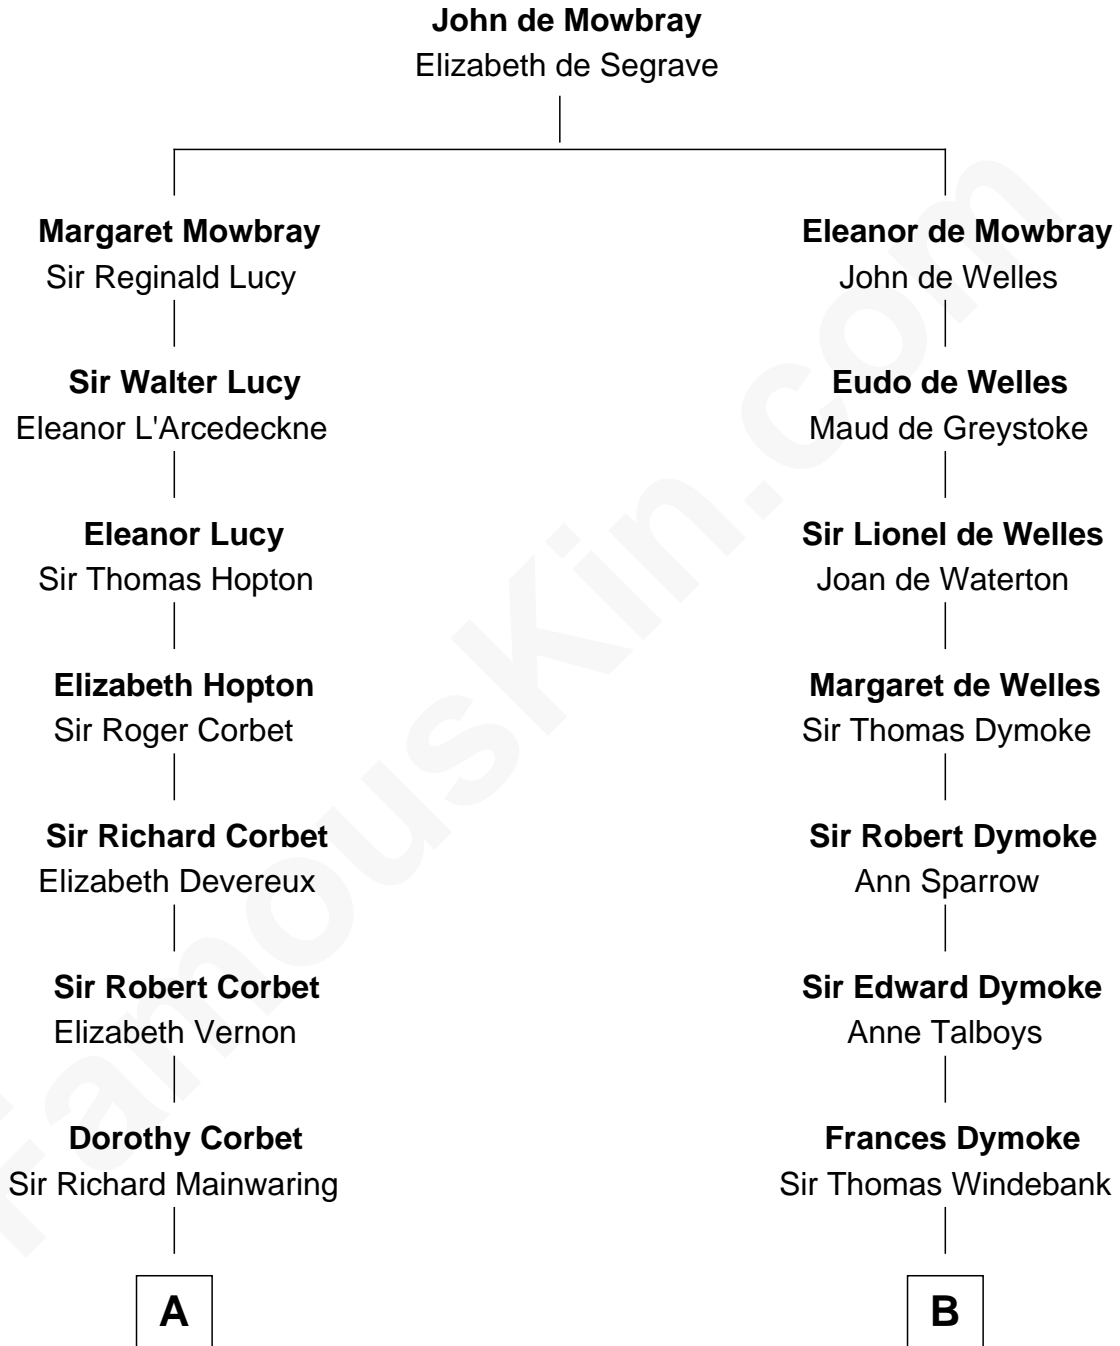

FamousKin.com Relationship Chart of

John Foster Dulles

52nd U.S. Secretary of State

12th cousin 7 times removed of

Thomas Nelson

Signer of the Declaration of Independence

C

—
Harriet Lathrop Winslow

Rev. John Welsh Dulles

—
Allen Macy Dulles

Edith Foster

—
John Foster Dulles

52nd U.S. Secretary of State

FamousKin.com