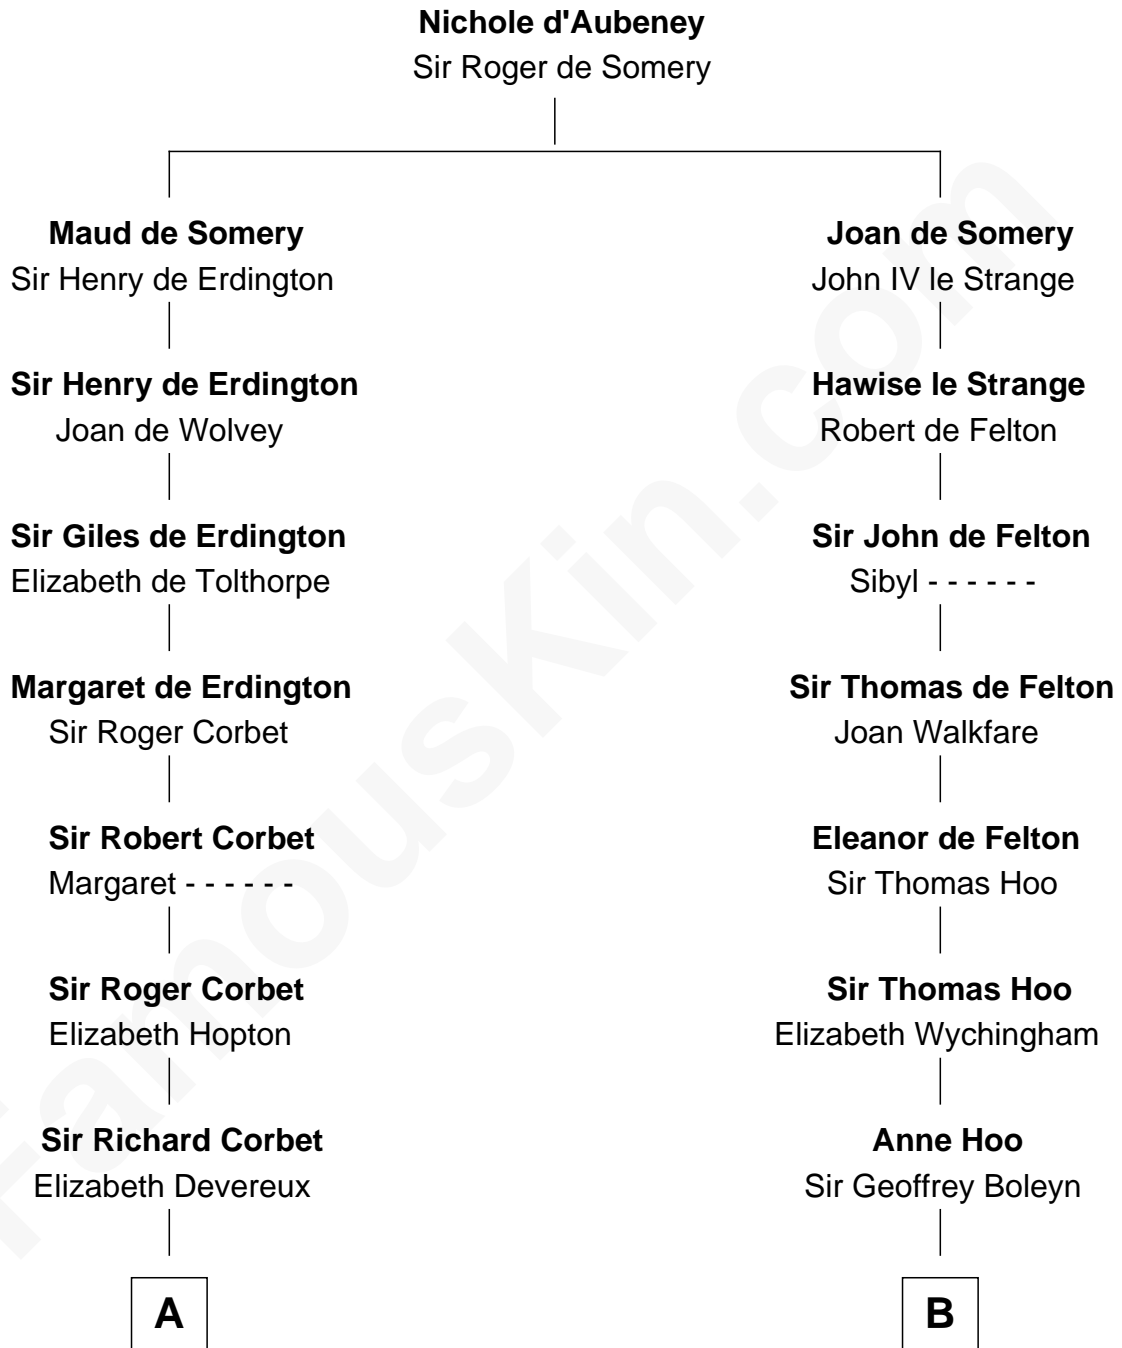

FamousKin.com Relationship Chart of

John Foster Dulles

52nd U.S. Secretary of State

17th cousin 4 times removed of

William Floyd

Signer of the Declaration of Independence

C

—
Joanna Leffingwell

Charles Lathrop

—
Harriet Wadsworth Lathrop

Rev. Miron Winslow

—
Harriet Lathrop Winslow

Rev. John Welsh Dulles

—
Allen Macy Dulles

Edith Foster

—
John Foster Dulles

52nd U.S. Secretary of State

FamousKin.com