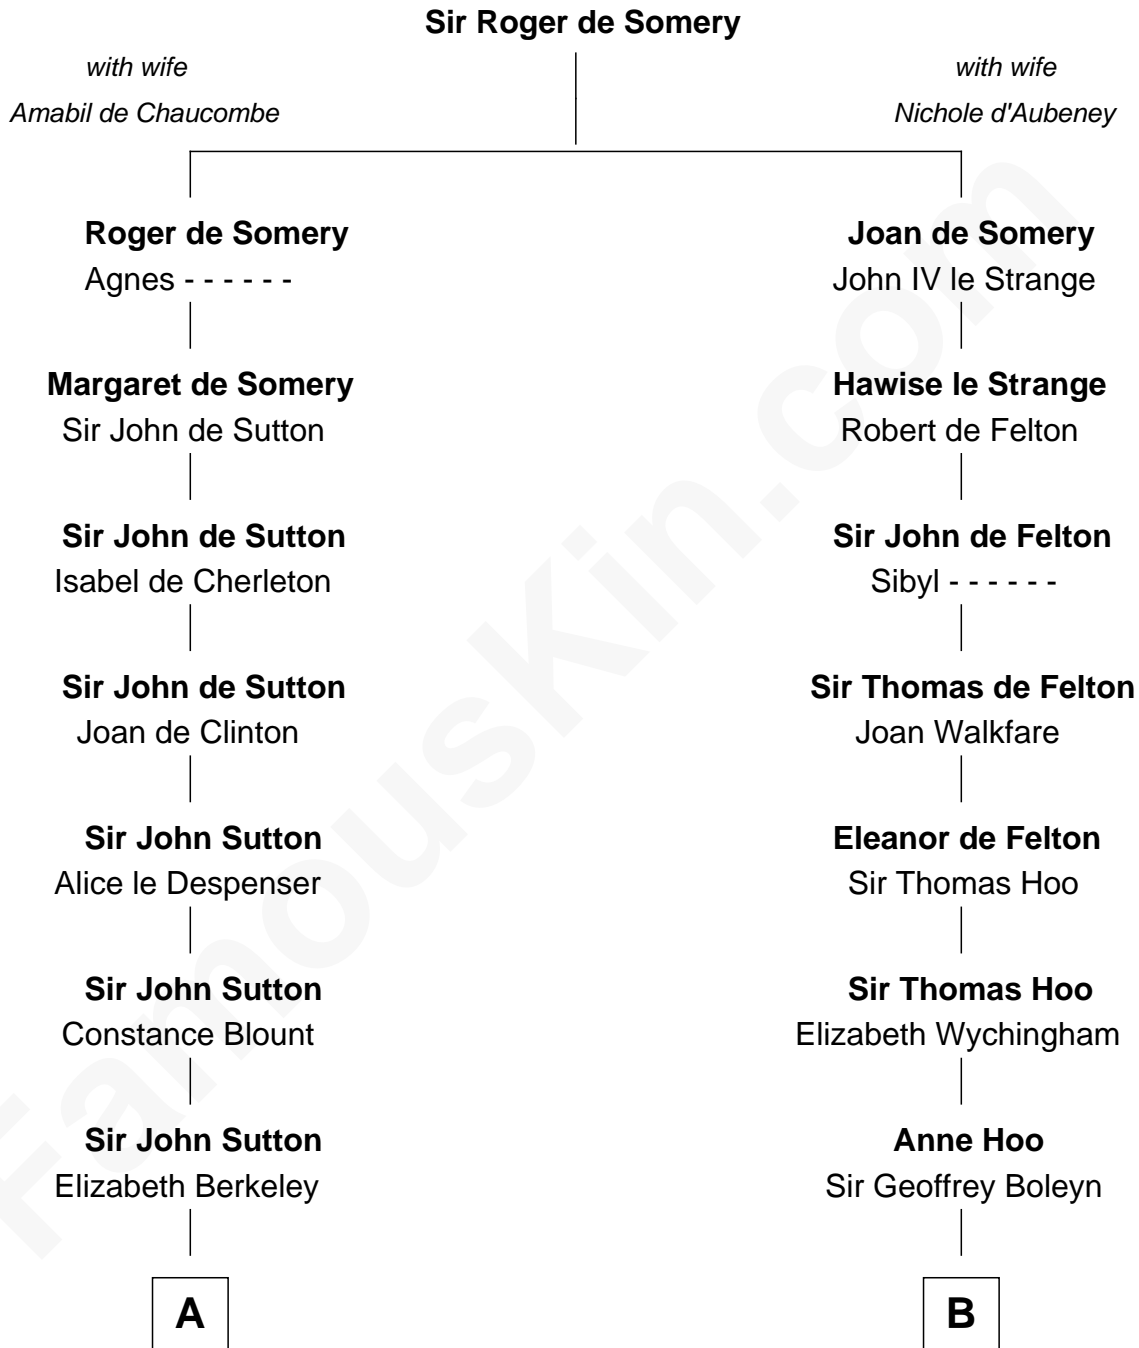

FamousKin.com Relationship Chart of

John Foster Dulles

52nd U.S. Secretary of State

17th cousin 4 times removed of

William Floyd

Signer of the Declaration of Independence

C

—
Joanna Leffingwell

Charles Lathrop

—
Harriet Wadsworth Lathrop

Rev. Miron Winslow

—
Harriet Lathrop Winslow

Rev. John Welsh Dulles

—
Allen Macy Dulles

Edith Foster

—
John Foster Dulles

52nd U.S. Secretary of State

FamousKin.com