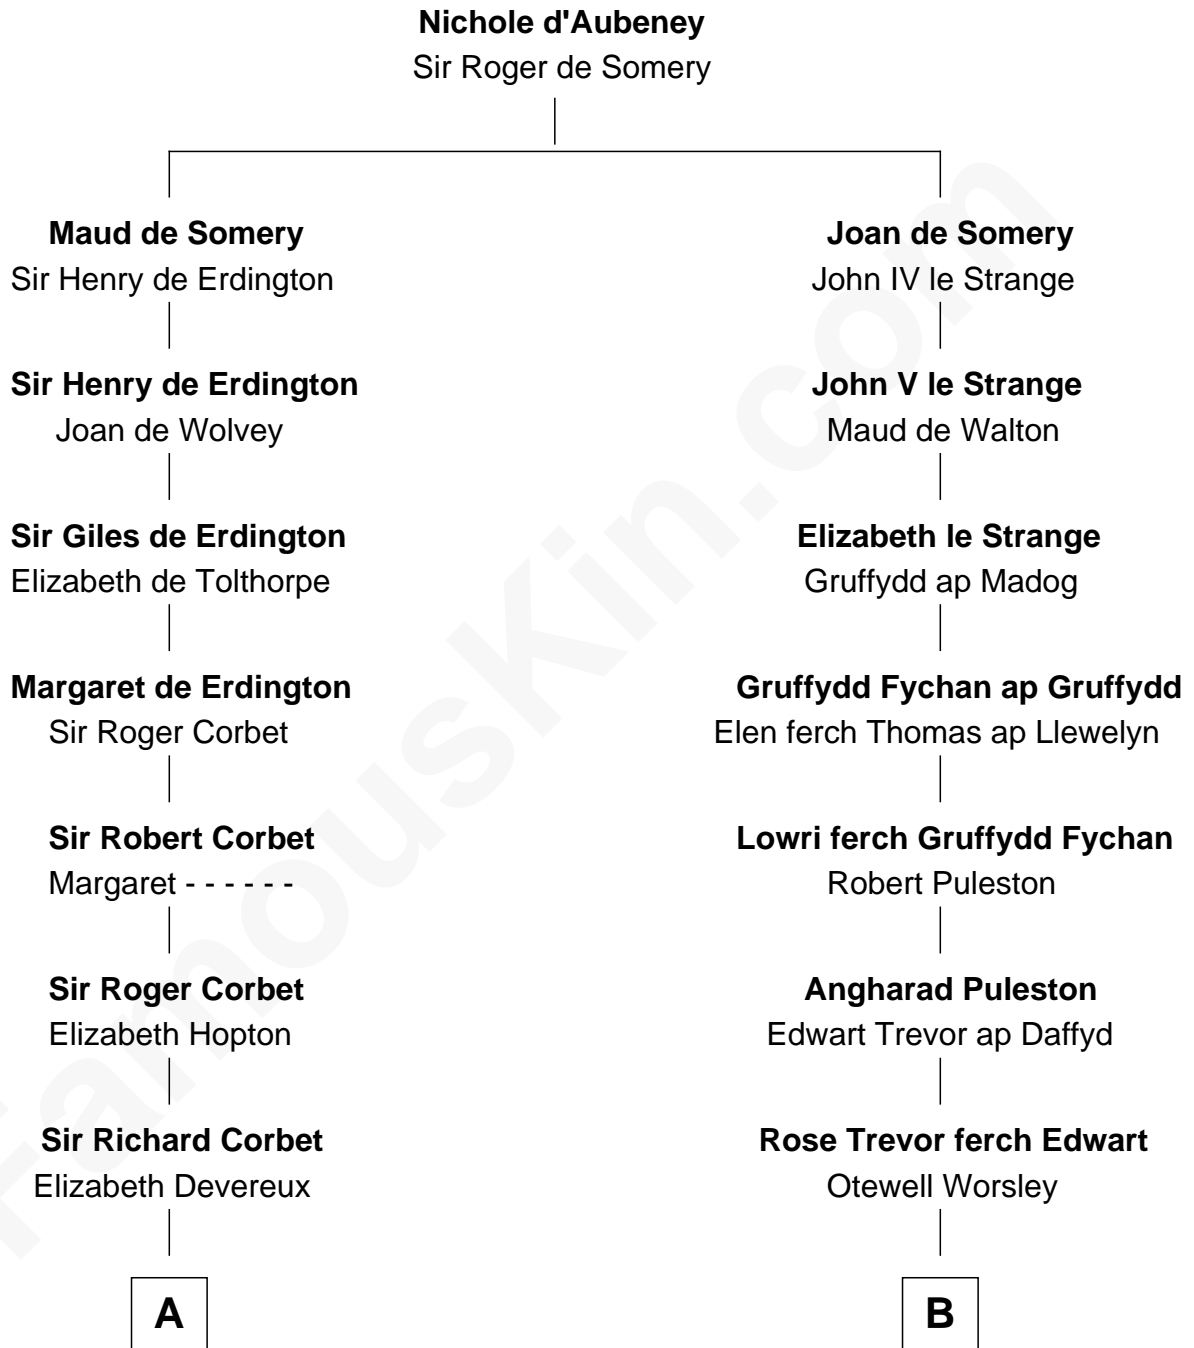

FamousKin.com Relationship Chart of

John Foster Dulles

52nd U.S. Secretary of State

15th cousin 6 times removed of

General William Whipple

Signer of the Declaration of Independence

C

Joanna Leffingwell

Charles Lathrop

Harriet Wadsworth Lathrop

Rev. Miron Winslow

Harriet Lathrop Winslow

Rev. John Welsh Dulles

Allen Macy Dulles

Edith Foster

John Foster Dulles