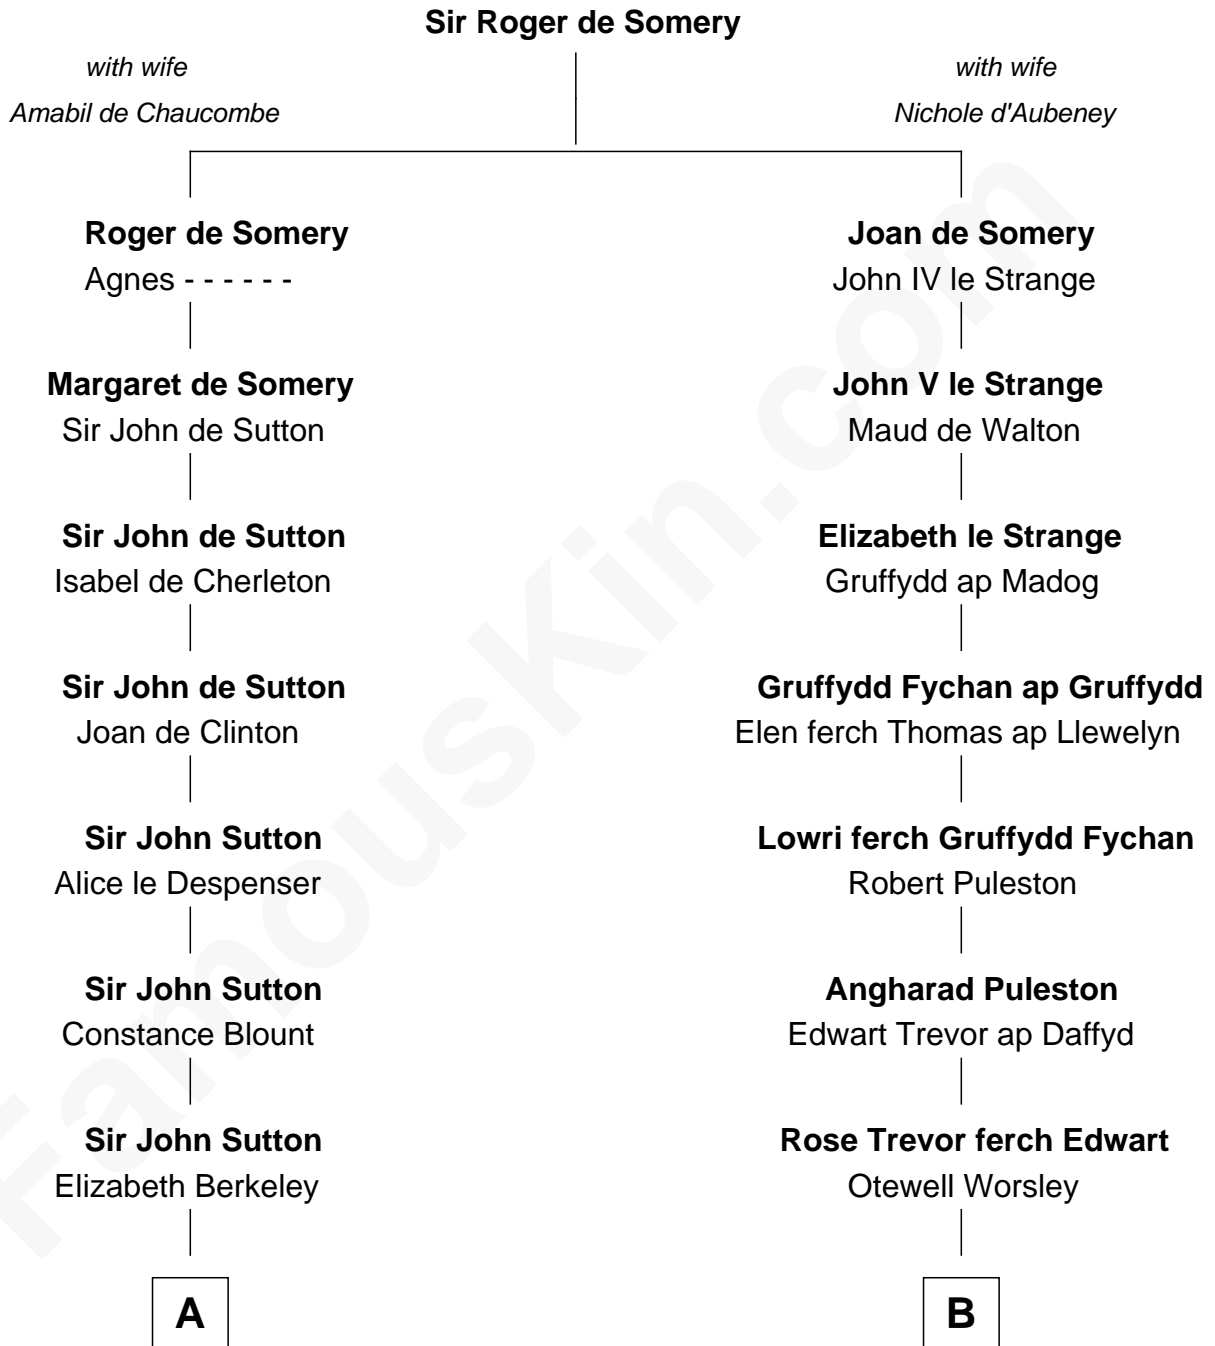

FamousKin.com Relationship Chart of

John Foster Dulles

52nd U.S. Secretary of State

15th cousin 6 times removed of

General William Whipple

Signer of the Declaration of Independence

C

—
Joanna Leffingwell

Charles Lathrop

—
Harriet Wadsworth Lathrop

Rev. Miron Winslow

—
Harriet Lathrop Winslow

Rev. John Welsh Dulles

—
Allen Macy Dulles

Edith Foster

—
John Foster Dulles

52nd U.S. Secretary of State

FamousKin.com