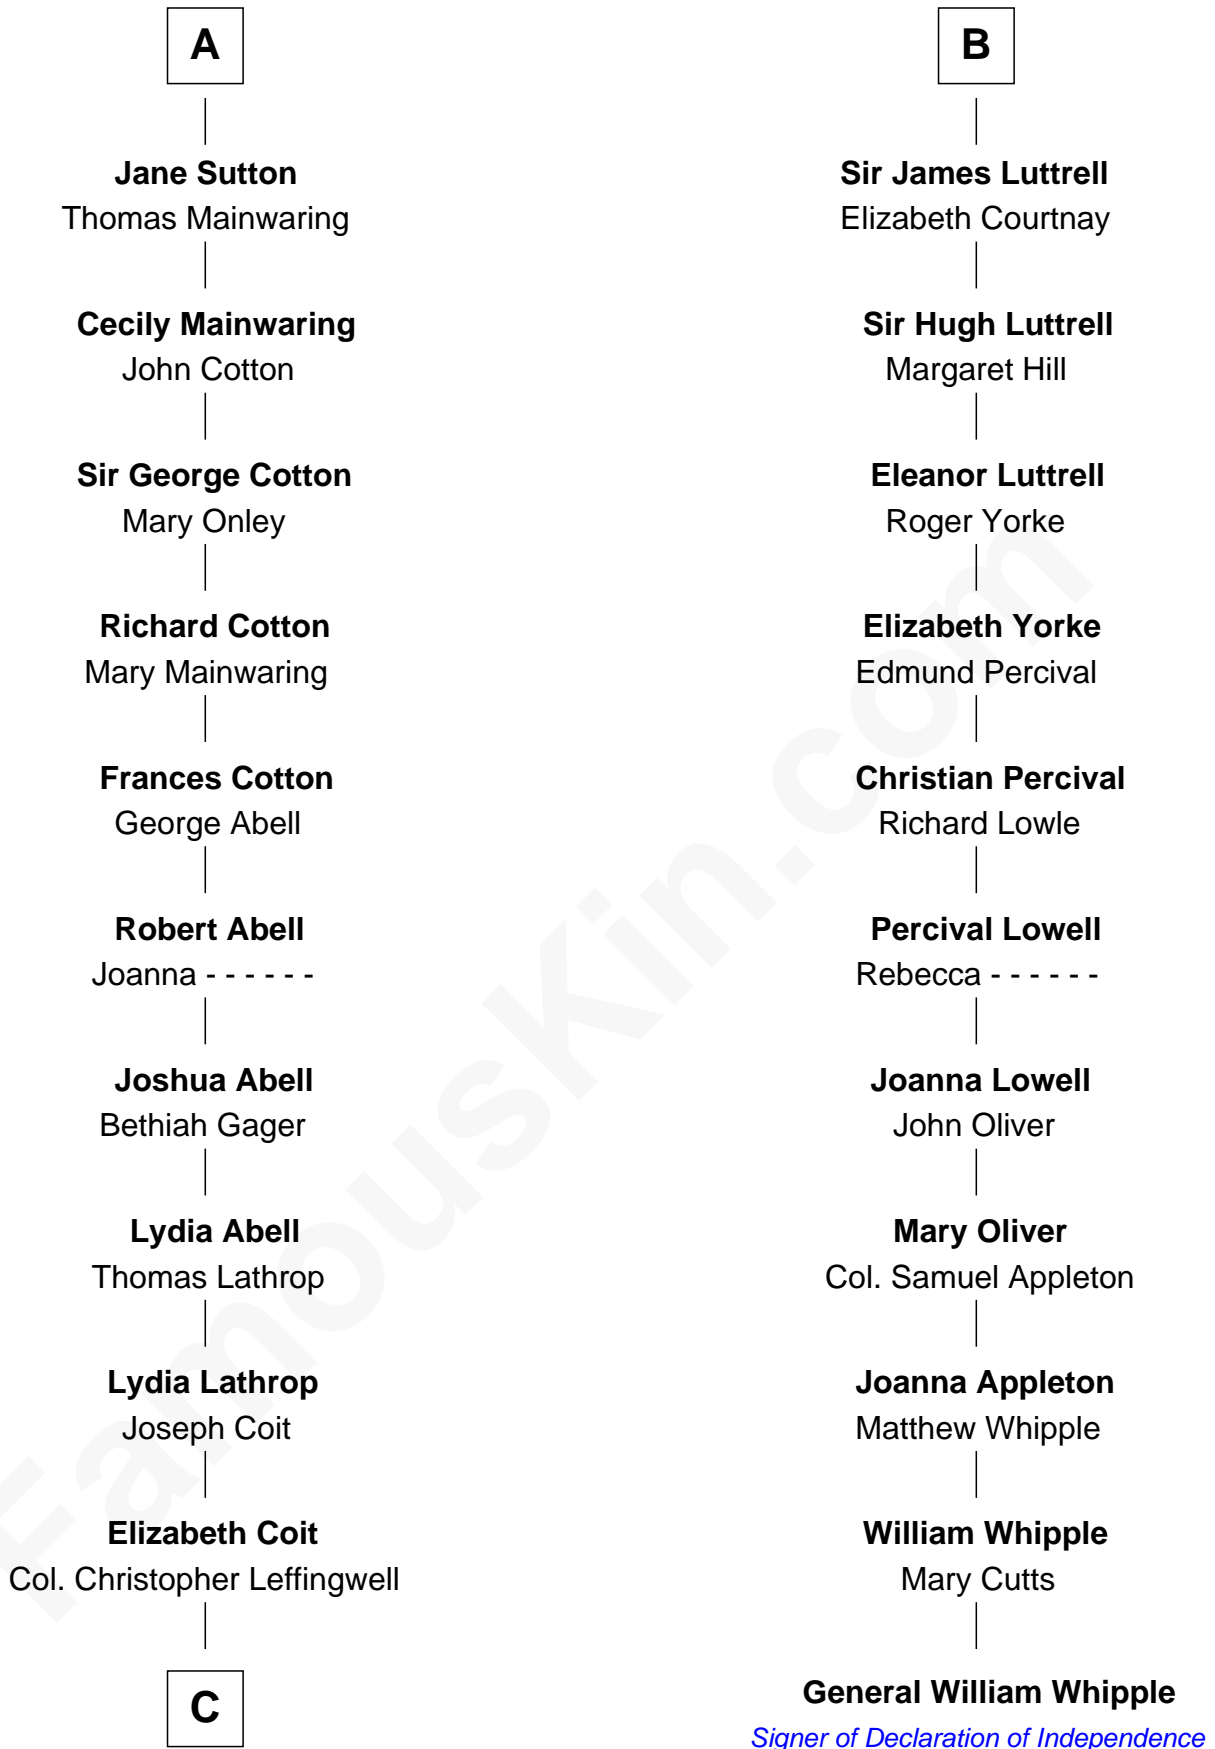

FamousKin.com Relationship Chart of

John Foster Dulles

52nd U.S. Secretary of State

17th cousin 4 times removed of

General William Whipple

Signer of the Declaration of Independence

C

Joanna Leffingwell

Charles Lathrop

Harriet Wadsworth Lathrop

Rev. Miron Winslow

Harriet Lathrop Winslow

Rev. John Welsh Dulles

Allen Macy Dulles

Edith Foster

John Foster Dulles