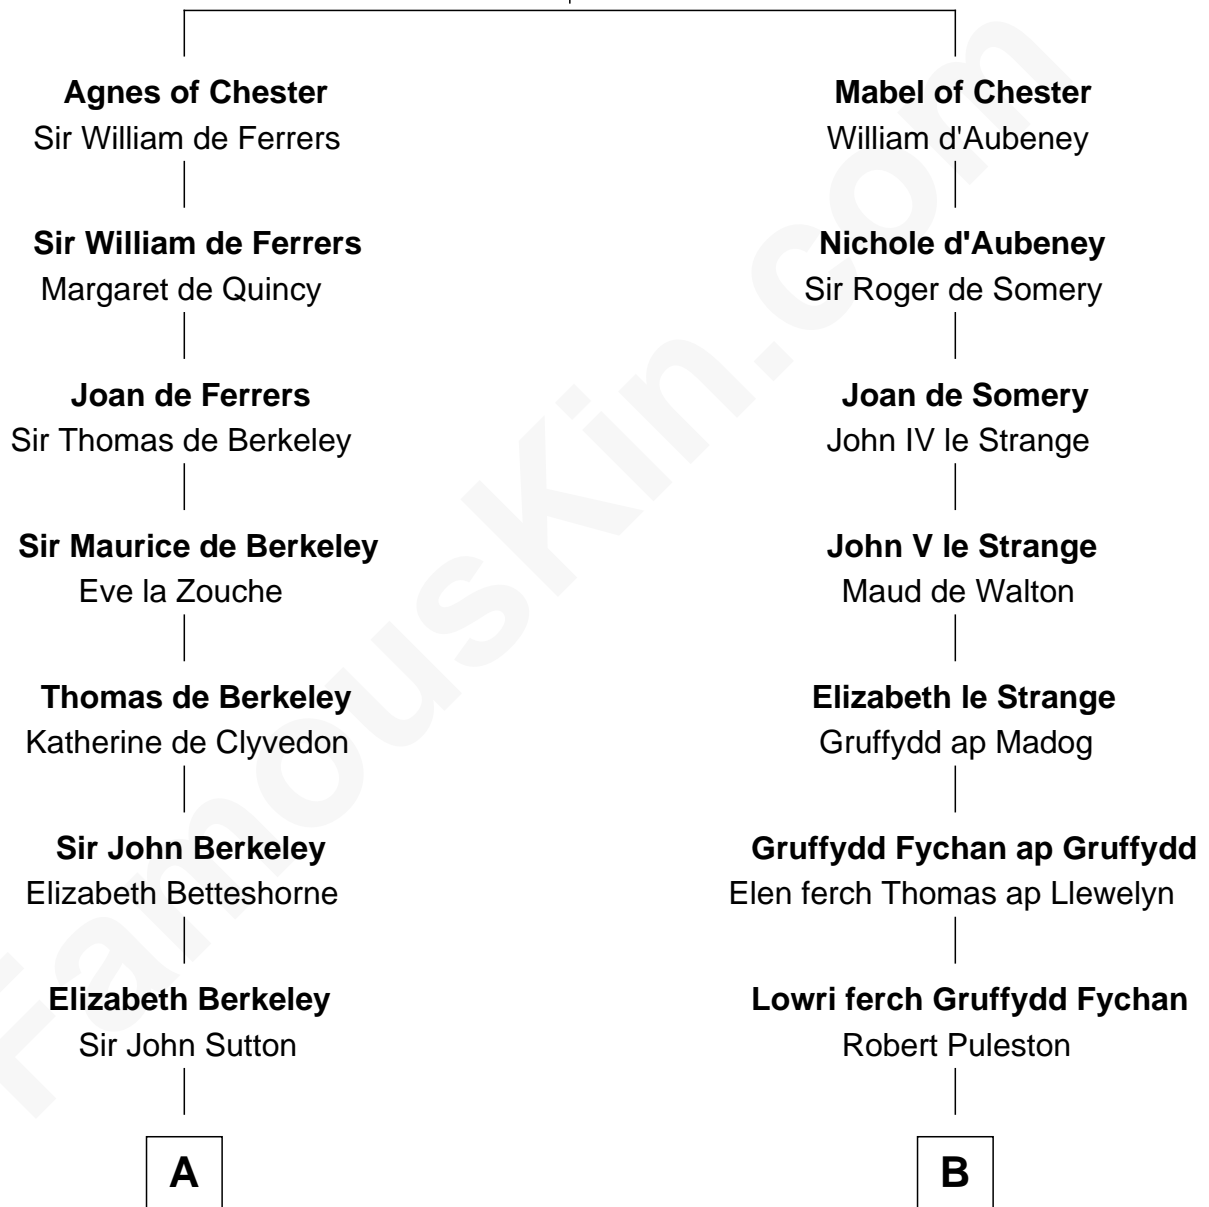

FamousKin.com Relationship Chart of

John Foster Dulles

52nd U.S. Secretary of State

17th cousin 4 times removed of

General William Whipple

Signer of the Declaration of Independence

Hugh de Kevelioc
Bertrade de Montfort