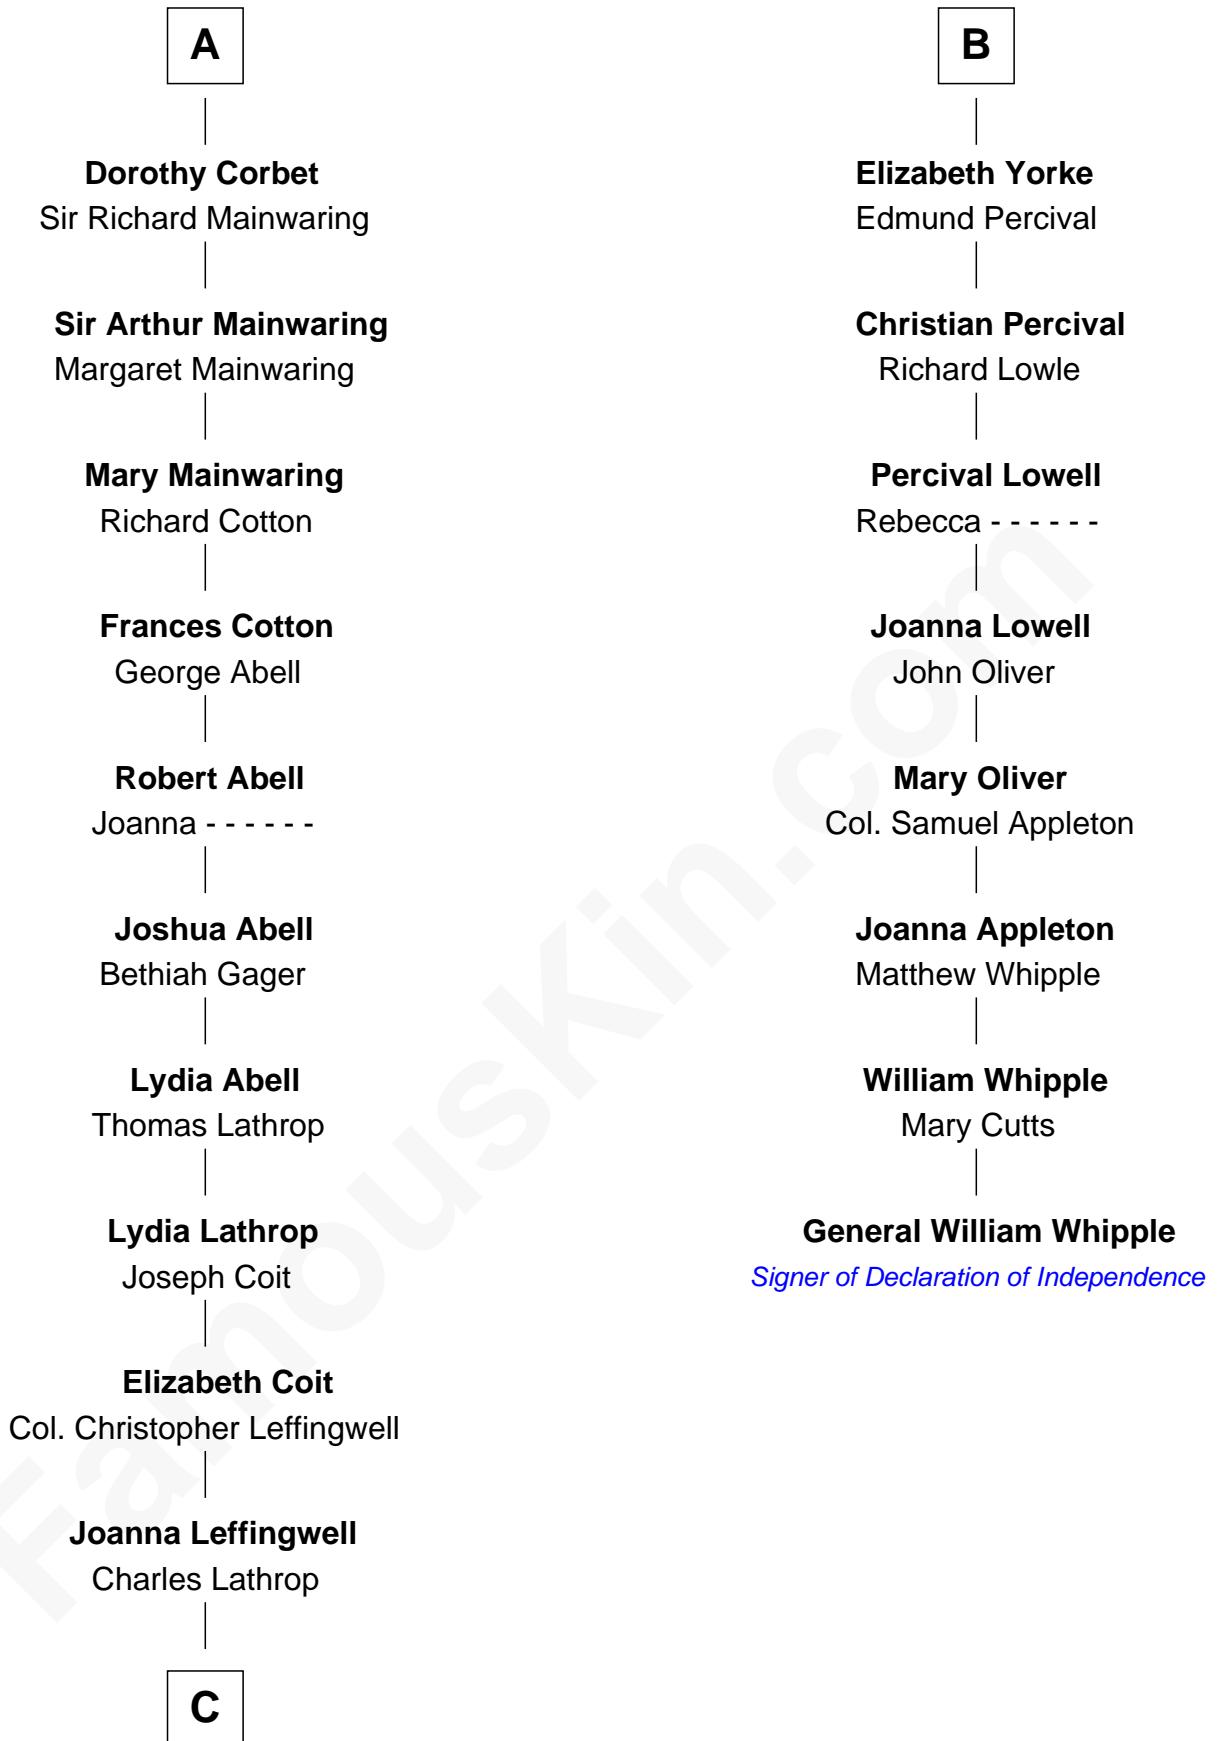

FamousKin.com Relationship Chart of

John Foster Dulles

52nd U.S. Secretary of State

14th cousin 6 times removed of

General William Whipple

Signer of the Declaration of Independence

Humphrey de Bohun
Elizabeth Plantagenet

Eleanor de Bohun
Sir James le Boteler

James le Boteler
Elizabeth Darcy

James Butler
Anne de Welles

James Butler
Joan Beauchamp

Elizabeth Butler
John Talbot

Ann Talbot
Sir Henry Vernon

Elizabeth Vernon
Sir Robert Corbet

A

Margaret de Bohun
Sir Hugh de Courtnay

Elizabeth de Courtnay
Sir Andrew Luttrell

Sir Hugh Luttrell
Catherine de Beaumont

Sir John Luttrell
Margaret Touchet

Sir James Luttrell
Elizabeth Courtnay

Sir Hugh Luttrell
Margaret Hill

Eleanor Luttrell
Roger Yorke

B

FamousKin.com