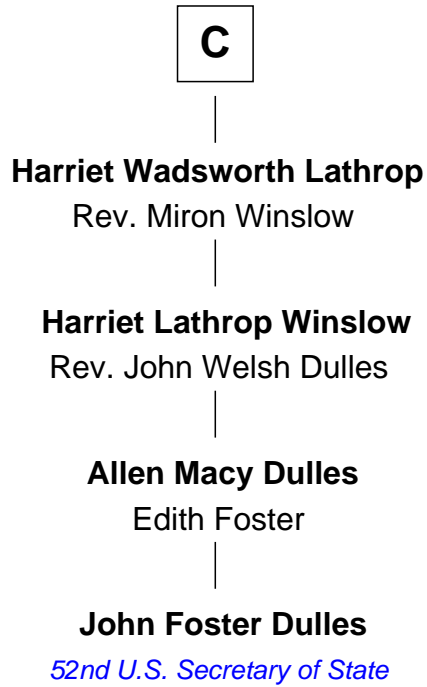

FamousKin.com Relationship Chart of

John Foster Dulles

52nd U.S. Secretary of State

14th cousin 6 times removed of

General William Whipple

Signer of the Declaration of Independence

Humphrey de Bohun
Elizabeth Plantagenet

Eleanor de Bohun
Sir James le Boteler

James le Boteler
Elizabeth Darcy

James Butler
Anne de Welles

James Butler
Joan Beauchamp

Elizabeth Butler
John Talbot

Ann Talbot
Sir Henry Vernon

Elizabeth Vernon
Sir Robert Corbet

A

Margaret de Bohun
Sir Hugh de Courtnay

Elizabeth de Courtnay
Sir Andrew Luttrell

Sir Hugh Luttrell
Catherine de Beaumont

Sir John Luttrell
Margaret Touchet

Sir James Luttrell
Elizabeth Courtnay

Sir Hugh Luttrell
Margaret Hill

Eleanor Luttrell
Roger Yorke

B

FamousKin.com