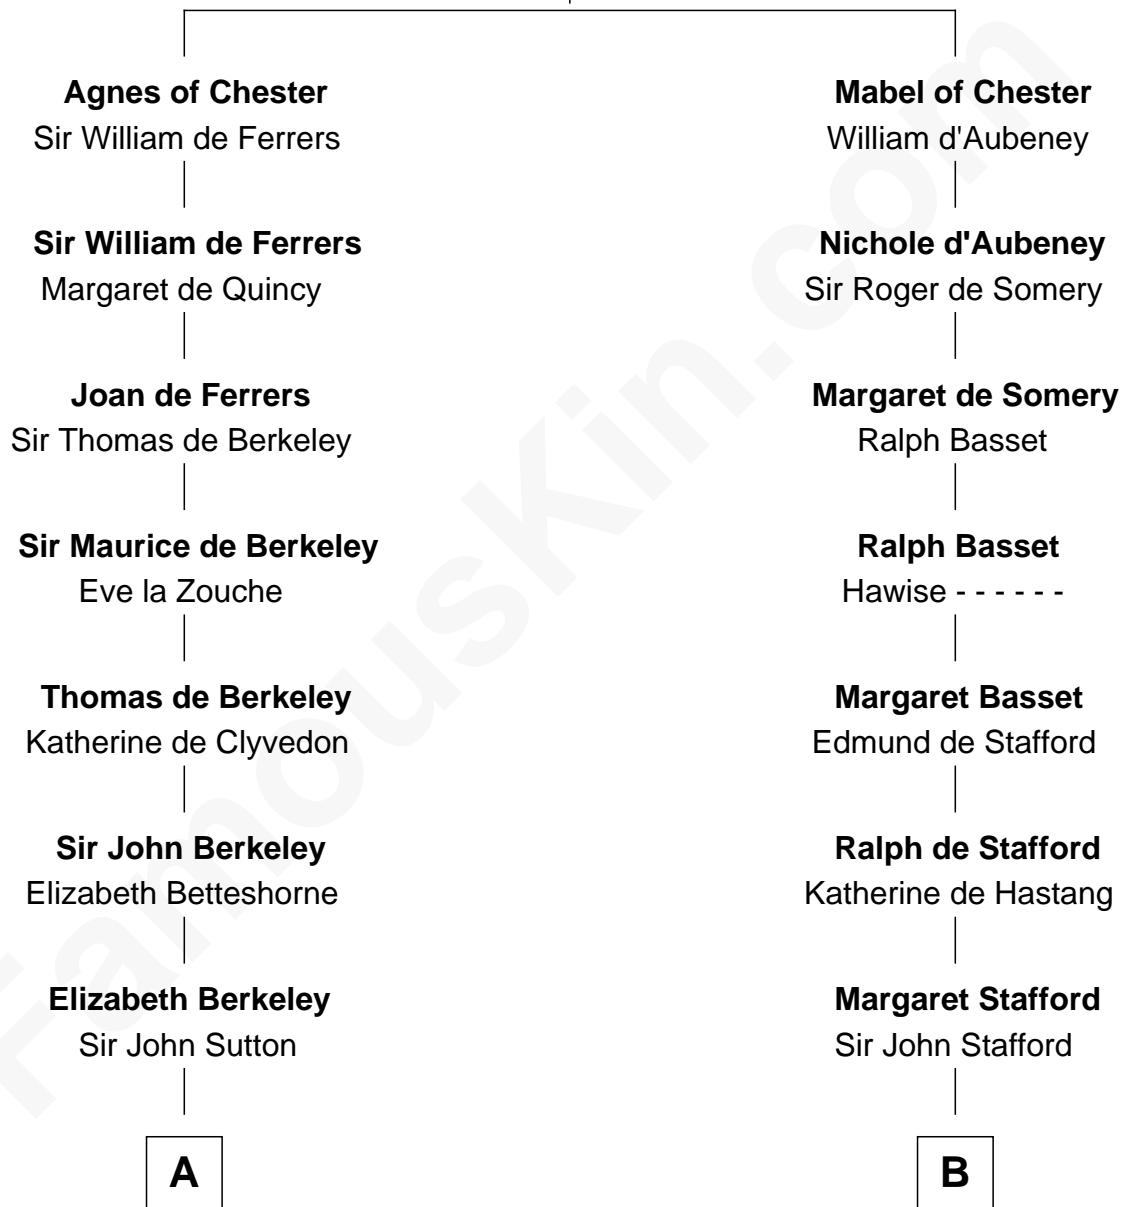

FamousKin.com Relationship Chart of

John Foster Dulles

52nd U.S. Secretary of State

20th cousin 1 time removed of

Robert Townsend

Member of the Culper Spy Ring during the American Revolution

Hugh de Kevelioc
Bertrade de Montfort

C

Joanna Leffingwell

Charles Lathrop

Harriet Wadsworth Lathrop

Rev. Miron Winslow

Harriet Lathrop Winslow

Rev. John Welsh Dulles

Allen Macy Dulles