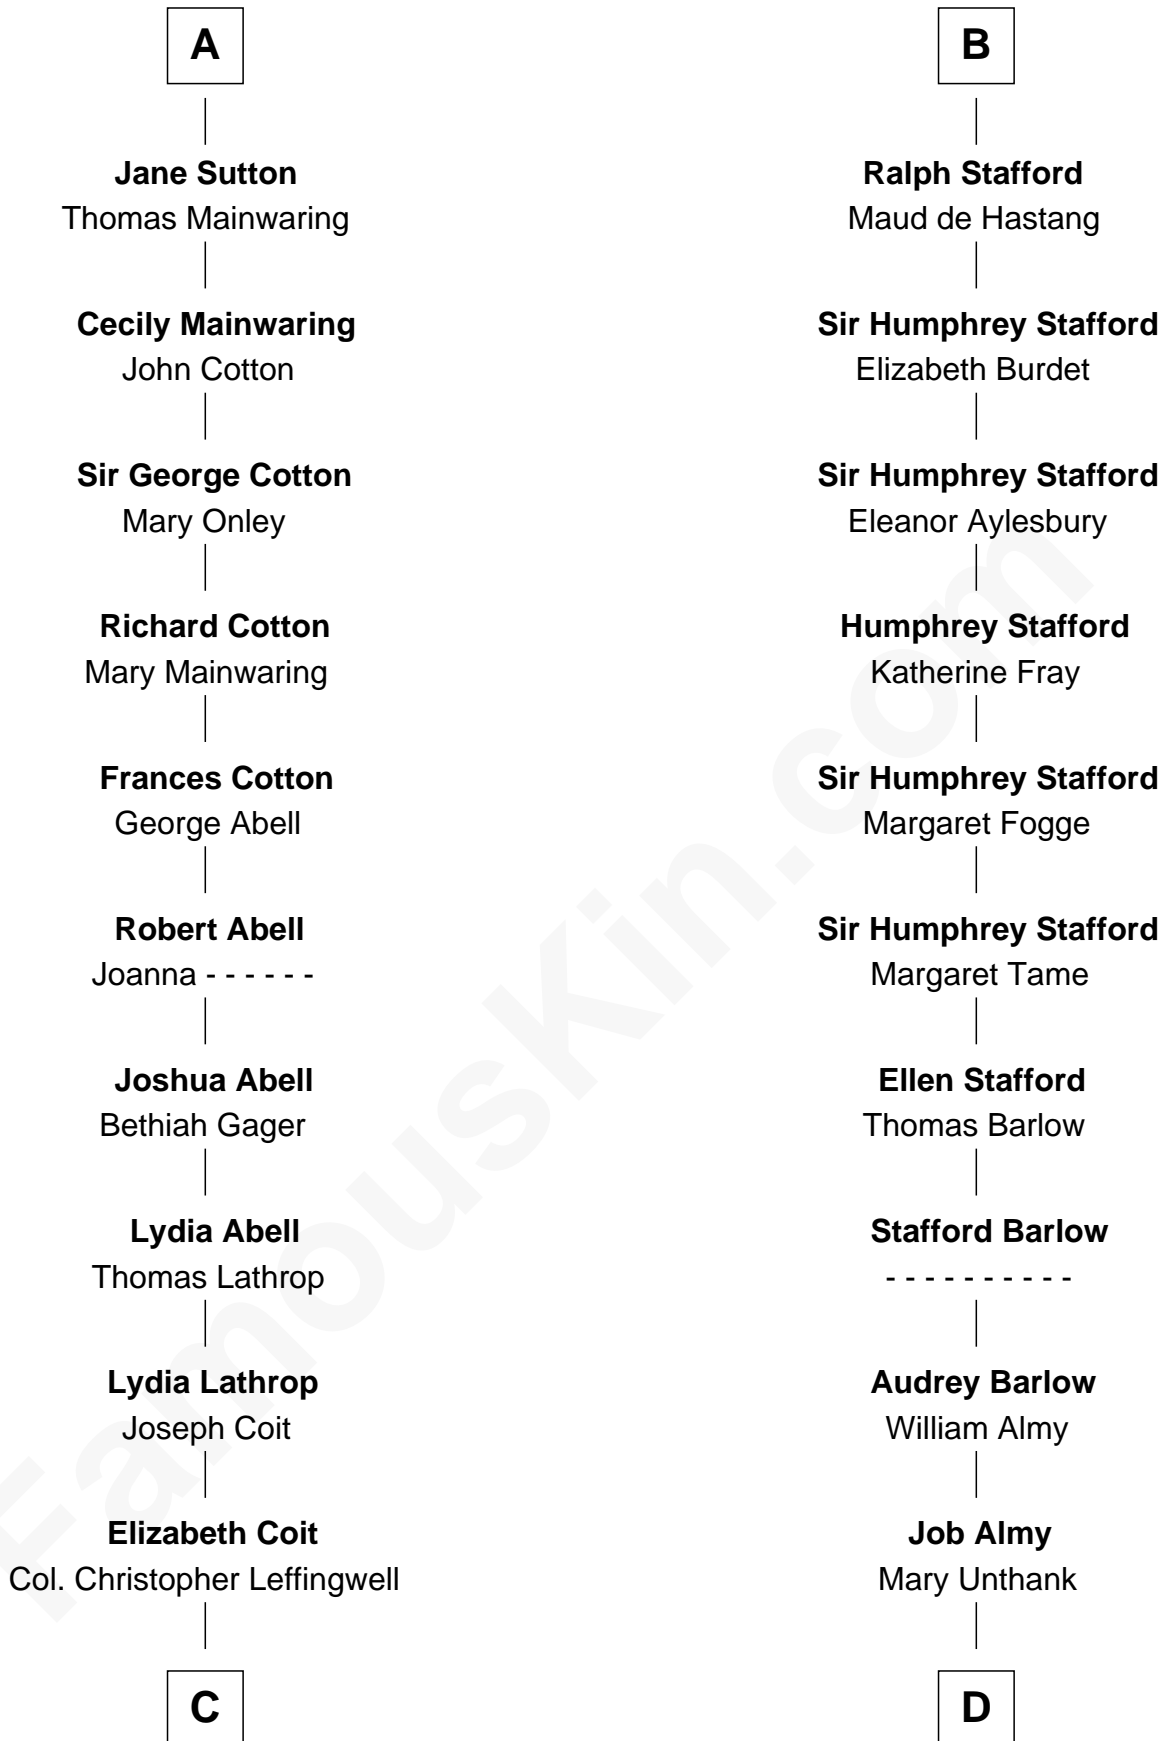

FamousKin.com Relationship Chart of

John Foster Dulles

52nd U.S. Secretary of State

20th cousin 1 time removed of

Robert Townsend

Member of the Culper Spy Ring during the American Revolution

Hugh de Kevelioc
Bertrade de Montfort