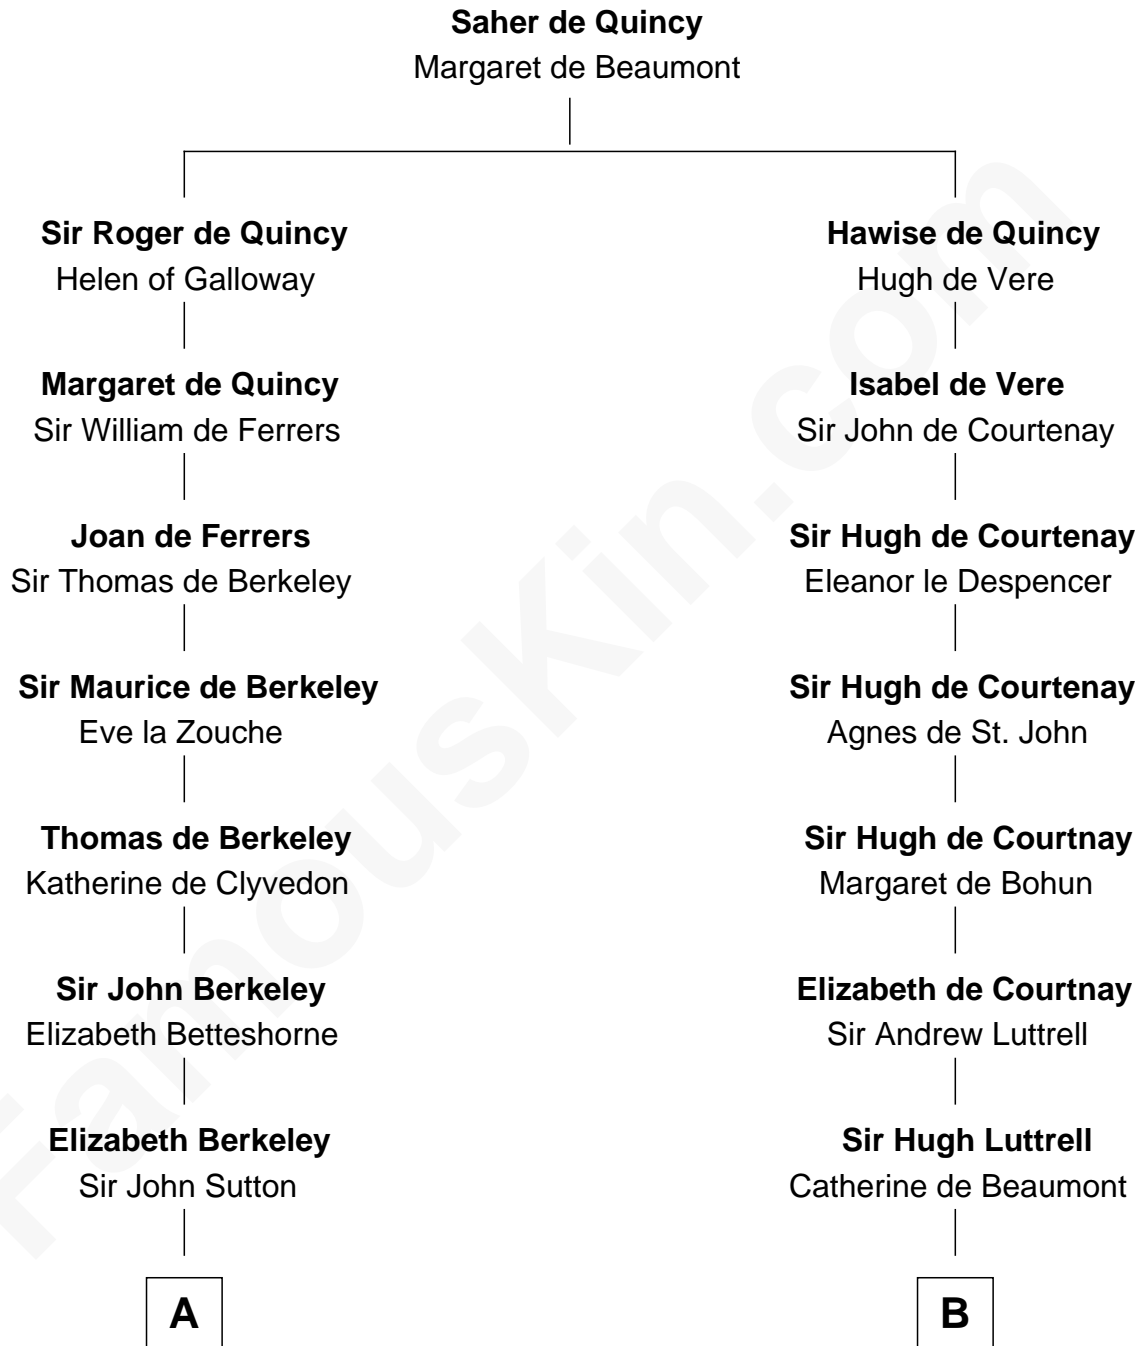

FamousKin.com Relationship Chart of

John Foster Dulles

52nd U.S. Secretary of State

17th cousin 4 times removed of

Caleb Brewster

Member of the Culper Spy Ring during the American Revolution

C

—
Joanna Leffingwell

Charles Lathrop

—
Harriet Wadsworth Lathrop

Rev. Miron Winslow

—
Harriet Lathrop Winslow

Rev. John Welsh Dulles

—
Allen Macy Dulles

Edith Foster

—
John Foster Dulles

52nd U.S. Secretary of State

FamousKin.com