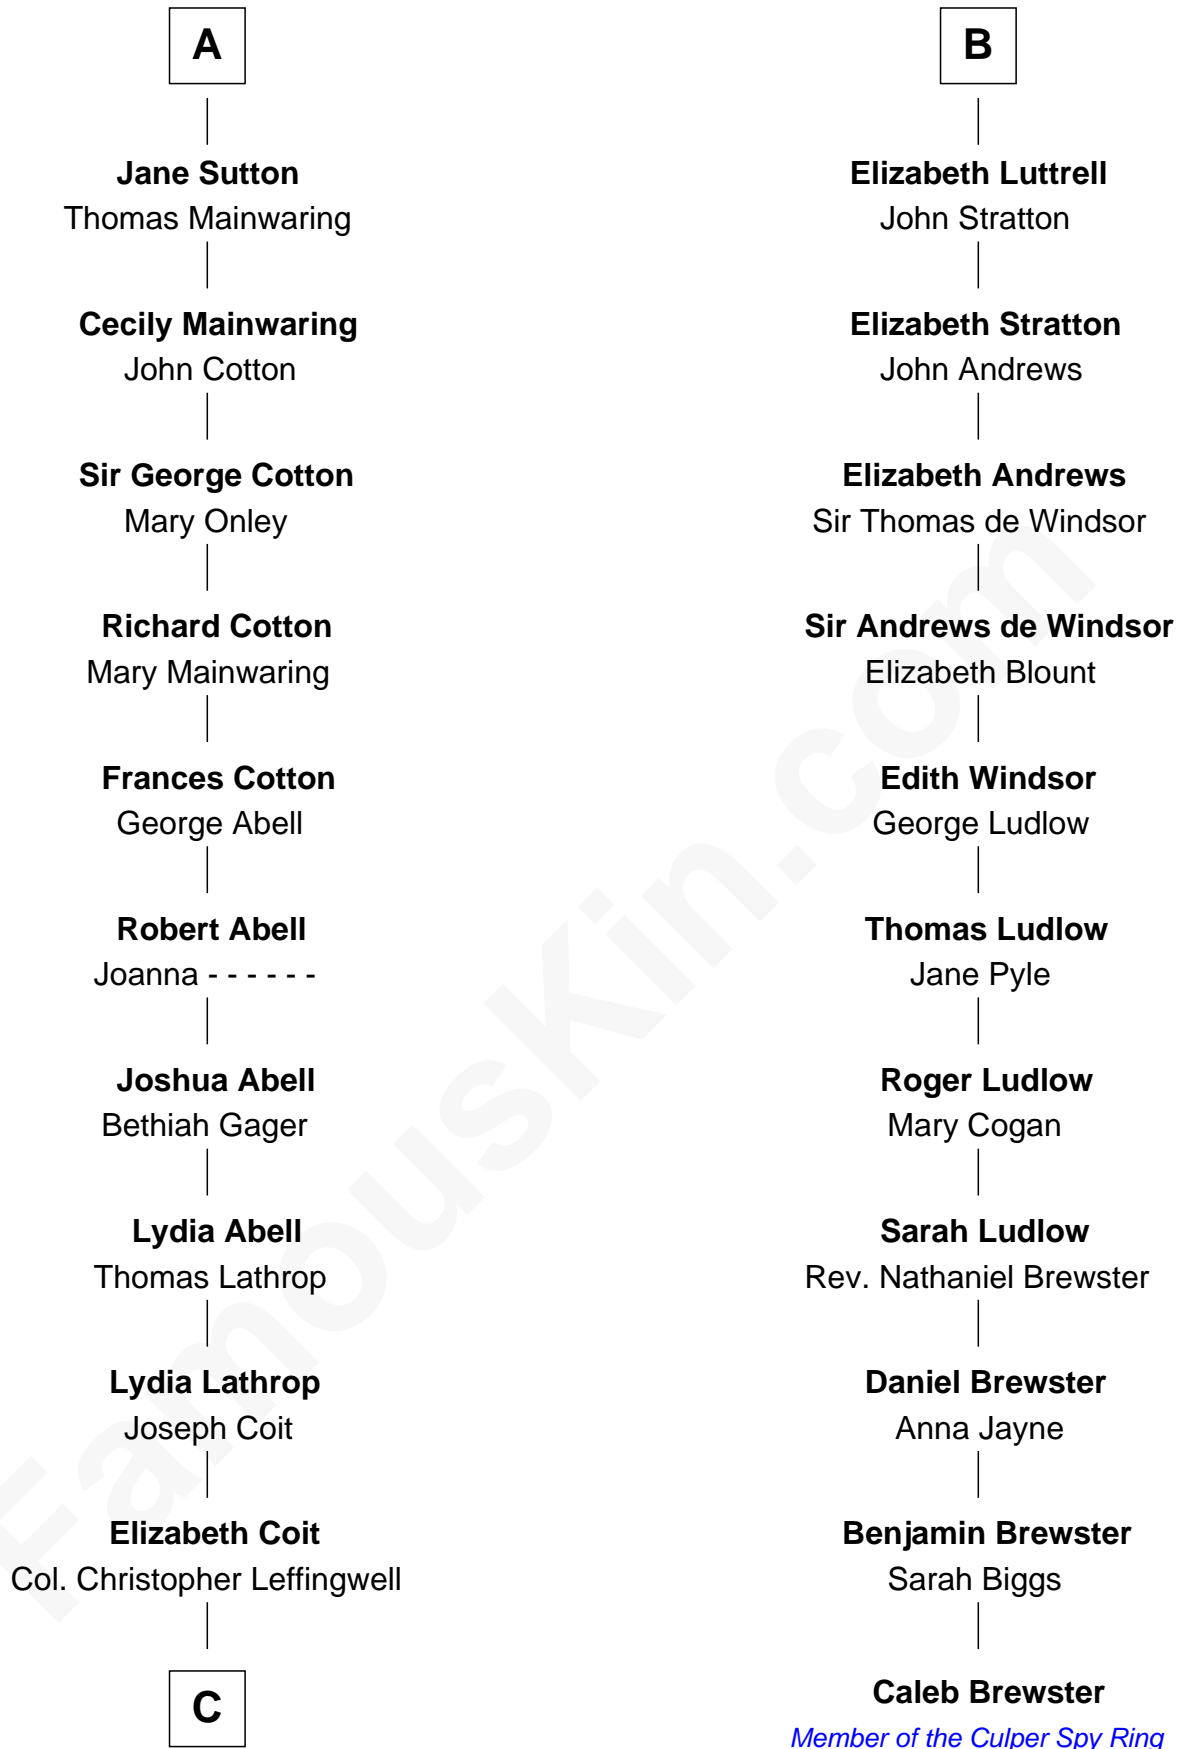

FamousKin.com Relationship Chart of

John Foster Dulles

52nd U.S. Secretary of State

17th cousin 4 times removed of

Caleb Brewster

Member of the Culper Spy Ring during the American Revolution

C

—
Joanna Leffingwell

Charles Lathrop

—
Harriet Wadsworth Lathrop

Rev. Miron Winslow

—
Harriet Lathrop Winslow

Rev. John Welsh Dulles

—
Allen Macy Dulles

Edith Foster

—
John Foster Dulles

52nd U.S. Secretary of State

FamousKin.com