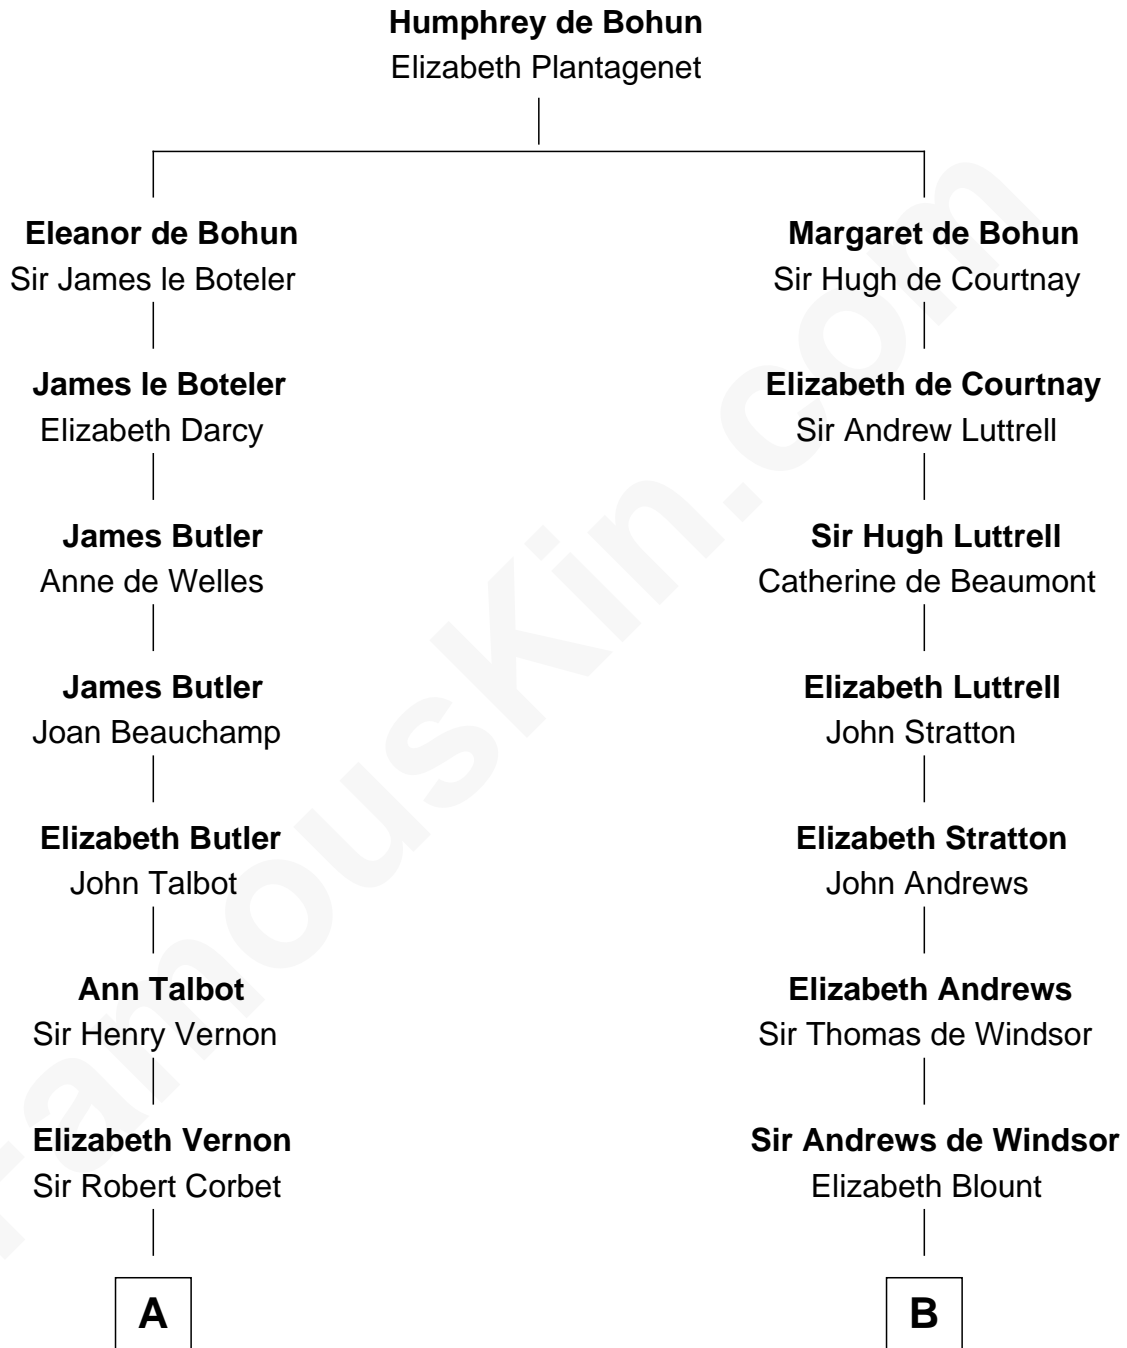

FamousKin.com Relationship Chart of

John Foster Dulles

52nd U.S. Secretary of State

13th cousin 7 times removed of

Caleb Brewster

Member of the Culper Spy Ring during the American Revolution

C

—
Harriet Wadsworth Lathrop

Rev. Miron Winslow

—
Harriet Lathrop Winslow

Rev. John Welsh Dulles

—
Allen Macy Dulles

Edith Foster

—
John Foster Dulles

52nd U.S. Secretary of State

FamousKin.com