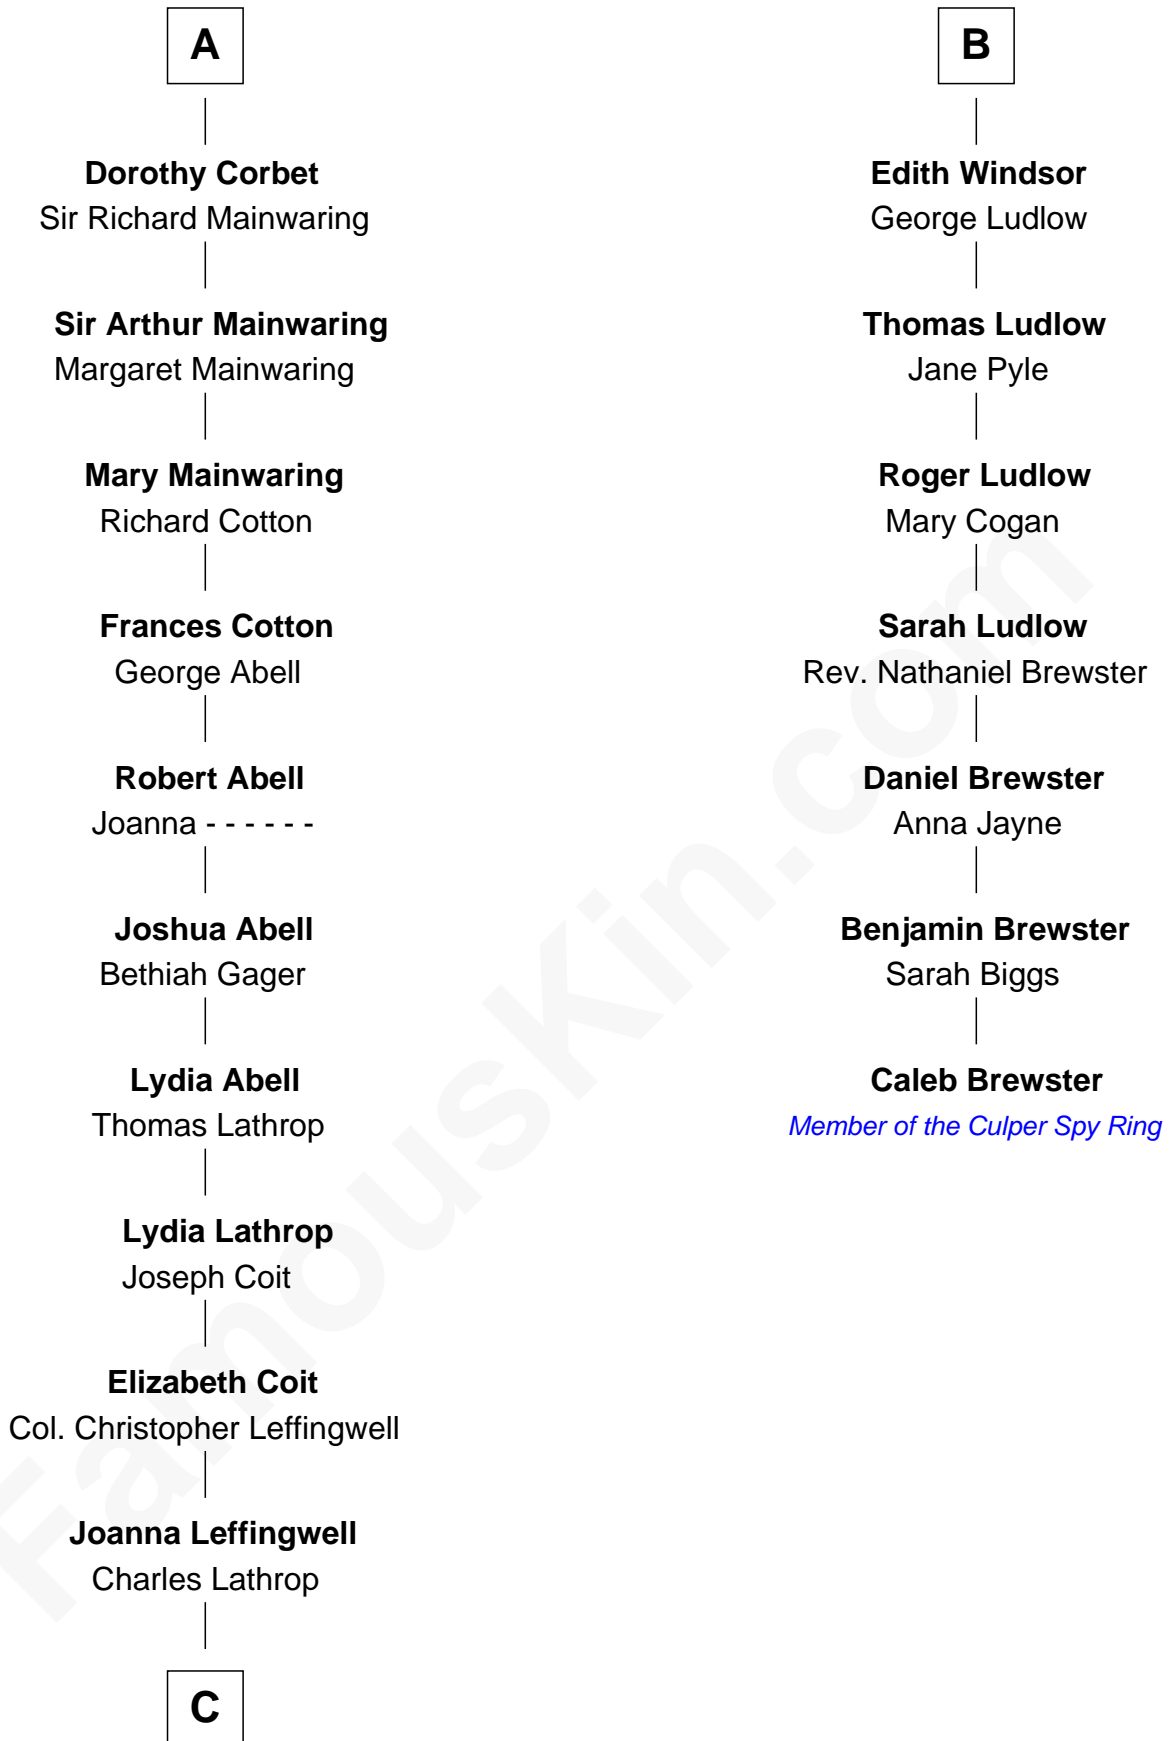

FamousKin.com Relationship Chart of

John Foster Dulles

52nd U.S. Secretary of State

13th cousin 7 times removed of

Caleb Brewster

Member of the Culper Spy Ring during the American Revolution

C

—
Harriet Wadsworth Lathrop

Rev. Miron Winslow

—
Harriet Lathrop Winslow

Rev. John Welsh Dulles

—
Allen Macy Dulles

Edith Foster

—
John Foster Dulles

52nd U.S. Secretary of State

FamousKin.com