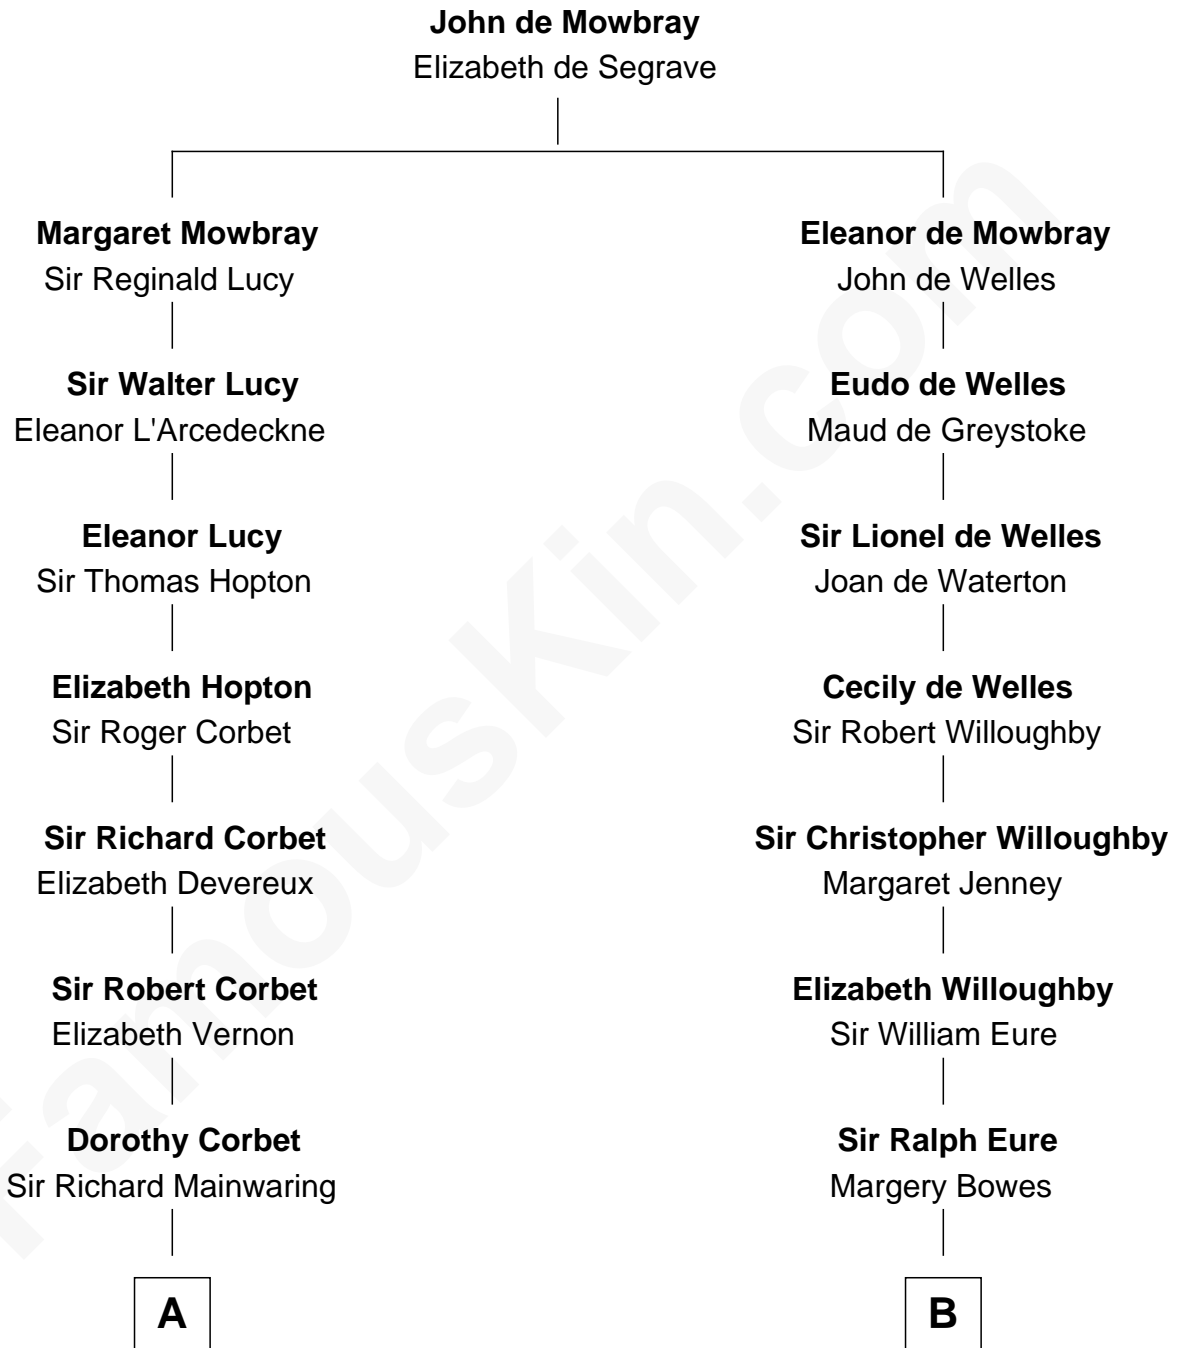

FamousKin.com Relationship Chart of

John Foster Dulles

52nd U.S. Secretary of State

19th cousin of

Sandra Day O'Connor

First Female U.S. Supreme Court Justice

C

Harriet Lathrop Winslow
Rev. John Welsh Dulles

Allen Macy Dulles
Edith Foster

John Foster Dulles
52nd U.S. Secretary of State

D

Henry Clay Day
Alice Edith Hilton

Henry R. Day
Ada Mae Wilkey

Sandra Day O'Connor
U.S. Supreme Court Justice

FamousKin.com