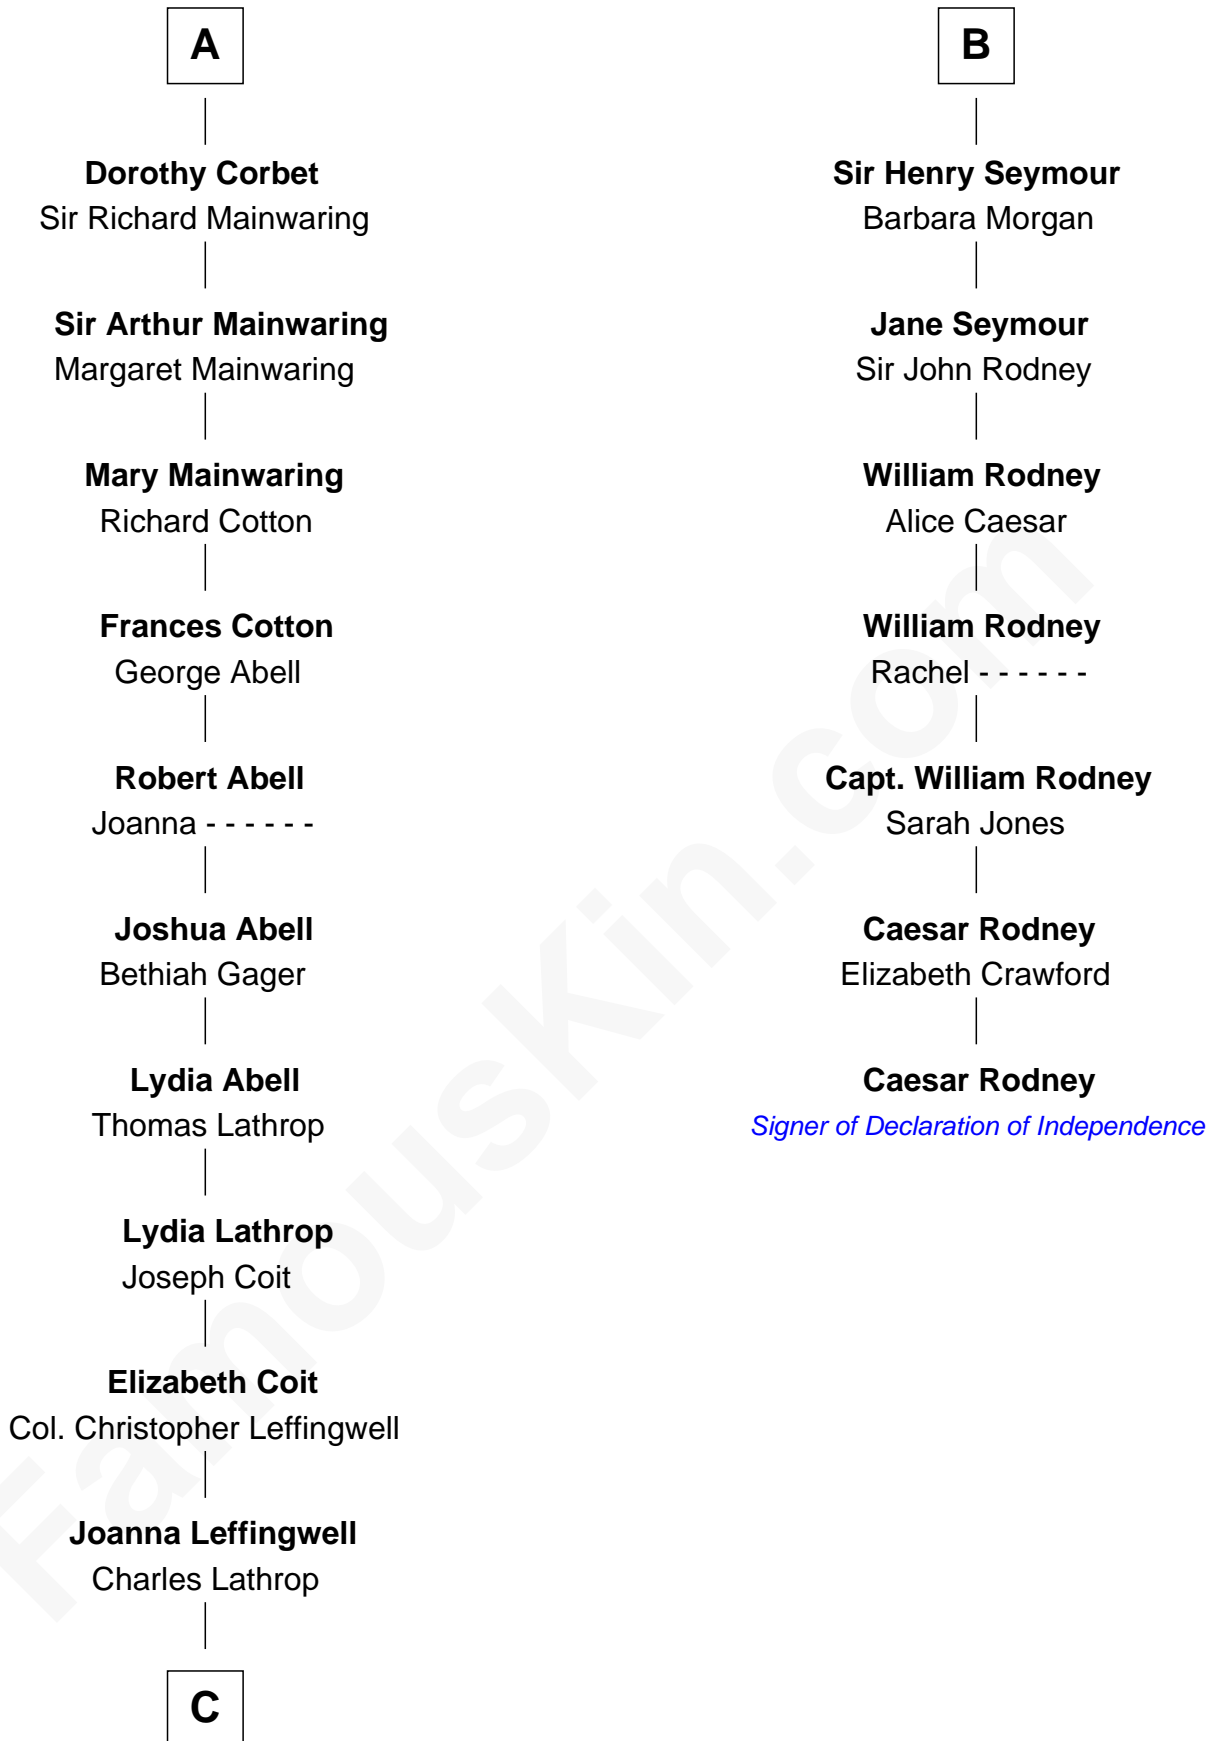

## Relationship Chart of

**John Foster Dulles**

*52nd U.S. Secretary of State*

13th cousin 7 times removed of

**Caesar Rodney**

*Signer of the Declaration of Independence*

**Henry Plantagenet**

Maud de Chaworth

**C**

—  
**Harriet Wadsworth Lathrop**

Rev. Miron Winslow

—  
**Harriet Lathrop Winslow**

Rev. John Welsh Dulles

—  
**Allen Macy Dulles**

Edith Foster

—  
**John Foster Dulles**