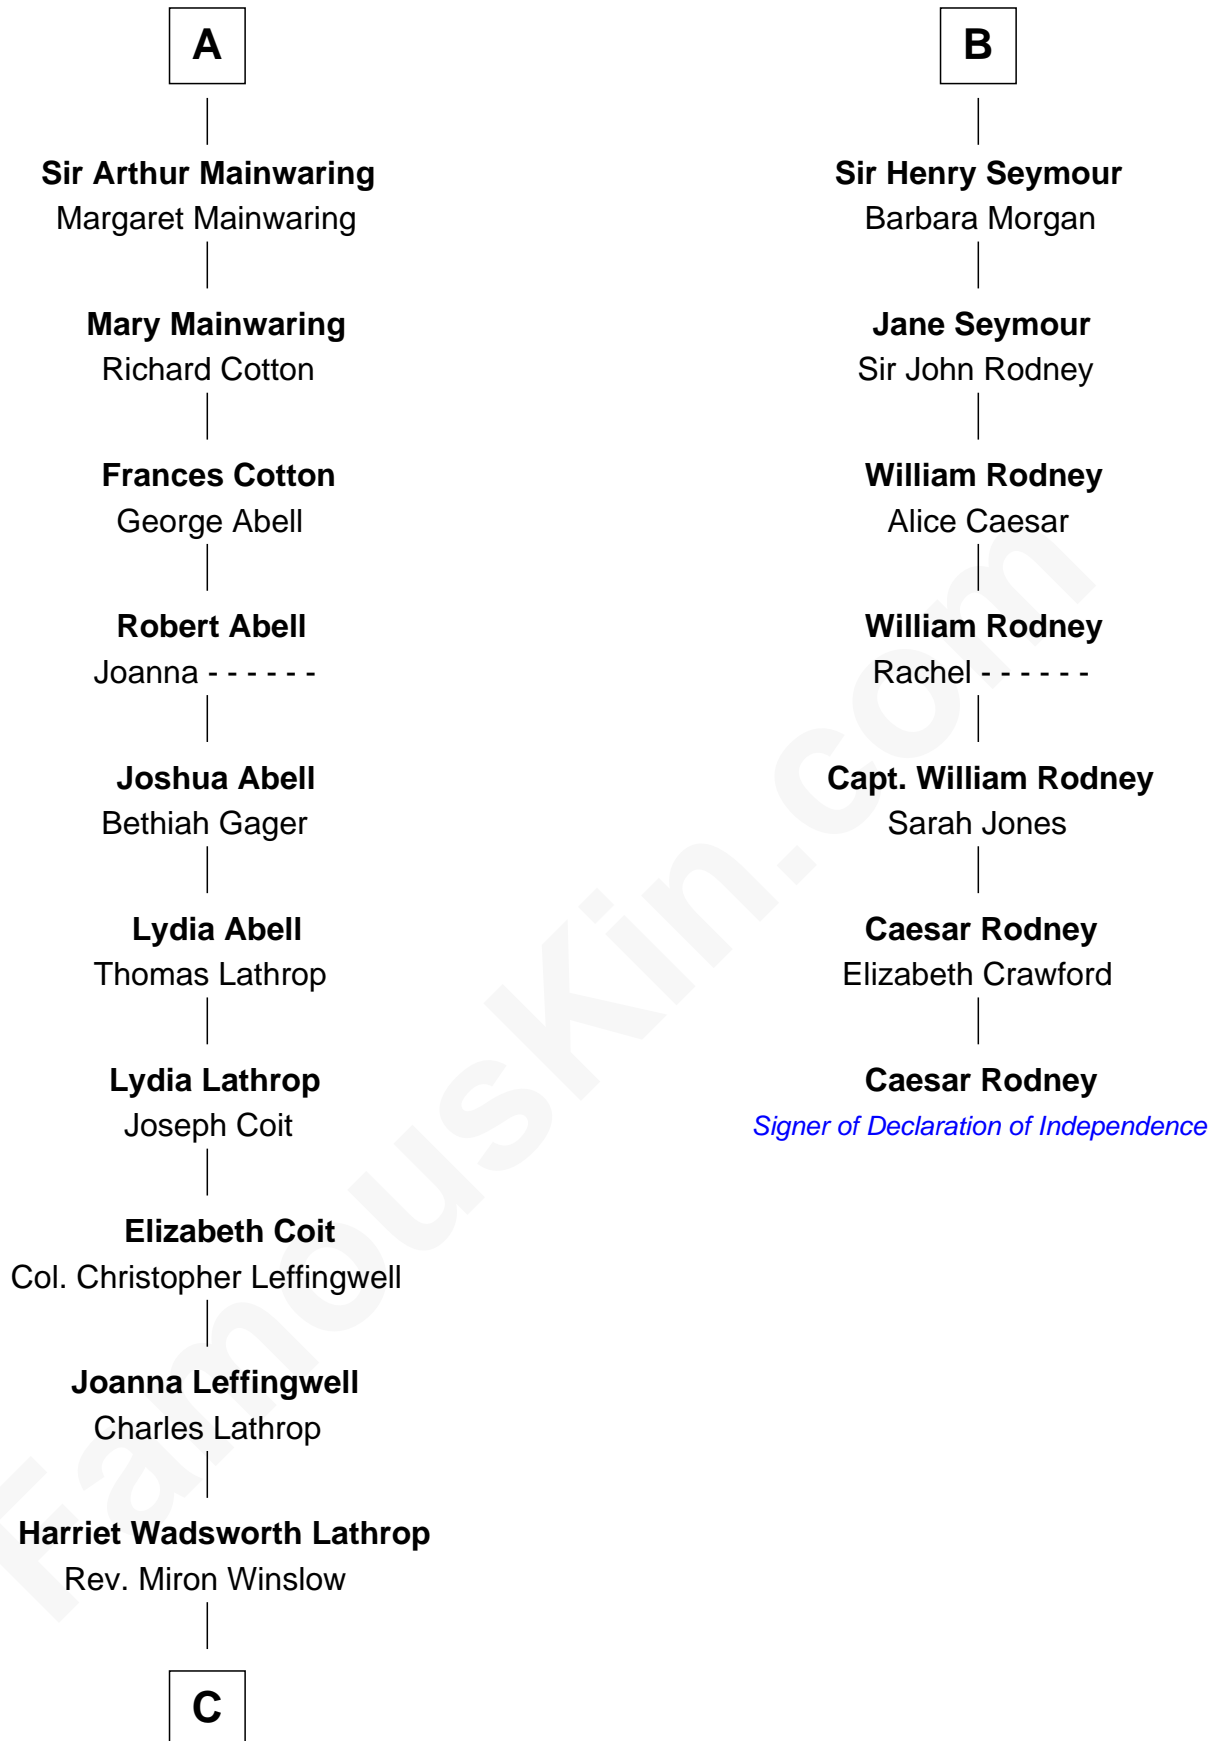

FamousKin.com Relationship Chart of

John Foster Dulles

52nd U.S. Secretary of State

13th cousin 6 times removed of

Caesar Rodney

Signer of the Declaration of Independence

C

Harriet Lathrop Winslow

Rev. John Welsh Dulles

Allen Macy Dulles

Edith Foster

John Foster Dulles

52nd U.S. Secretary of State

FamousKin.com