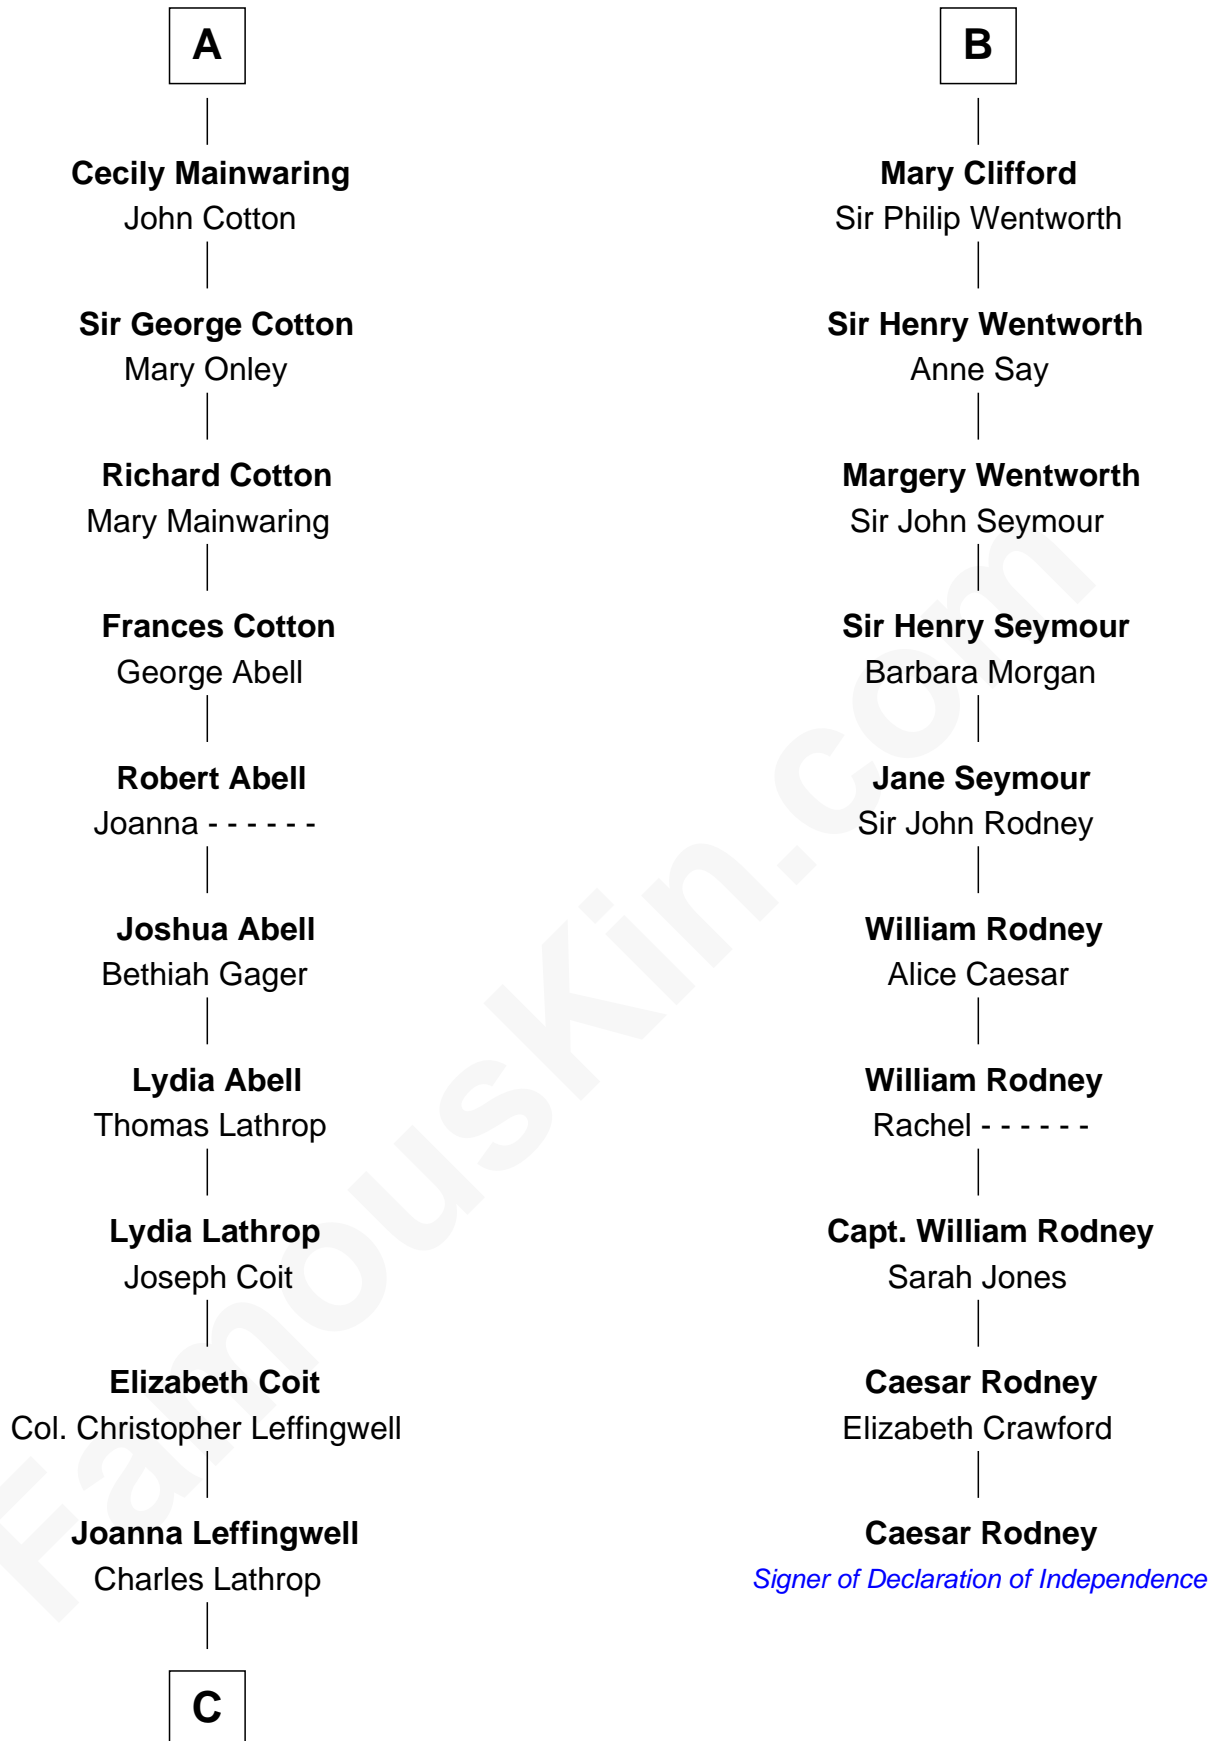

FamousKin.com Relationship Chart of

John Foster Dulles

52nd U.S. Secretary of State

16th cousin 4 times removed of

Caesar Rodney

Signer of the Declaration of Independence

C

—
Harriet Wadsworth Lathrop

Rev. Miron Winslow

—
Harriet Lathrop Winslow

Rev. John Welsh Dulles

—
Allen Macy Dulles

Edith Foster

—
John Foster Dulles

52nd U.S. Secretary of State

FamousKin.com