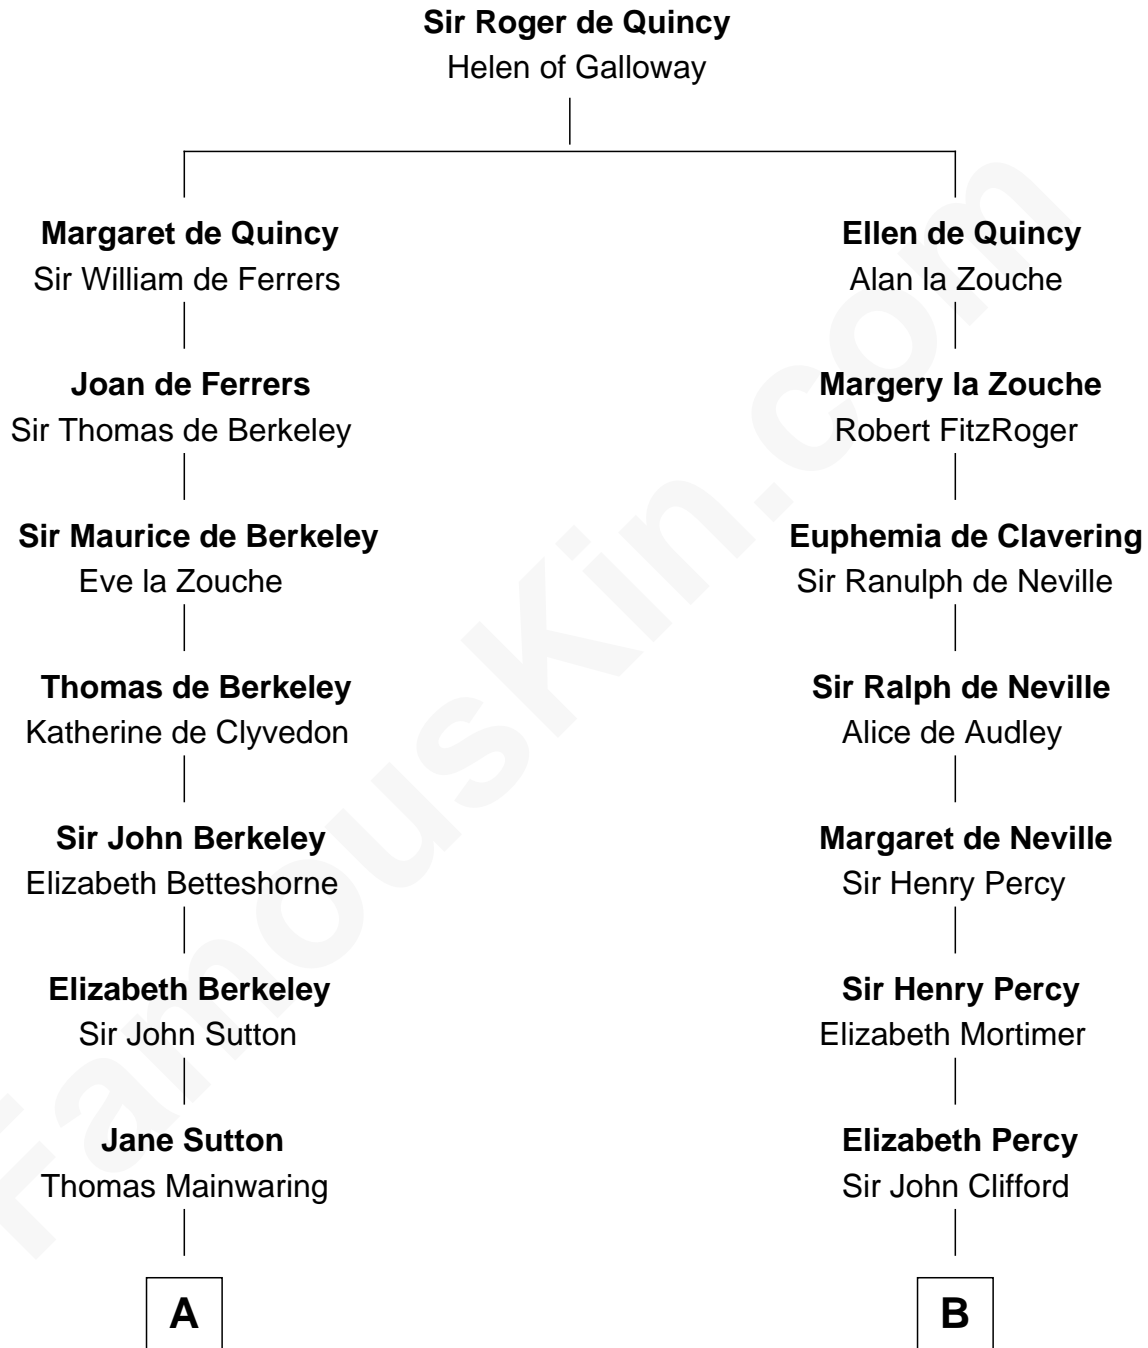

FamousKin.com Relationship Chart of

John Foster Dulles

52nd U.S. Secretary of State

16th cousin 4 times removed of

Caesar Rodney

Signer of the Declaration of Independence

C

—
Harriet Wadsworth Lathrop

Rev. Miron Winslow

—
Harriet Lathrop Winslow

Rev. John Welsh Dulles

—
Allen Macy Dulles

Edith Foster

—
John Foster Dulles

52nd U.S. Secretary of State

FamousKin.com