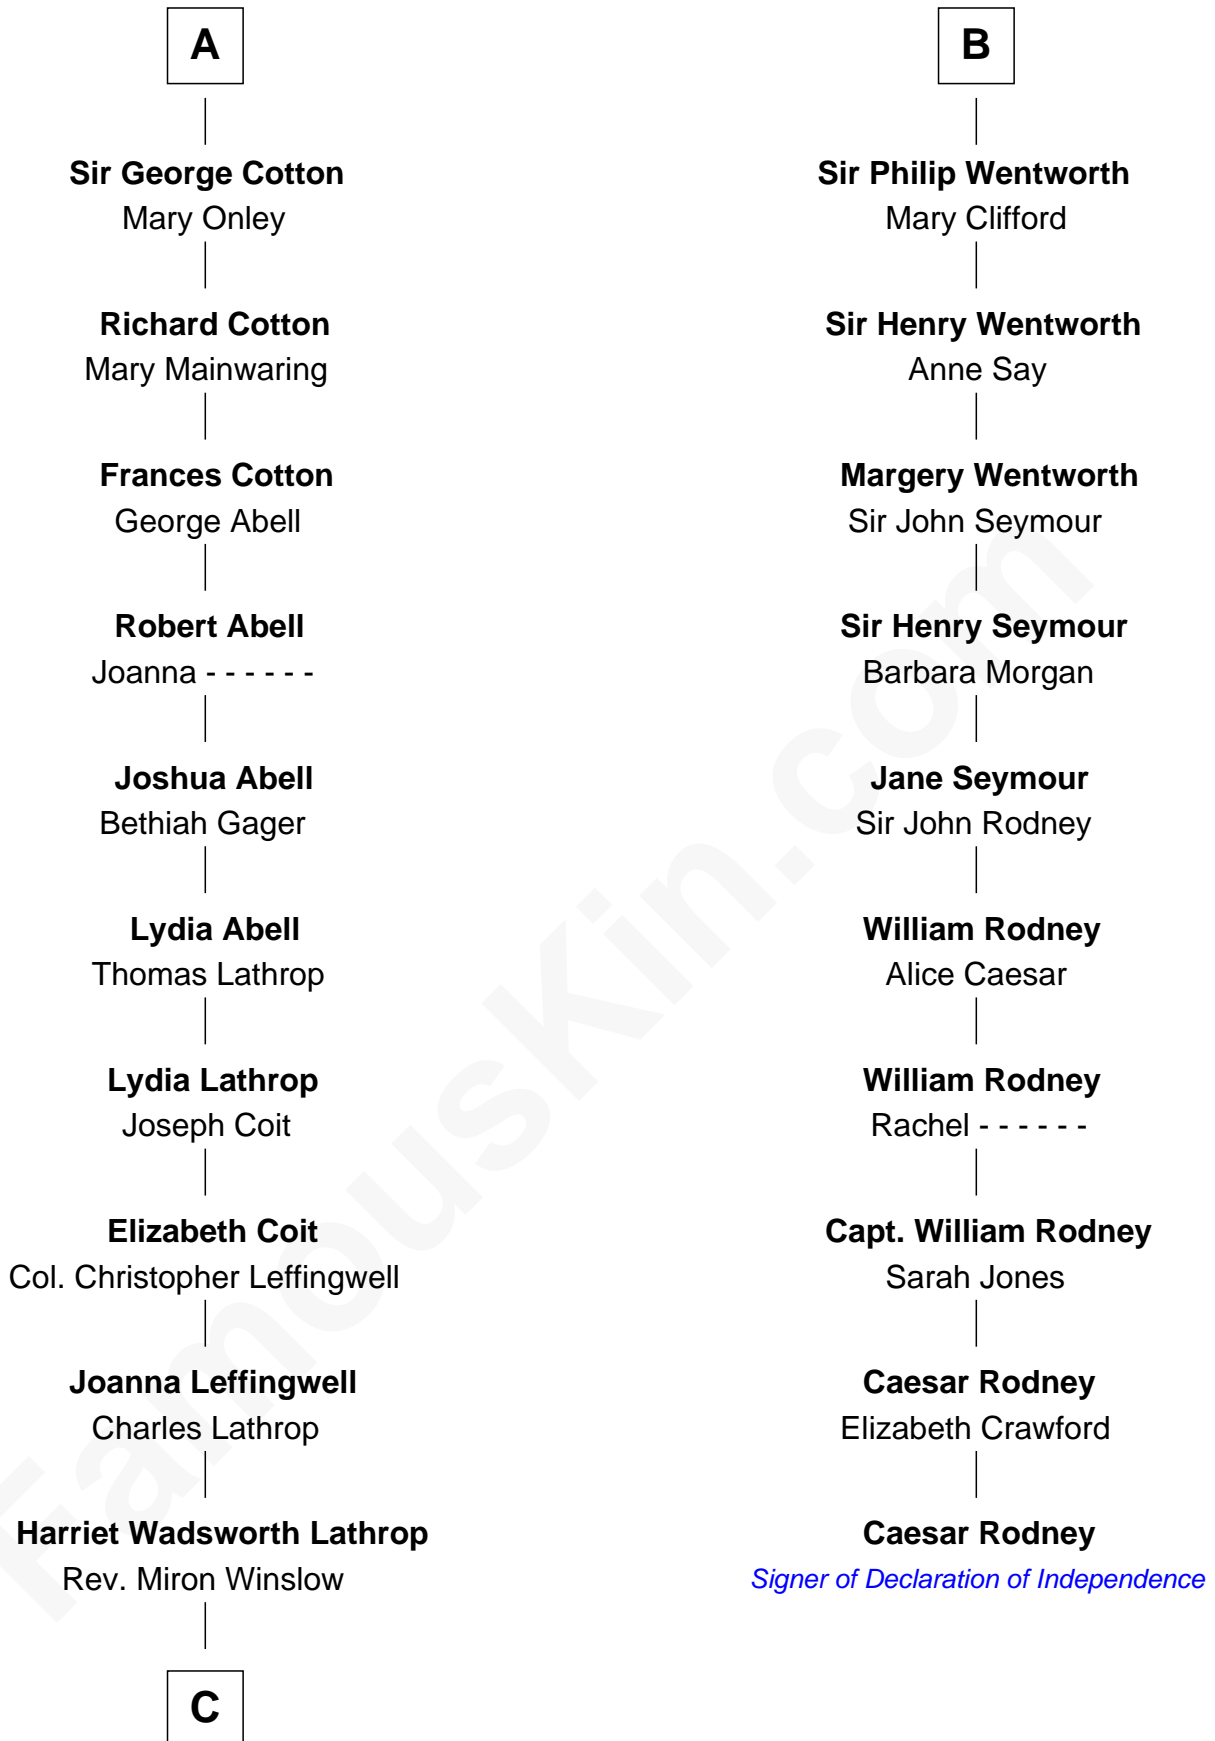

FamousKin.com Relationship Chart of

John Foster Dulles

52nd U.S. Secretary of State

16th cousin 3 times removed of

Caesar Rodney

Signer of the Declaration of Independence

Sir William de Ferrers

*with wife
Margaret de Quincy*

John Deincourt

Sir John Berkeley
Elizabeth Betteshorne

Sir William Deincourt
Milicent la Zouche

Elizabeth Berkeley
Sir John Sutton

Margaret Deincourt
Sir Robert de Tibetot

Jane Sutton
Thomas Mainwaring

Elizabeth de Tibetot
Sir Philip le Despencer

Cecily Mainwaring
John Cotton

Margery Despencer
Sir Roger Wentworth

A

B

C

Harriet Lathrop Winslow

Rev. John Welsh Dulles

Allen Macy Dulles