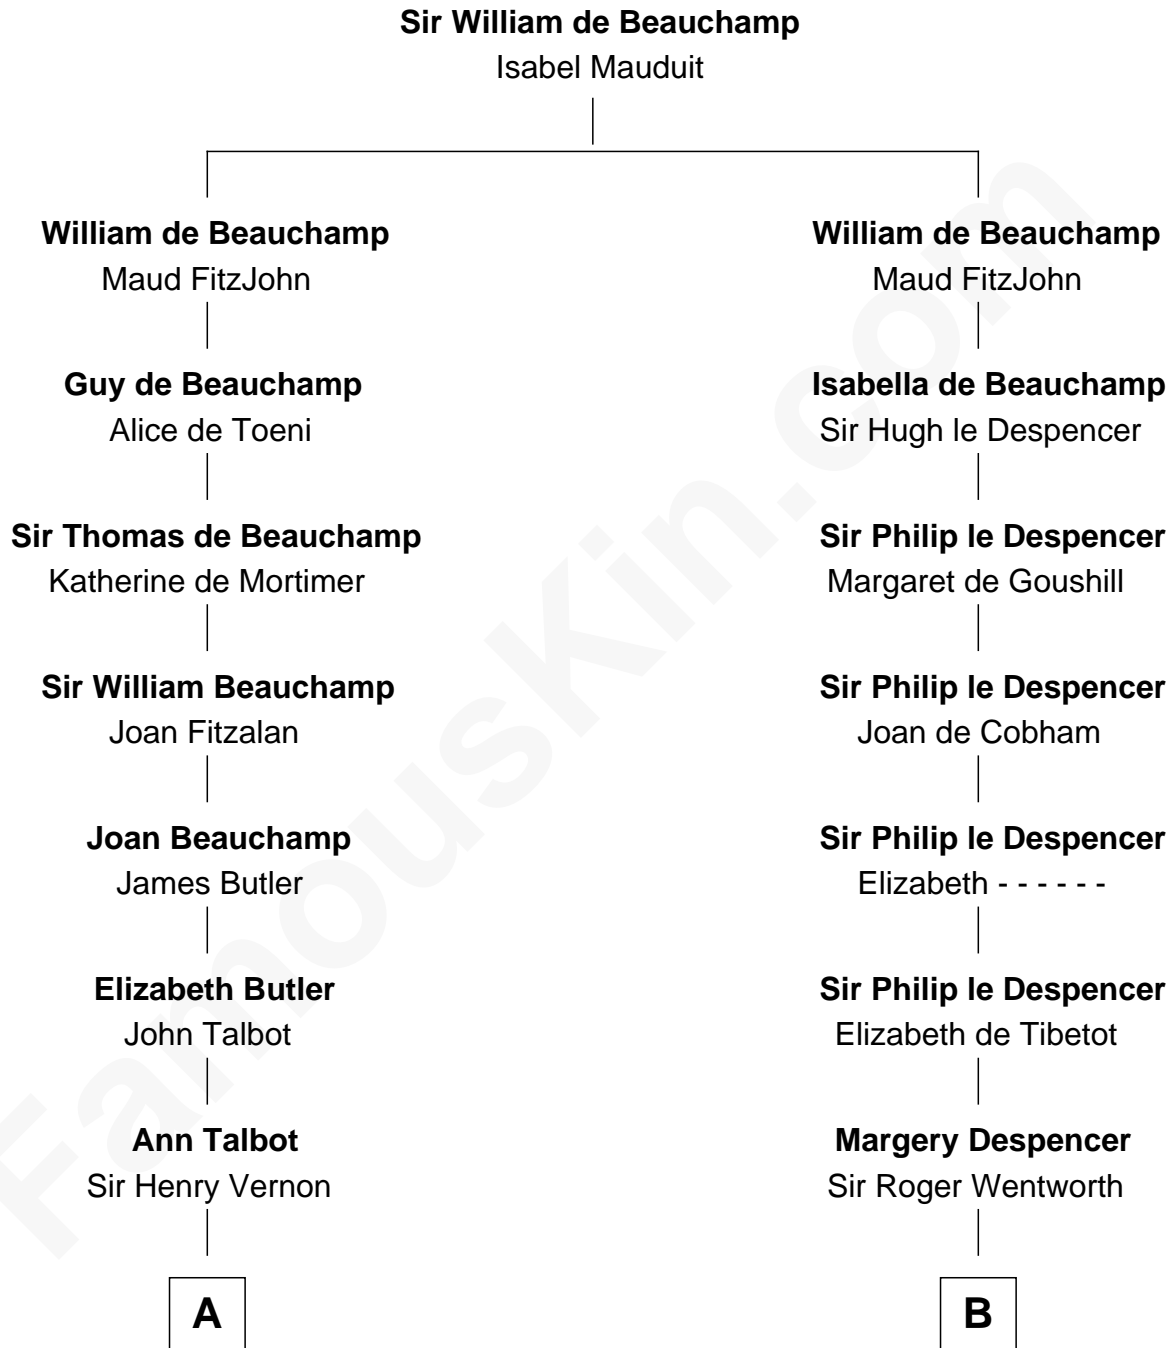

FamousKin.com Relationship Chart of

John Foster Dulles

52nd U.S. Secretary of State

16th cousin 5 times removed of

Caesar Rodney

Signer of the Declaration of Independence

C

Joanna Leffingwell

Charles Lathrop

Harriet Wadsworth Lathrop

Rev. Miron Winslow

Harriet Lathrop Winslow

Rev. John Welsh Dulles

Allen Macy Dulles

Edith Foster

John Foster Dulles

52nd U.S. Secretary of State

FamousKin.com