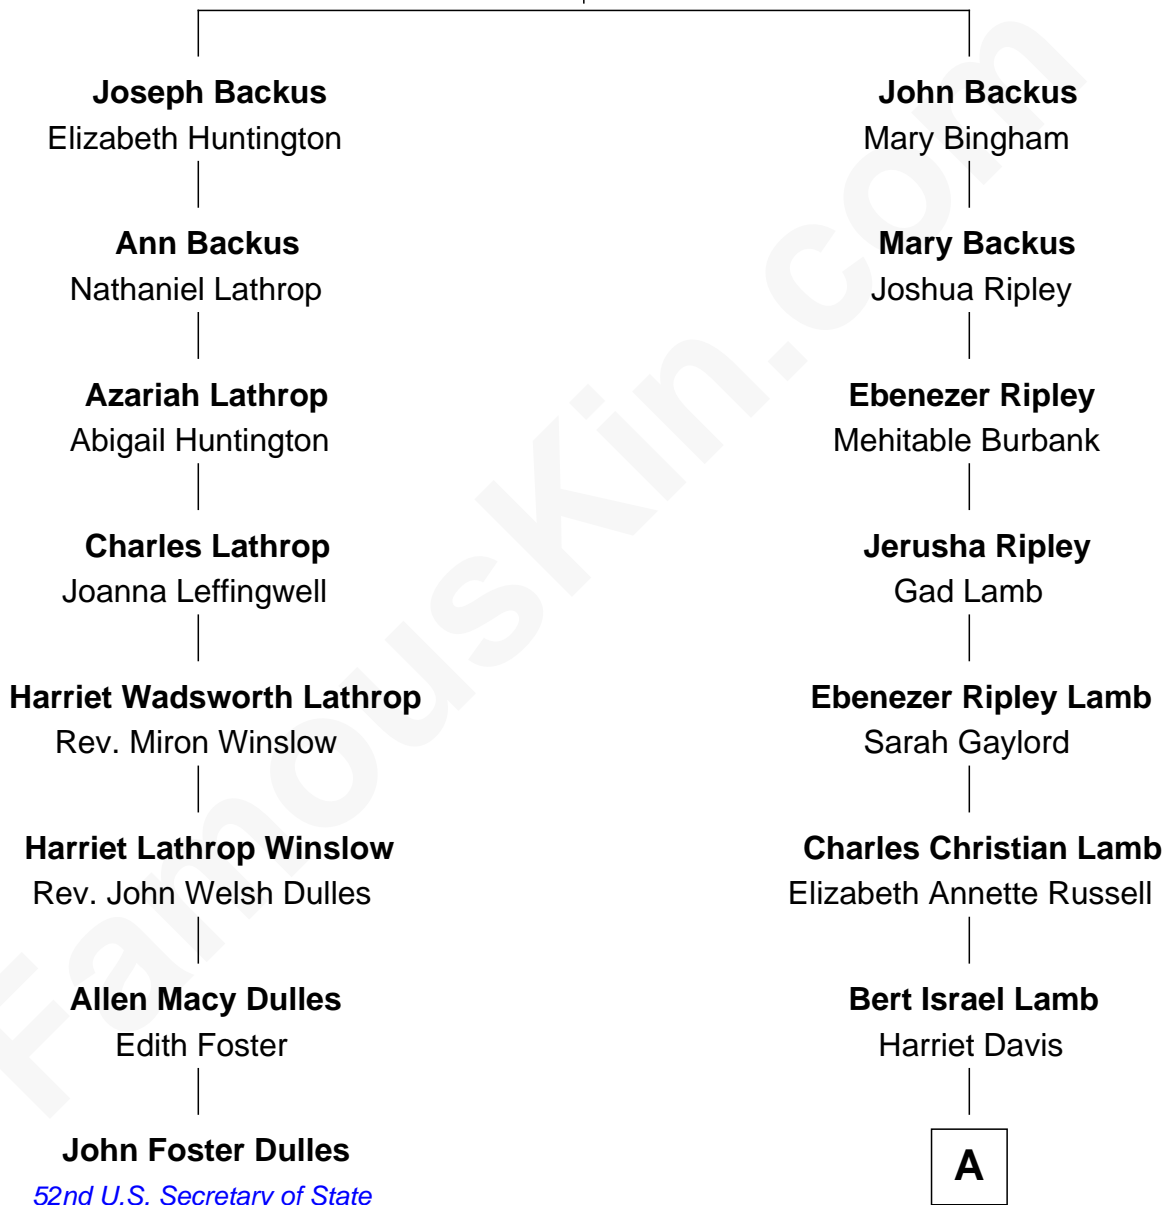

FamousKin.com Relationship Chart of

John Foster Dulles

52nd U.S. Secretary of State

7th cousin 2 times removed of

Christopher Reeve

Movie Actor

William Backus

Elizabeth Pratt

A

Horace Rand Lamb
Beatrice Louise Pitney

Barbara Pitney Lamb
Franklin D'Olier Reeve

Christopher Reeve
Movie Actor

FamousKin.com