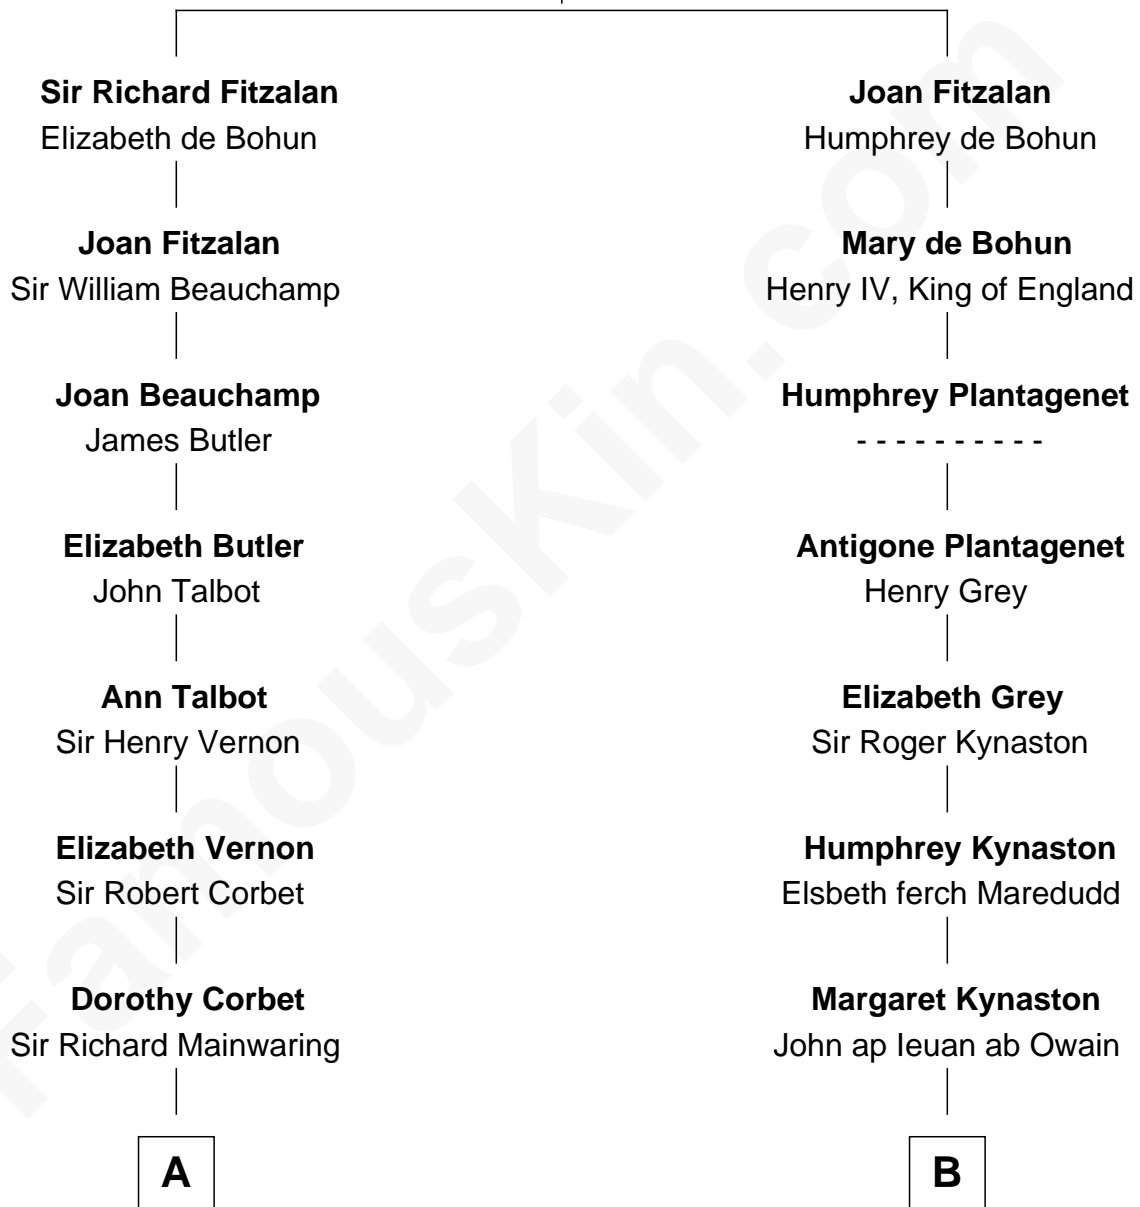

FamousKin.com Relationship Chart of

John Foster Dulles

52nd U.S. Secretary of State

19th cousin 1 time removed of

Christopher Reeve

Movie Actor

Richard Fitzalan
Eleanor Plantagenet

C

Harriet Lathrop Winslow
Rev. John Welsh Dulles

Allen Macy Dulles
Edith Foster

John Foster Dulles
52nd U.S. Secretary of State

D

Augustus Henry Reeve
Margaretta Willis Baldwin

Richard Henry Reeve
Anne Conrad D'Olier