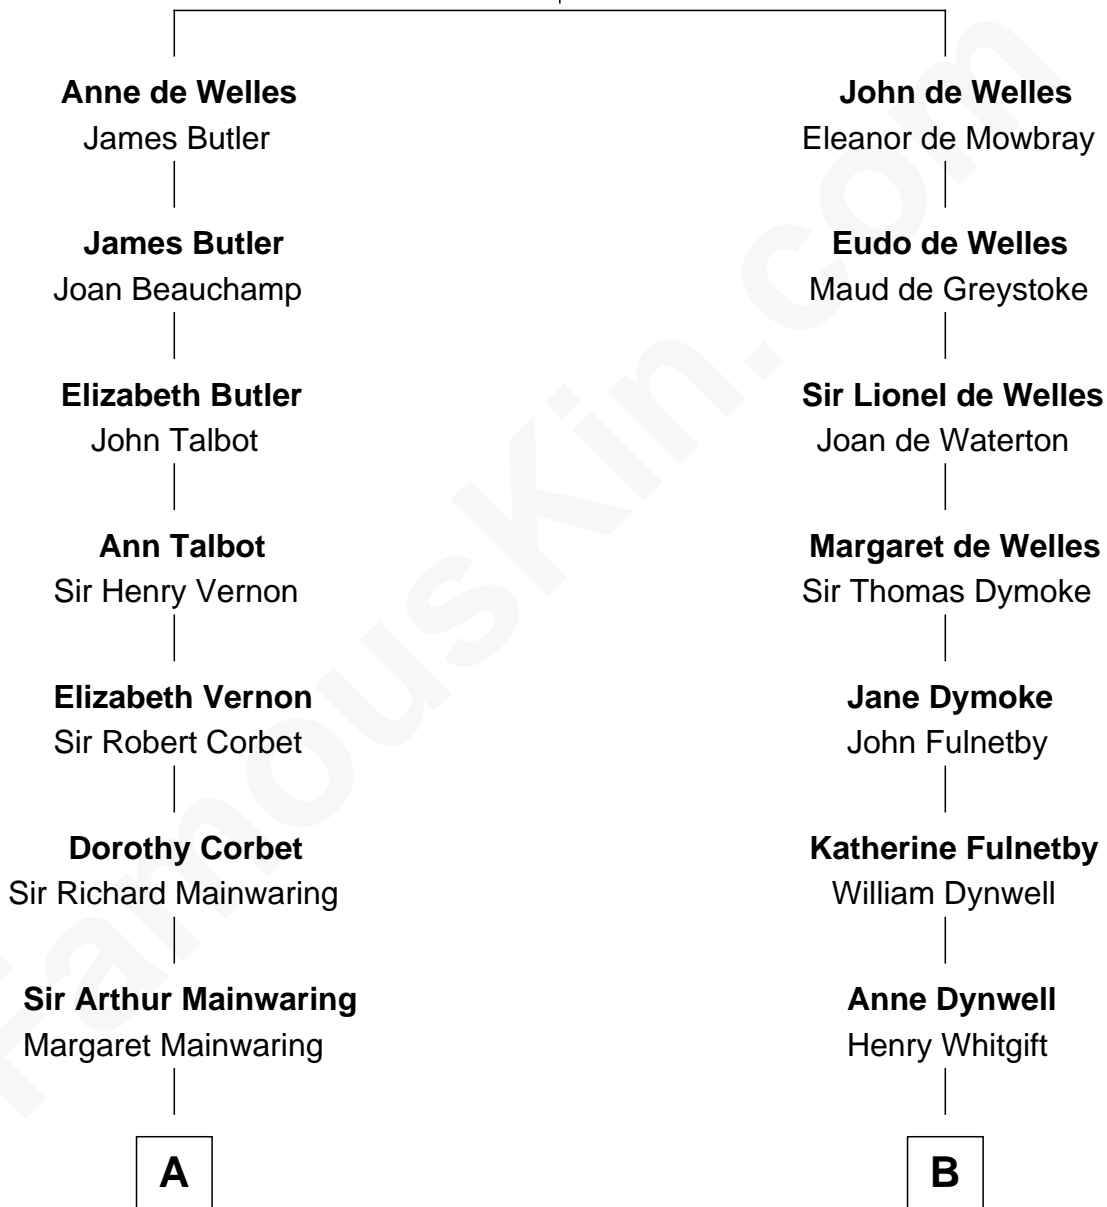

FamousKin.com Relationship Chart of

John Foster Dulles

52nd U.S. Secretary of State

18th cousin 2 times removed of

Christopher Reeve

Movie Actor

John de Welles

Maud de Roos

C

Allen Macy Dulles

Edith Foster

John Foster Dulles

52nd U.S. Secretary of State

D

Margaretta Willis Baldwin

Augustus Henry Reeve