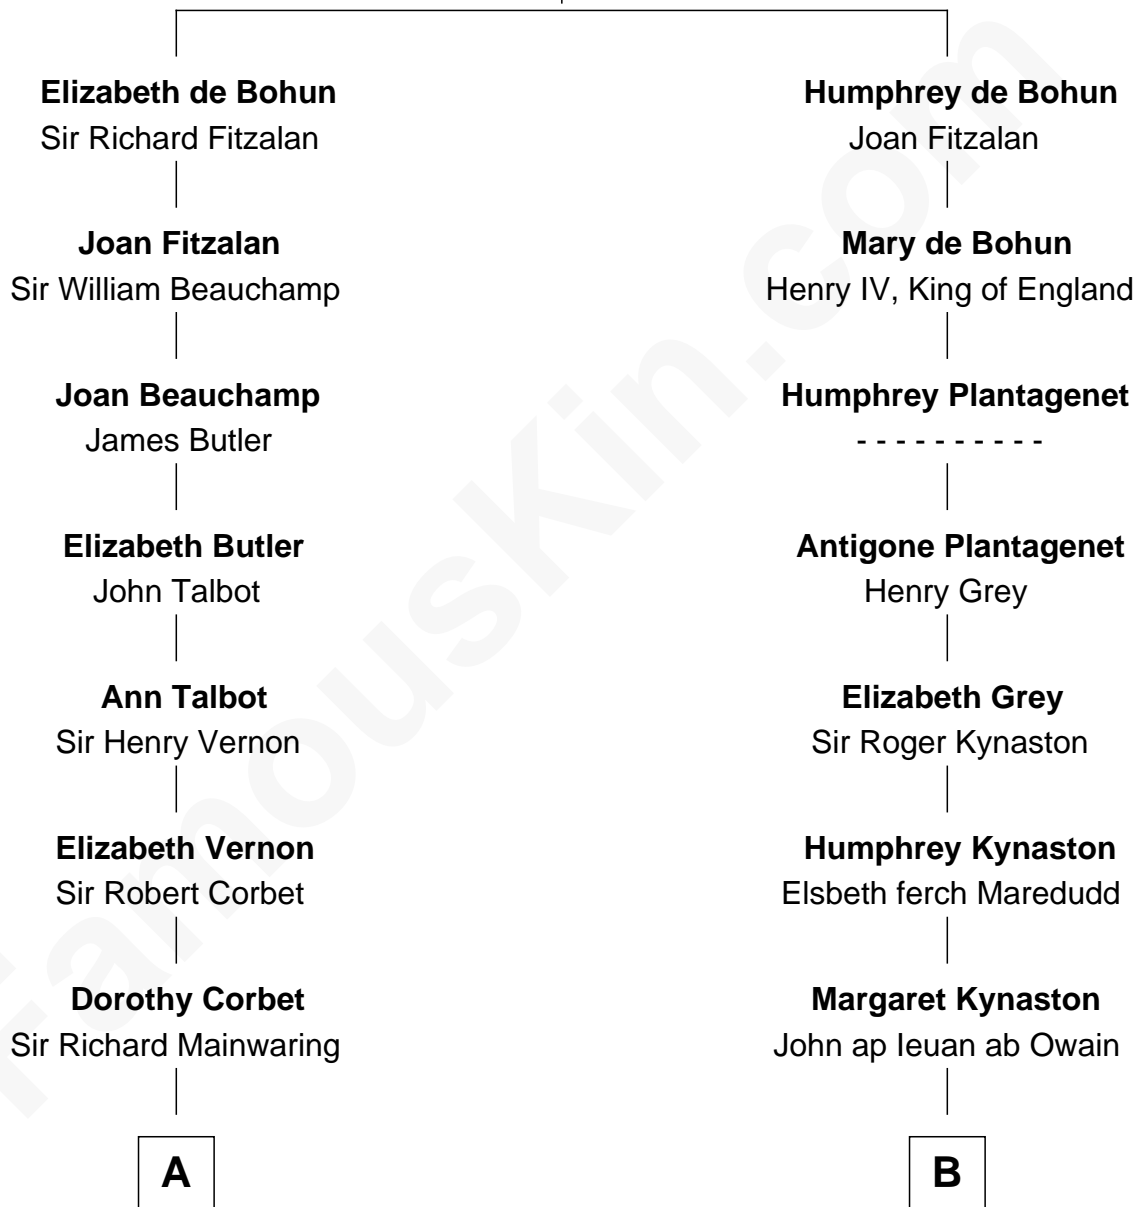

FamousKin.com Relationship Chart of

John Foster Dulles

52nd U.S. Secretary of State

19th cousin 1 time removed of

Christopher Reeve

Movie Actor

Sir William de Bohun
Elizabeth de Badlesmere

C

Harriet Lathrop Winslow
Rev. John Welsh Dulles

Allen Macy Dulles
Edith Foster

John Foster Dulles
52nd U.S. Secretary of State

D

Augustus Henry Reeve
Margaretta Willis Baldwin

Richard Henry Reeve
Anne Conrad D'Olier