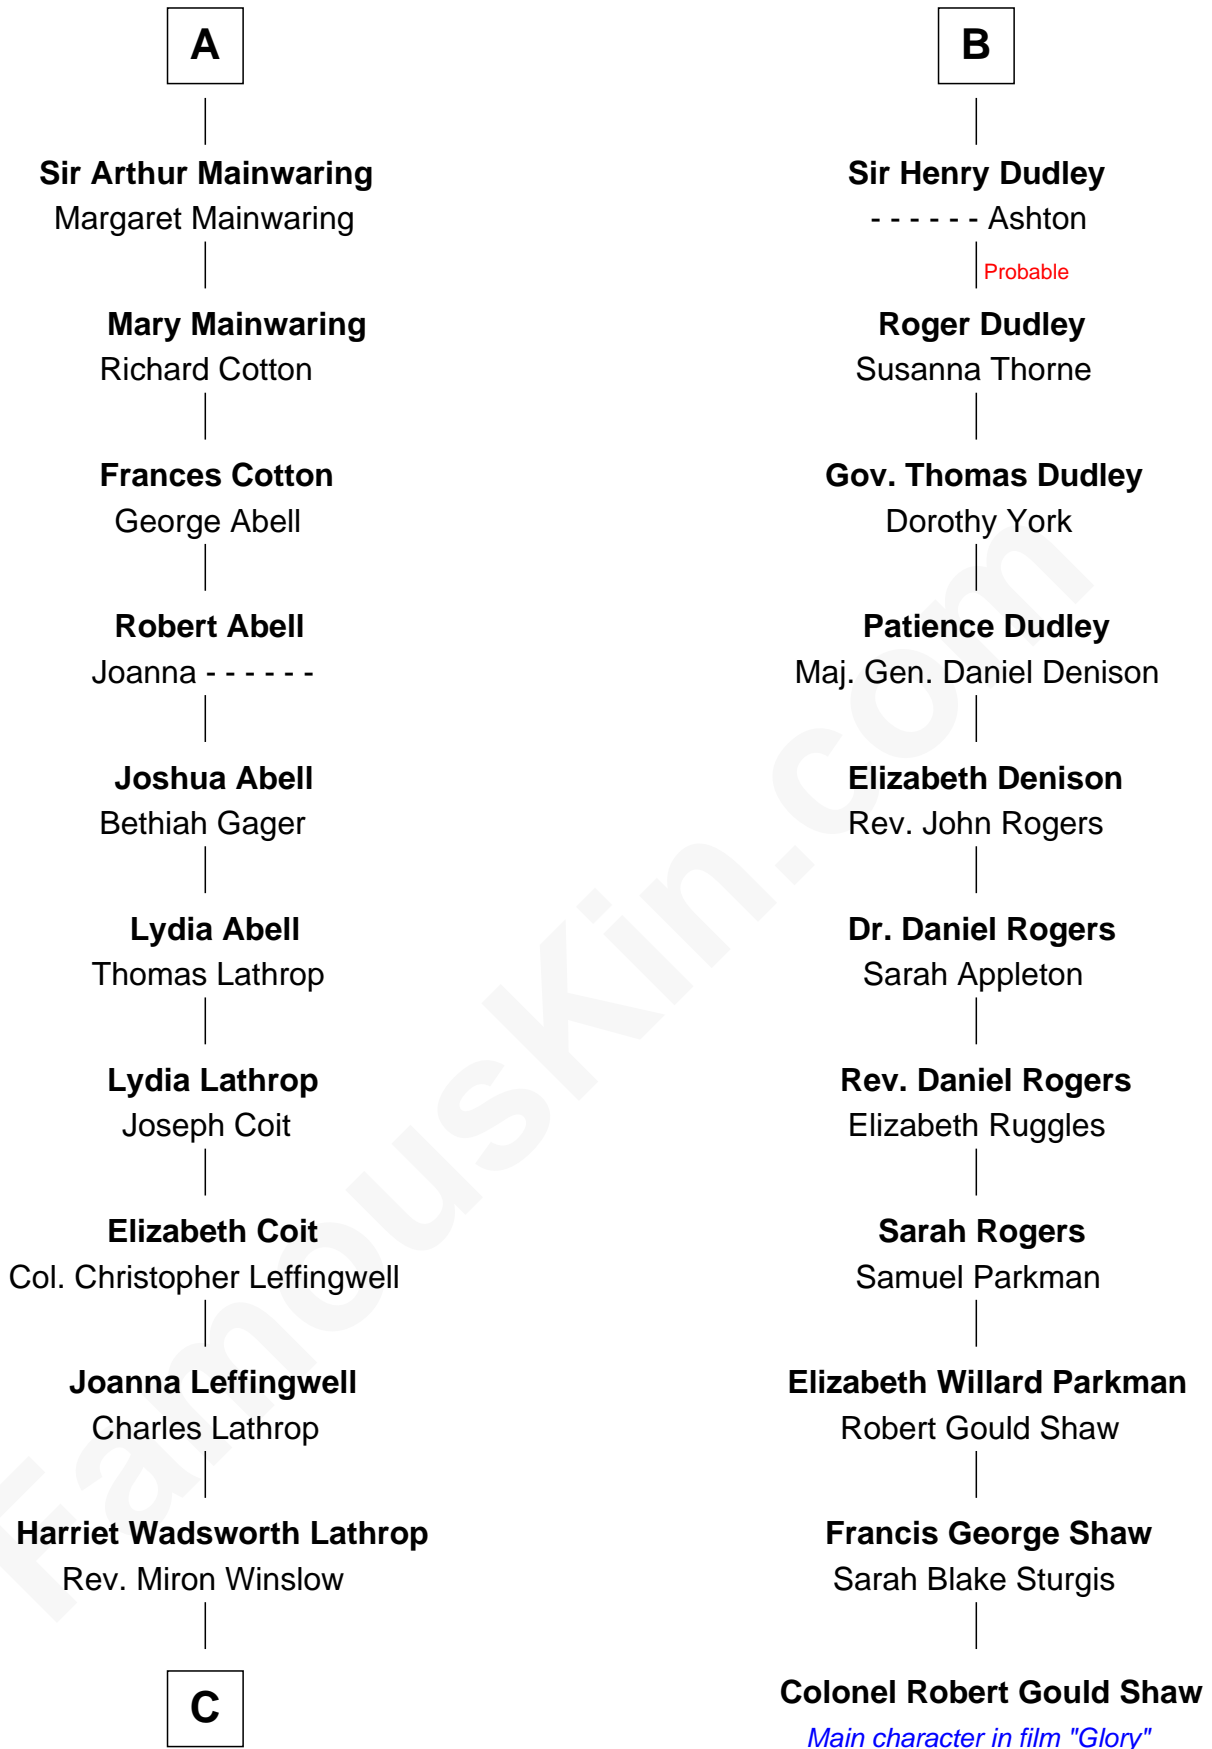

FamousKin.com Relationship Chart of

John Foster Dulles

52nd U.S. Secretary of State

17th cousin 2 times removed of

Colonel Robert Gould Shaw

U.S. Civil War leader of film "Glory" fame

Sir William de Ros
Margery de Badlesmere

C

—
Harriet Lathrop Winslow

Rev. John Welsh Dulles

—
Allen Macy Dulles

Edith Foster

—
John Foster Dulles

52nd U.S. Secretary of State

FamousKin.com