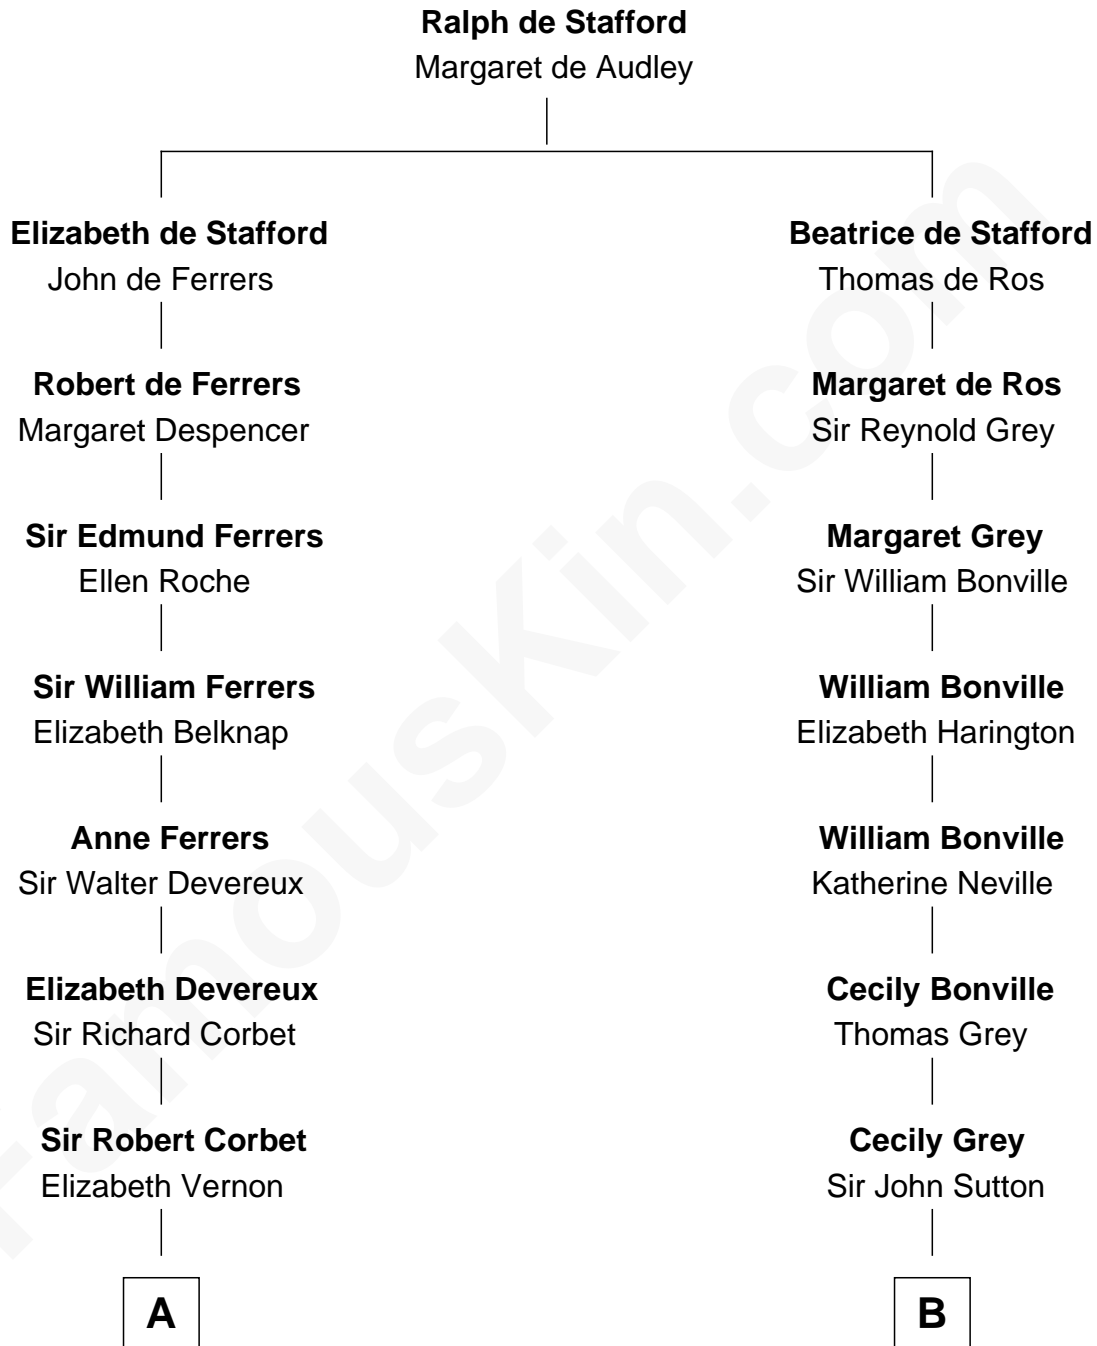

FamousKin.com

Relationship Chart of

John Foster Dulles

52nd U.S. Secretary of State

17th cousin 3 times removed of

Colonel Robert Gould Shaw

U.S. Civil War leader of film "Glory" fame

C

—
Harriet Wadsworth Lathrop

Rev. Miron Winslow

—
Harriet Lathrop Winslow

Rev. John Welsh Dulles

—
Allen Macy Dulles

Edith Foster

—
John Foster Dulles

52nd U.S. Secretary of State