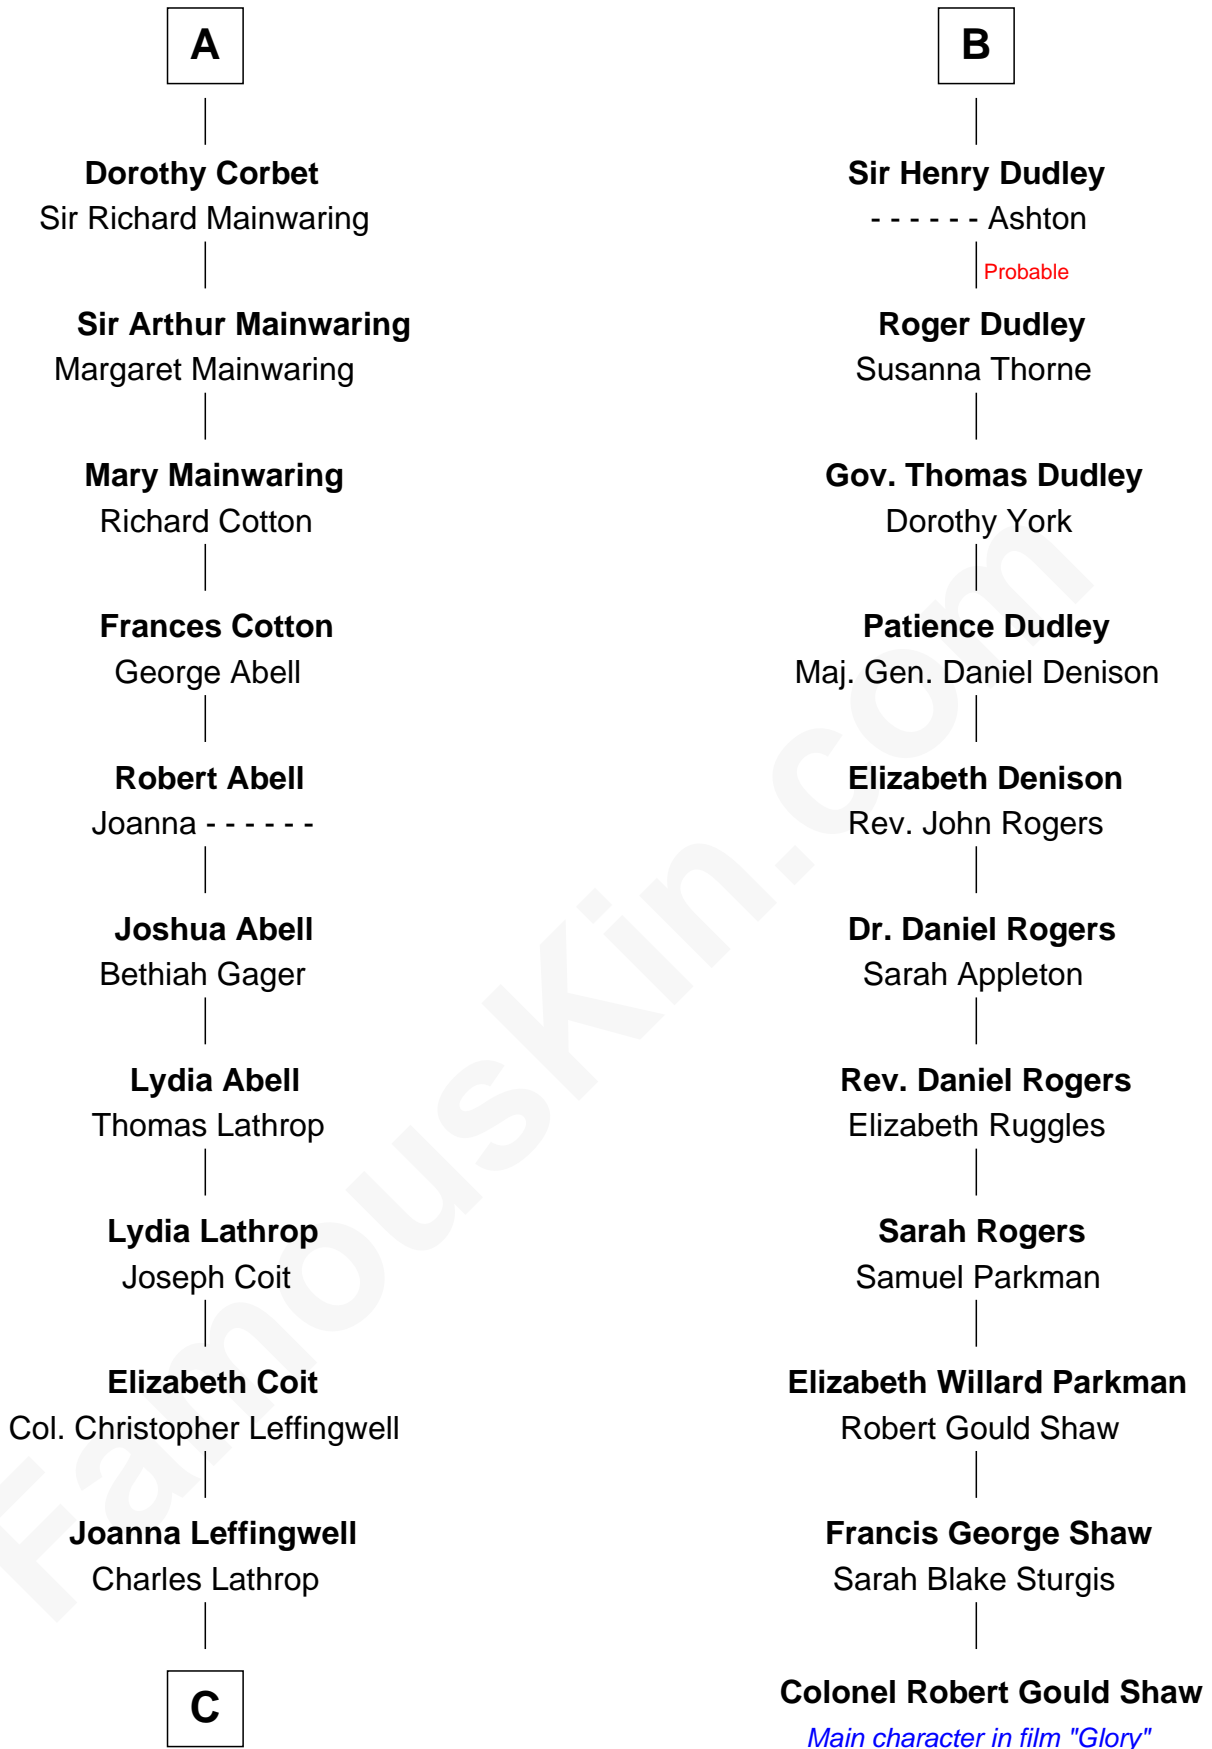

FamousKin.com

Relationship Chart of

John Foster Dulles

52nd U.S. Secretary of State

17th cousin 3 times removed of

Colonel Robert Gould Shaw

U.S. Civil War leader of film "Glory" fame

C

—
Harriet Wadsworth Lathrop

Rev. Miron Winslow

—
Harriet Lathrop Winslow

Rev. John Welsh Dulles

—
Allen Macy Dulles

Edith Foster

—
John Foster Dulles

52nd U.S. Secretary of State