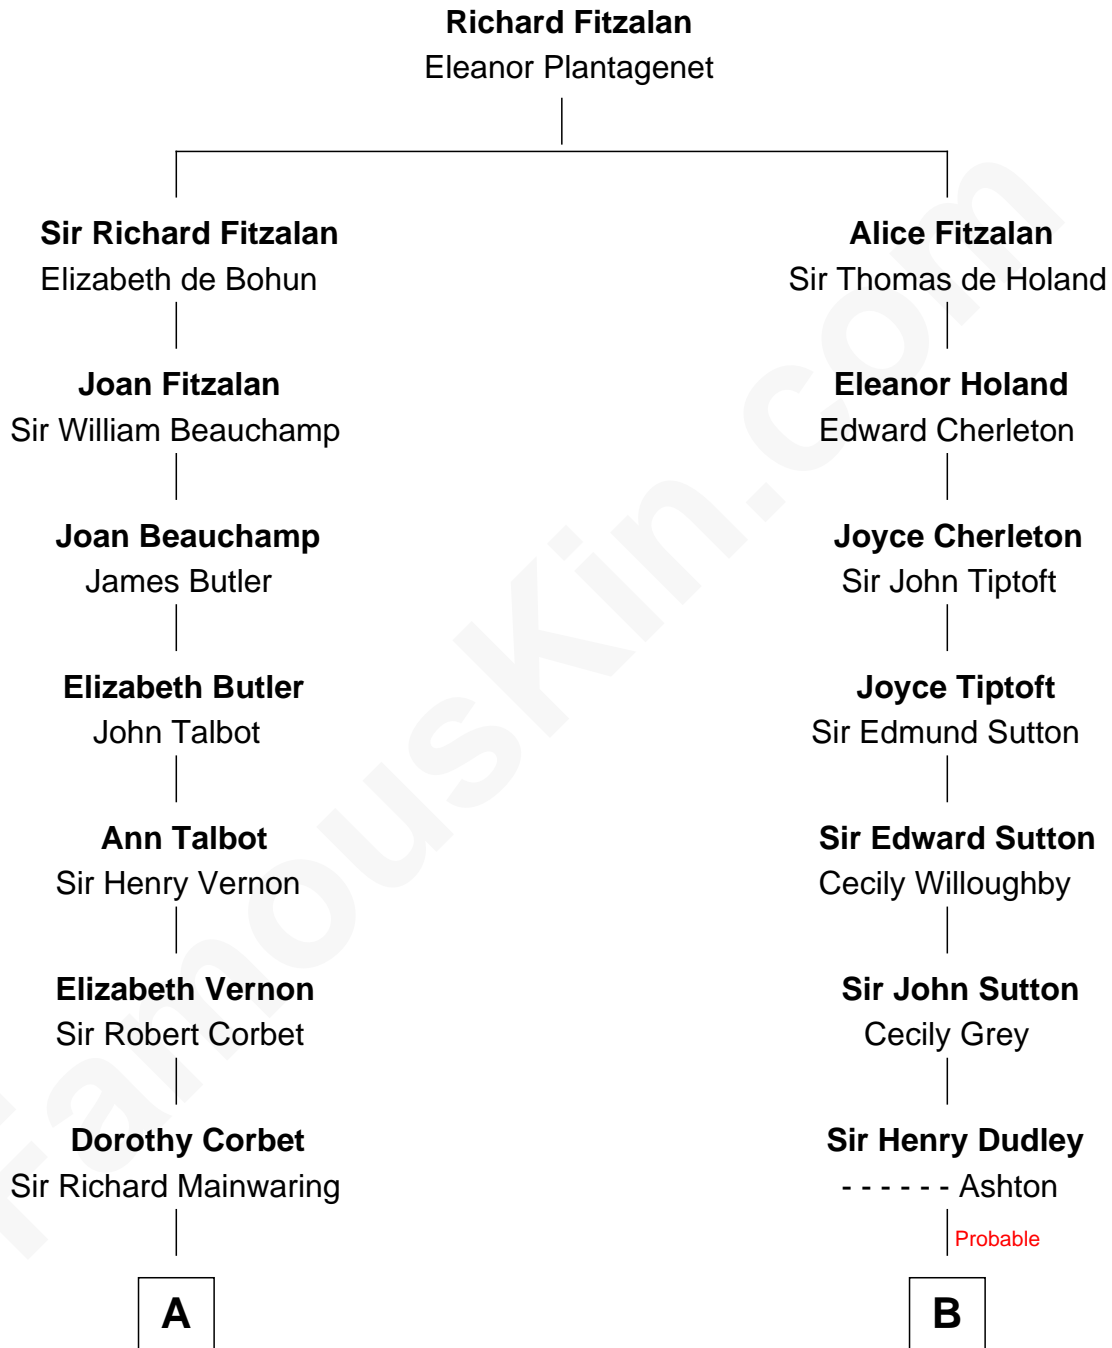

# FamousKin.com Relationship Chart of

**John Foster Dulles**

*52nd U.S. Secretary of State*

**16th cousin 3 times removed of**

**Colonel Robert Gould Shaw**

*U.S. Civil War leader of film "Glory" fame*

C

Harriet Lathrop Winslow

Rev. John Welsh Dulles

Allen Macy Dulles

Edith Foster

John Foster Dulles

*52nd U.S. Secretary of State*

FamousKin.com