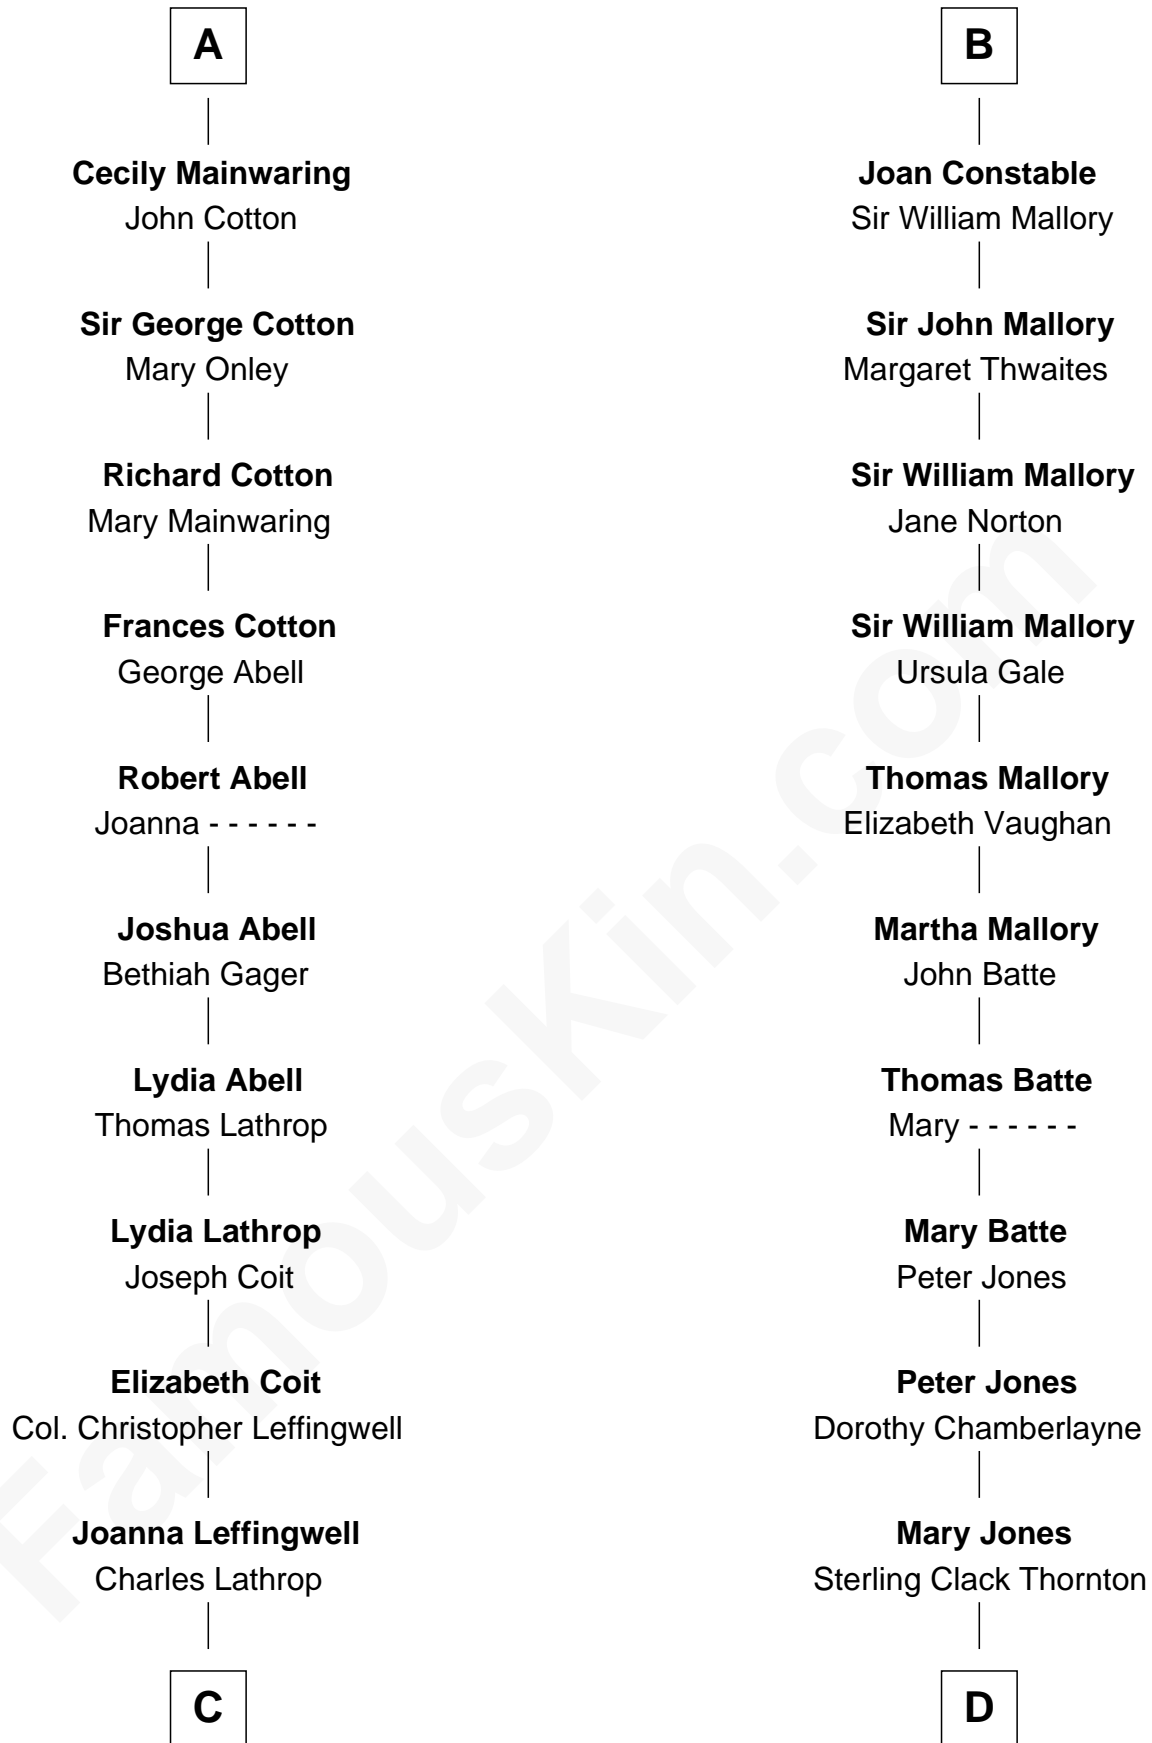

FamousKin.com Relationship Chart of

John Foster Dulles

52nd U.S. Secretary of State

20th cousin 1 time removed of

Steve McQueen

Movie Actor

Sir Roger de Quincy

Helen of Galloway

C

Harriet Wadsworth Lathrop

Rev. Miron Winslow

Harriet Lathrop Winslow

Rev. John Welsh Dulles

Allen Macy Dulles

Edith Foster

John Foster Dulles

52nd U.S. Secretary of State

D

Harriet Susan Thornton

Alexander Bridgland

Martha A. Bridgland

Daniel T. Culbertson

Caroline Myrtle Culbertson

Lewis D. McQueen