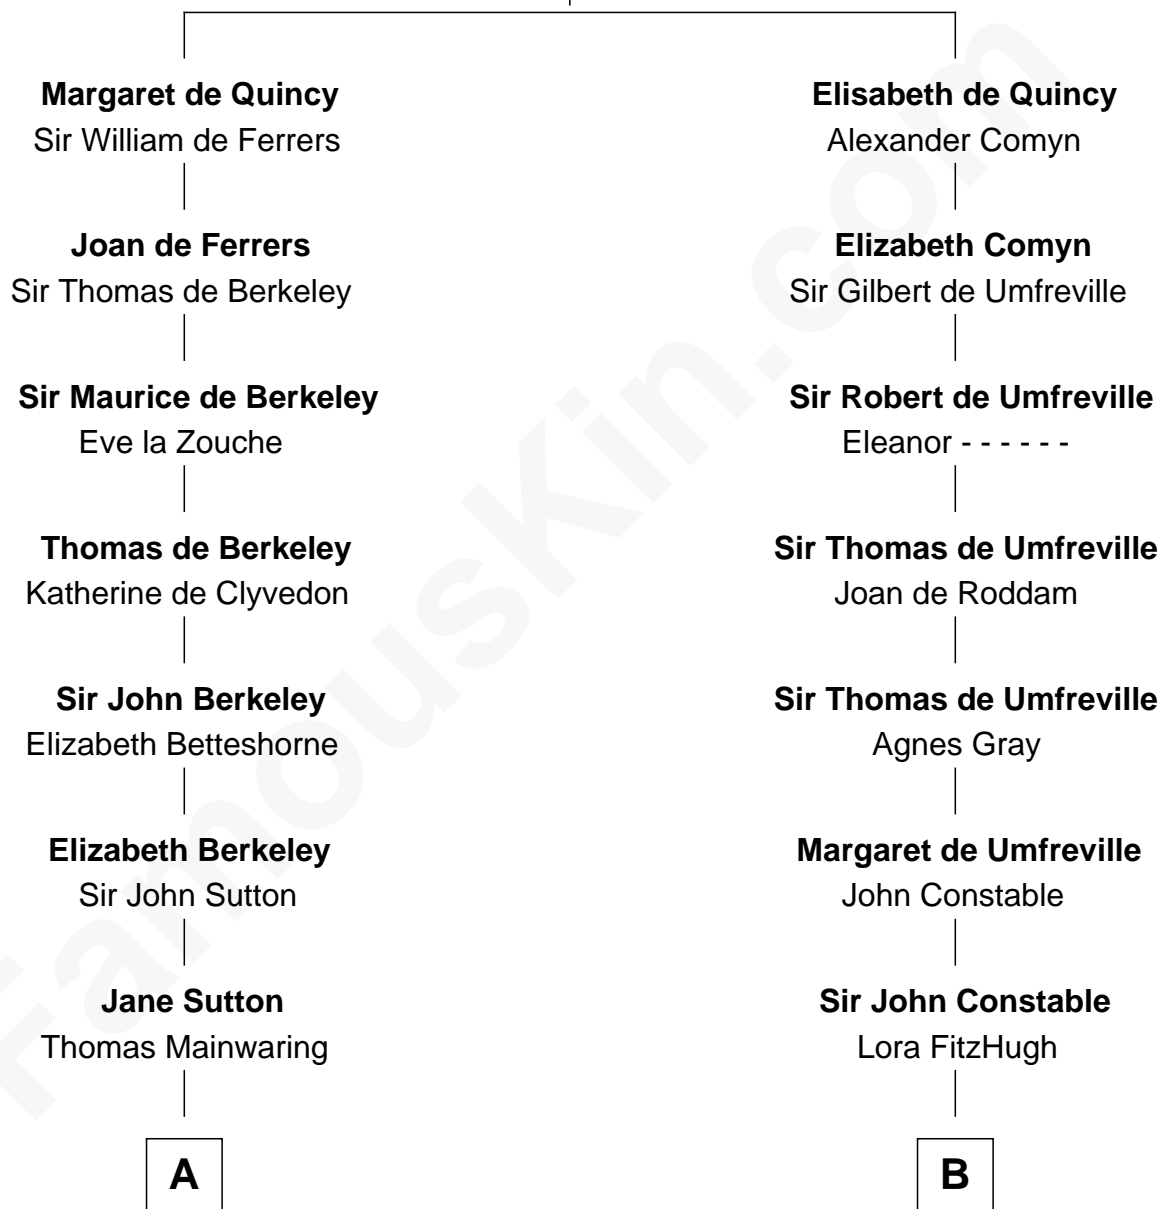

FamousKin.com Relationship Chart of

John Foster Dulles

52nd U.S. Secretary of State

20th cousin 1 time removed of

Steve McQueen

Movie Actor

Sir Roger de Quincy

Helen of Galloway