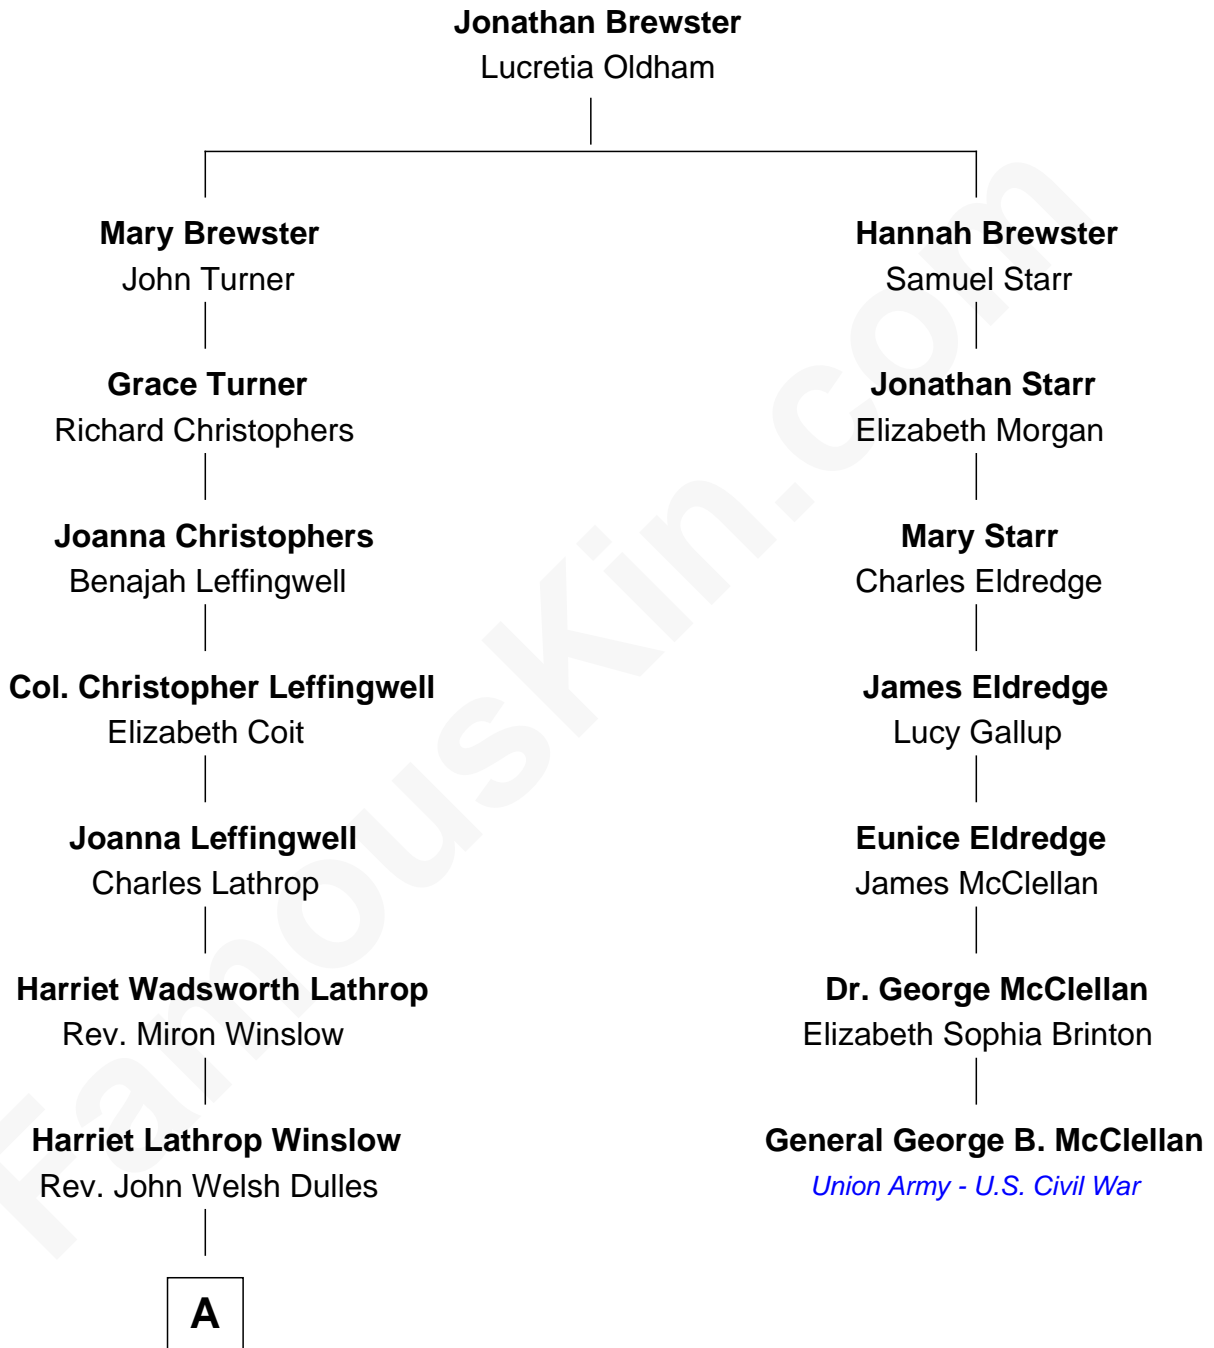

FamousKin.com Relationship Chart of

John Foster Dulles

52nd U.S. Secretary of State

6th cousin 2 times removed of

General George B. McClellan

Union Army - U.S. Civil War

A

Allen Macy Dulles

Edith Foster

John Foster Dulles

52nd U.S. Secretary of State

FamousKin.com