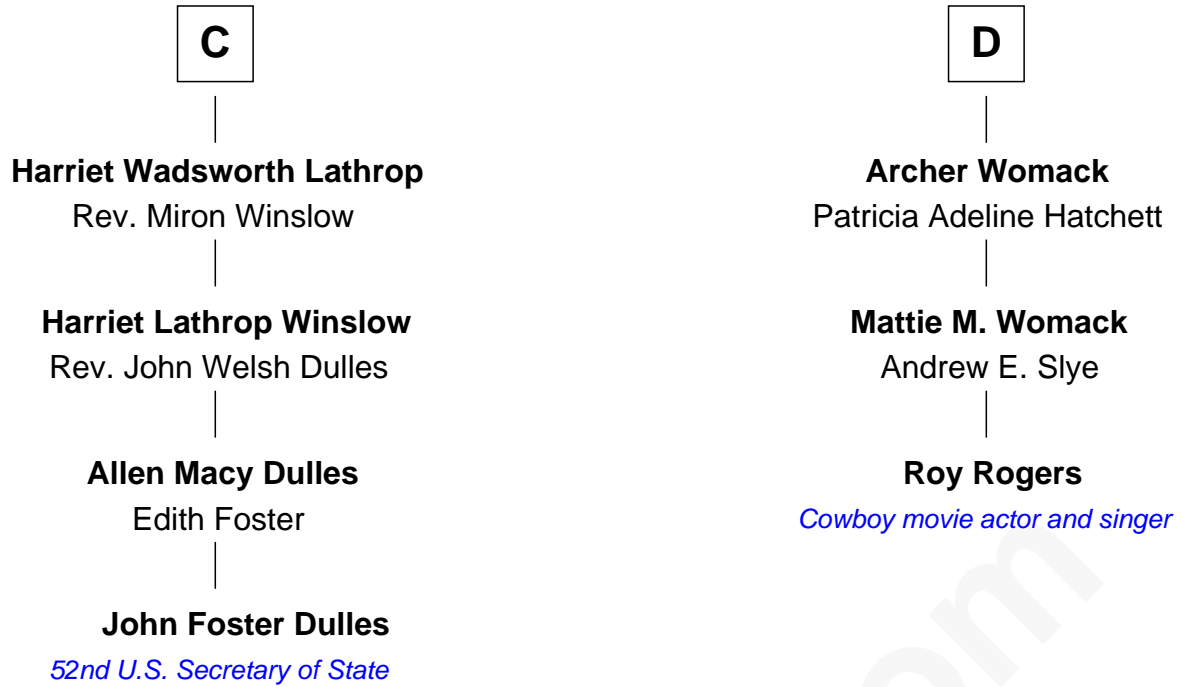

# FamousKin.com Relationship Chart of

**John Foster Dulles**

*52nd U.S. Secretary of State*

19th cousin 1 time removed of

**Roy Rogers**

*Cowboy movie actor and singer*

**Ralph de Stafford**

Margaret de Audley

**Elizabeth de Stafford**

John de Ferrers

**Robert de Ferrers**

Margaret Despencer

**Sir Edmund Ferrers**

Ellen Roche

**Sir William Ferrers**

Elizabeth Belknap

Philippa de Beauchamp

**Katherine de Stafford**

Michael de la Pole

**Isabel de la Pole**

Thomas Morley

**Anne Morley**

Sir John Hastings

**Elizabeth Hastings**

Sir Robert Hildyard

**Sir Piers Hildyard**

Joan de la See

**Isabel Hildyard**

Ralph Legard

**B**

FamousKin.com