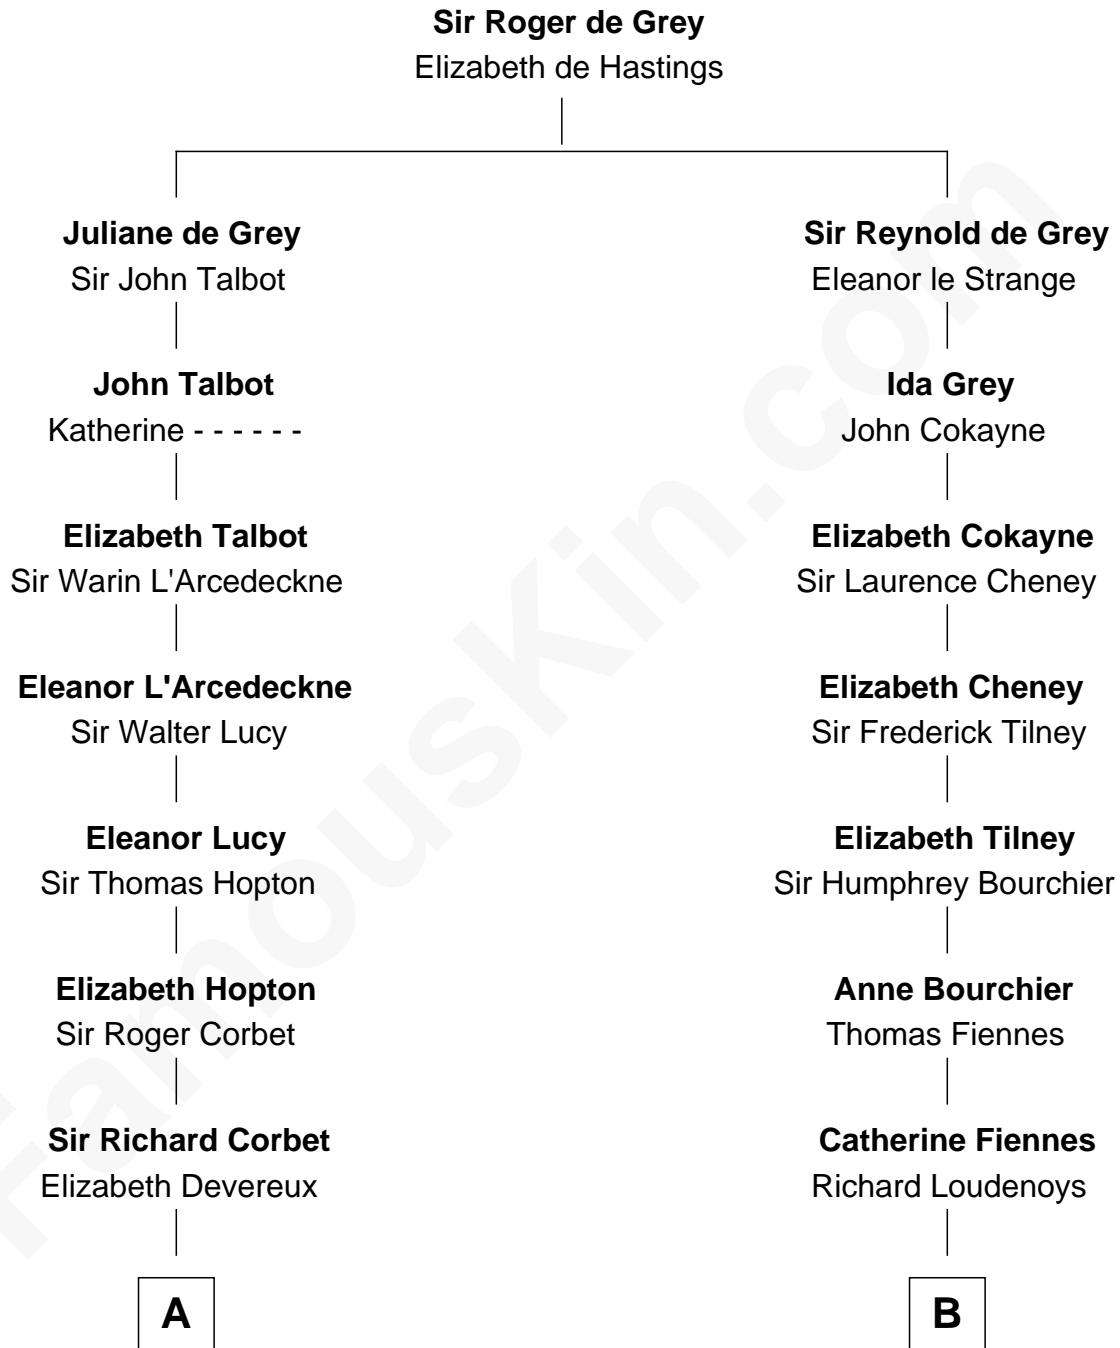

FamousKin.com

Relationship Chart of

John Foster Dulles

52nd U.S. Secretary of State

21st cousin of

Anne Baxter

Movie Actress

C

Joanna Leffingwell

Charles Lathrop

Harriet Wadsworth Lathrop

Rev. Miron Winslow

Harriet Lathrop Winslow

Rev. John Welsh Dulles

Allen Macy Dulles

Edith Foster