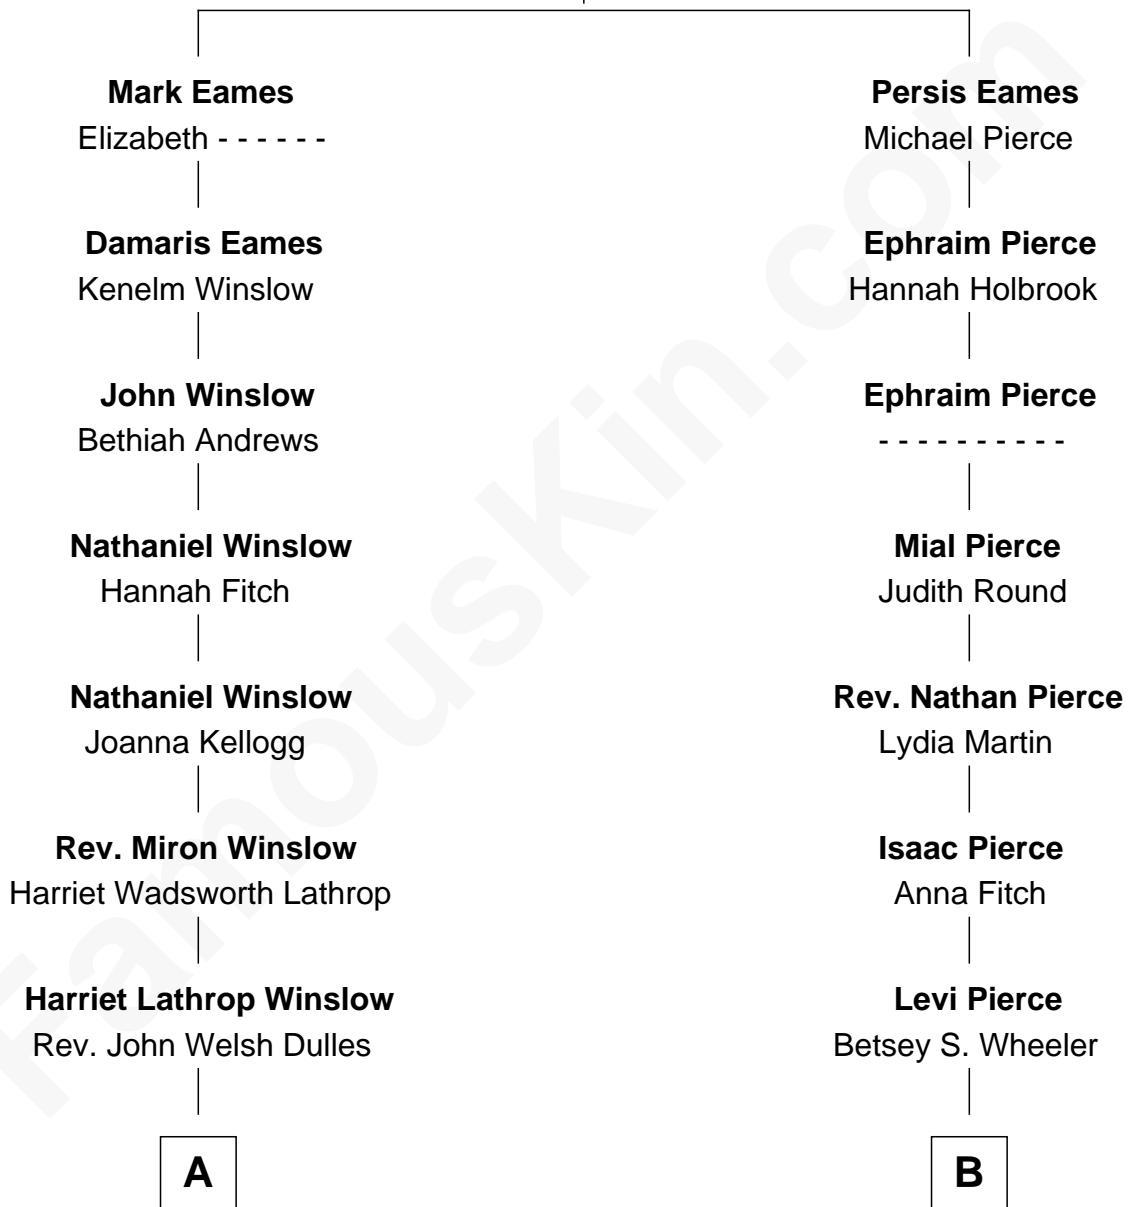

FamousKin.com Relationship Chart of

John Foster Dulles

52nd U.S. Secretary of State

8th cousin 3 times removed of

George H. W. Bush

41st U.S. President

Anthony Eames

Margery - - - - -

A

Allen Macy Dulles

Edith Foster

John Foster Dulles

52nd U.S. Secretary of State

B

Elizabeth Slade Pierce

Cortland Philip Livingston Butler

Mary Elizabeth Butler

Robert Emmet Sheldon

Flora Sheldon

Samuel Prescott Bush

Prescott Sheldon Bush

Dorothy Wear Walker

George H. W. Bush

41st U.S. President